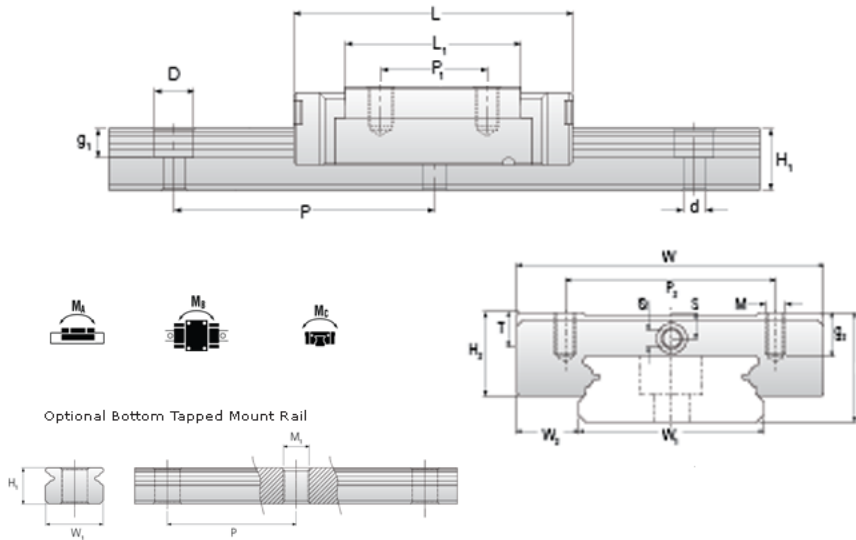

NMR 7WL ZU Assembly

Call 800-321-7800 or visit us online at www.nookindustries.com to configure and order your NMR 7WL ZU Assembly today!

Dimensions	
H [mm]	9
W2 [mm]	5.5
Wide Miniature Block Four Mounting Holes	
Details	
Size [mm]	7
Dimensions	
W [mm]	25
L [mm]	40.5
L1 [mm]	30.1
h2 [mm]	7.2
P1 [mm]	19
P2 [mm]	19
M x g2	M3 x 3
Ø [mm]	1.1
S [mm]	1.9
T [mm]	3.2
Forces and Torques	
Basic Load Ratings C [N]	1570
Basic Load Ratings C0 [N]	3140
Static Moment Ratings-Ma [N-m]	14.9
Static Moment Ratings-Mb [N-m]	14.9
Static Moment Ratings-Mc [N-m]	22.7
Weight	
Weight-Block [g]	27
Wide Miniature Rail Top Mount Single Row	
Details	
Size [mm]	7
Dimensions	
H [mm]	9
W1 [mm]	14
H1 [mm]	5.2
P [mm]	30
D [mm]	5
d1 [mm]	3.5
g1 [mm]	3.5
Weight	
Weights-Rail [g/m]	516.0
Wide Miniature Rail Bottom Tapped Mount Single Row	
Details	
Size [mm]	7
Dimensions	
H1 [mm]	7.5
W1 [mm]	18
P [mm]	30
M1	M4 x 0.7
Weight	