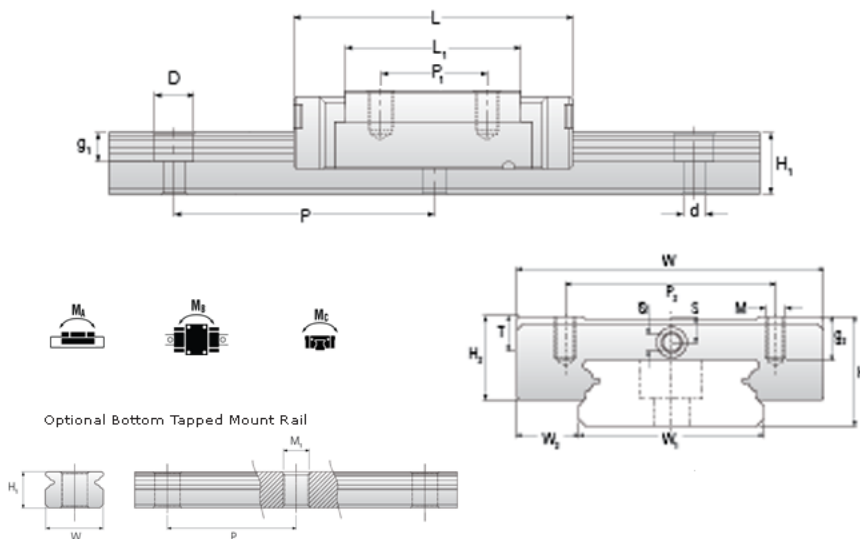

## NMR 7WL ZU Assembly

Call 800-321-7800 or visit us online at [www.nookindustries.com](http://www.nookindustries.com) to configure and order your NMR 7WL ZU Assembly today!

<b>Dimensions</b>	
H [mm]	9
W2 [mm]	5.5
<b>Wide Miniature Block Four Mounting Holes</b>	
<b>Details</b>	
Size [mm]	7
<b>Dimensions</b>	
W [mm]	25
L [mm]	40.5
L1 [mm]	30.1
h2 [mm]	7.2
P1 [mm]	19
P2 [mm]	19
M x g2	M3 x 3
Ø [mm]	1.1
S [mm]	1.9
T [mm]	3.2
<b>Forces and Torques</b>	
Basic Load Ratings C [N]	1570
Basic Load Ratings C0 [N]	3140
Static Moment Ratings-Ma [N-m]	14.9
Static Moment Ratings-Mb [N-m]	14.9
Static Moment Ratings-Mc [N-m]	22.7
<b>Weight</b>	
Weight-Block [g]	27
<b>Wide Miniature Rail Top Mount Single Row</b>	
<b>Details</b>	
Size [mm]	7
<b>Dimensions</b>	
H [mm]	9
W1 [mm]	14
H1 [mm]	5.2
P [mm]	30
D [mm]	5
d1 [mm]	3.5
g1 [mm]	3.5
<b>Weight</b>	
Weights-Rail [g/m]	516.0
<b>Wide Miniature Rail Bottom Tapped Mount Single Row</b>	
<b>Details</b>	
Size [mm]	7
<b>Dimensions</b>	
H1 [mm]	7.5
W1 [mm]	18
P [mm]	30
M1	M4 x 0.7
<b>Weight</b>	