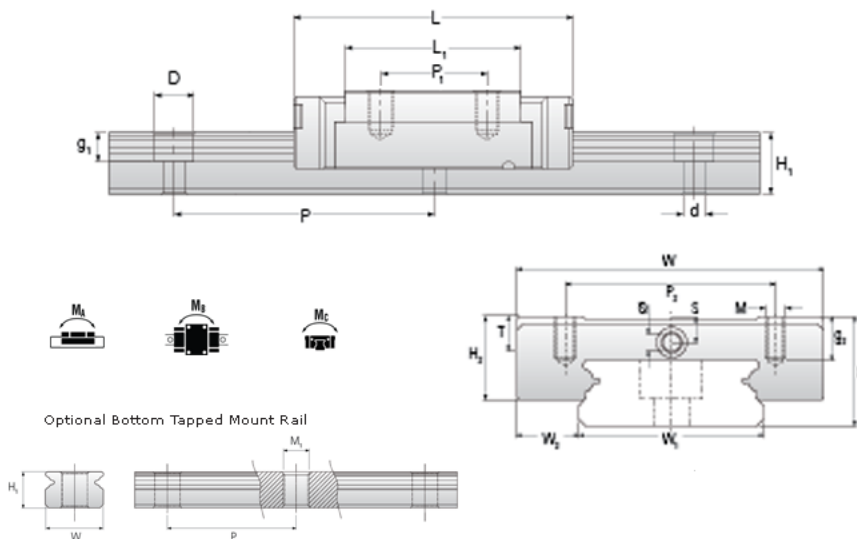

NMR 7WN ZU Assembly

Call 800-321-7800 or visit us online at www.nookindustries.com to configure and order your NMR 7WN ZU Assembly today!

Dimensions	
H [mm]	9
W2 [mm]	5.5
Wide Miniature Block Four Mounting Holes	
Details	
Size [mm]	7
Dimensions	
W [mm]	25
L [mm]	31.6
L1 [mm]	21.2
h2 [mm]	7.2
P1 [mm]	10
P2 [mm]	19
M x g2	M3 x 3
Ø [mm]	1.1
S [mm]	1.9
T [mm]	3.2
Forces and Torques	
Basic Load Ratings C [N]	1180
Basic Load Ratings C0 [N]	2095
Static Moment Ratings-Ma [N-m]	7.3
Static Moment Ratings-Mb [N-m]	7.3
Static Moment Ratings-Mc [N-m]	15.0
Weight	
Weight-Block [g]	19
Wide Miniature Rail Top Mount Single Row	
Details	
Size [mm]	7
Dimensions	
H [mm]	9
W1 [mm]	14
H1 [mm]	5.2
P [mm]	30
D [mm]	5
d1 [mm]	3.5
g1 [mm]	3.5
Weight	
Weights-Rail [g/m]	516.0
Wide Miniature Rail Bottom Tapped Mount Single Row	
Details	
Size [mm]	7
Dimensions	
H1 [mm]	7.5
W1 [mm]	18
P [mm]	30
M1	M4 x 0.7
Weight	