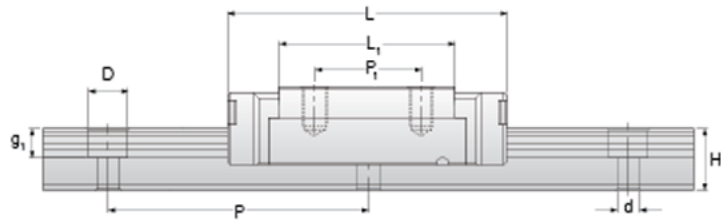

NMR 12WL SU Assembly

Call 800-321-7800 or visit us online at www.nookindustries.com to configure and order your NMR 12WL SU Assembly today!

Optional Bottom Tapped Mount Rail

Dimensions

H [mm]	14
W2 [mm]	8

Wide Miniature Block Four Mounting Holes

Details

Size [mm]	12
-----------	----

Dimensions

W [mm]	40
L [mm]	59.4
L1 [mm]	46
h2 [mm]	10.4
P1 [mm]	28
P2 [mm]	28
M x g2	M3 x 3.5
Ø [mm]	1.3
S [mm]	3.1
T [mm]	4.5

Wide Miniature Rail Top Mount Single Row

Details

Size [mm]	12
-----------	----

Dimensions

H [mm]	14
W1 [mm]	24
H1 [mm]	8.5
P [mm]	40
D [mm]	8
d1 [mm]	4.5
g1 [mm]	4.5

Weight

Weights-Rail [g/m]	1472.0
--------------------	--------

Wide Miniature Rail Bottom Tapped Mount Single Row

Details

Size [mm]	12
-----------	----

Dimensions

H1 [mm]	9.5
W1 [mm]	42
P [mm]	40
M1	M5 x 0.8

Weight