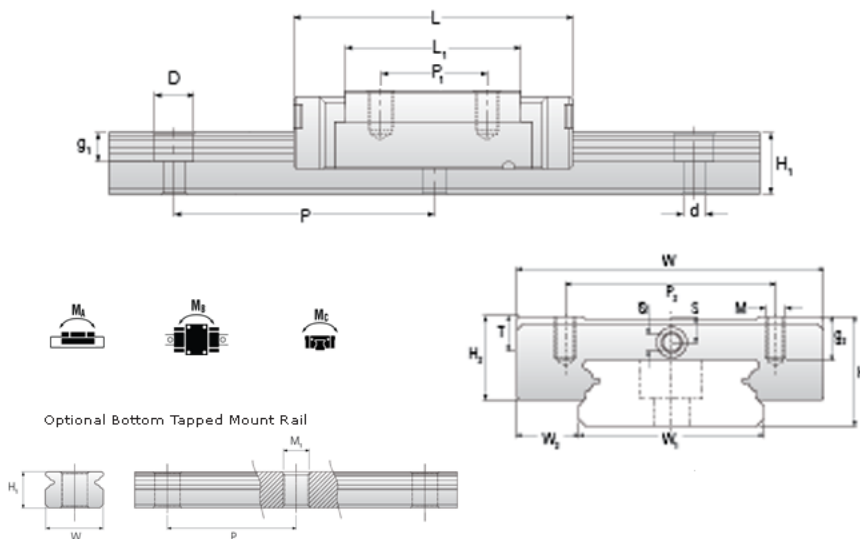

NMR 12WL SU Assembly

Call 800-321-7800 or visit us online at www.nookindustries.com to configure and order your NMR 12WL SU Assembly today!

Dimensions	
H [mm]	14
W2 [mm]	8
Wide Miniature Block Four Mounting Holes	
Details	
Size [mm]	12
Dimensions	
W [mm]	40
L [mm]	59.4
L1 [mm]	46
h2 [mm]	10.4
P1 [mm]	28
P2 [mm]	28
M x g2	M3 x 3.5
Ø [mm]	1.3
S [mm]	3.1
T [mm]	4.5
Forces and Torques	
Basic Load Ratings C [N]	4070
Basic Load Ratings C0 [N]	7800
Static Moment Ratings-Ma [N-m]	56.4
Static Moment Ratings-Mb [N-m]	56.4
Static Moment Ratings-Mc [N-m]	95.6
Weight	
Weight-Block [g]	93
Wide Miniature Rail Top Mount Single Row	
Details	
Size [mm]	12
Dimensions	
H [mm]	14
W1 [mm]	24
H1 [mm]	8.5
P [mm]	40
D [mm]	8
d1 [mm]	4.5
g1 [mm]	4.5
Weight	
Weights-Rail [g/m]	1472.0
Wide Miniature Rail Bottom Tapped Mount Single Row	
Details	
Size [mm]	12
Dimensions	
H1 [mm]	9.5
W1 [mm]	42
P [mm]	40
M1	M5 x 0.8
Weight	