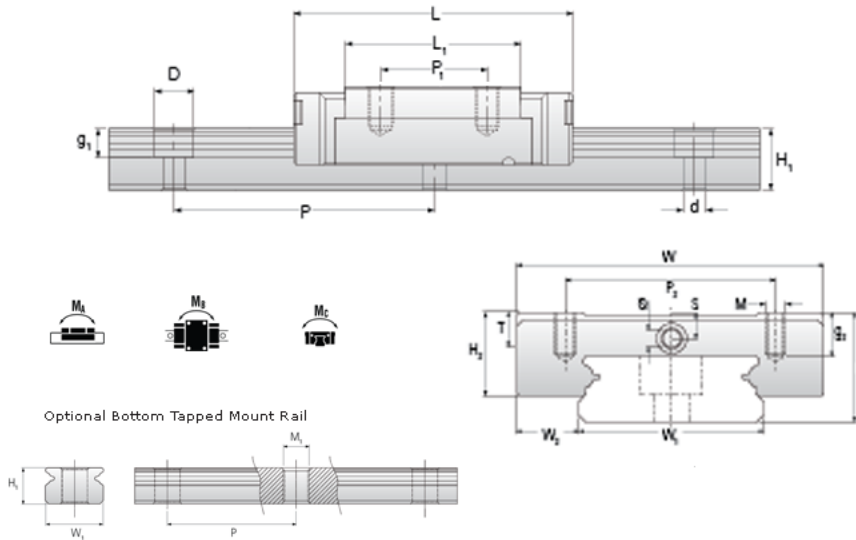

NMR 12WN SU Assembly

Call 800-321-7800 or visit us online at www.nookindustries.com to configure and order your NMR 12WN SU Assembly today!

Dimensions	
H [mm]	14
W2 [mm]	8
Wide Miniature Block Four Mounting Holes	
Details	
Size [mm]	12
Dimensions	
W [mm]	40
L [mm]	44.4
L1 [mm]	31
h2 [mm]	10.4
P1 [mm]	15
P2 [mm]	28
M x g2	M3 x 3.5
Ø [mm]	1.3
S [mm]	3.1
T [mm]	4.5
Forces and Torques	
Basic Load Ratings C [N]	3065
Basic Load Ratings C0 [N]	5200
Static Moment Ratings-Ma [N-m]	26.3
Static Moment Ratings-Mb [N-m]	26.3
Static Moment Ratings-Mc [N-m]	63.7
Weight	
Weight-Block [g]	65
Wide Miniature Rail Top Mount Single Row	
Details	
Size [mm]	12
Dimensions	
H [mm]	14
W1 [mm]	24
H1 [mm]	8.5
P [mm]	40
D [mm]	8
d1 [mm]	4.5
g1 [mm]	4.5
Weight	
Weights-Rail [g/m]	1472.0
Wide Miniature Rail Bottom Tapped Mount Single Row	
Details	
Size [mm]	12
Dimensions	
H1 [mm]	9.5
W1 [mm]	42
P [mm]	40
M1	M5 x 0.8
Weight	