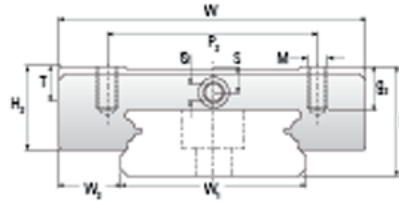

## NMR 12WN SU Assembly

Call 800-321-7800 or visit us online at [www.nookindustries.com](http://www.nookindustries.com) to configure and order your NMR 12WN SU Assembly today!

Optional Bottom Tapped Mount Rail

<b>Dimensions</b>	
H [mm]	14
W2 [mm]	8
<b>Wide Miniature Block Four Mounting Holes</b>	
<b>Details</b>	
Size [mm]	12
<b>Dimensions</b>	
W [mm]	40
L [mm]	44.4
L1 [mm]	31
h2 [mm]	10.4
P1 [mm]	15
P2 [mm]	28
M x g2	M3 x 3.5
Ø [mm]	1.3
S [mm]	3.1
T [mm]	4.5
<b>Forces and Torques</b>	
Basic Load Ratings C [N]	3065
Basic Load Ratings C0 [N]	5200
Static Moment Ratings-Ma [N-m]	26.3
Static Moment Ratings-Mb [N-m]	26.3
Static Moment Ratings-Mc [N-m]	63.7
<b>Weight</b>	
Weight-Block [g]	65
<b>Wide Miniature Rail Top Mount Single Row</b>	
<b>Details</b>	
Size [mm]	12
<b>Dimensions</b>	
H [mm]	14
W1 [mm]	24
H1 [mm]	8.5
P [mm]	40
D [mm]	8
d1 [mm]	4.5
g1 [mm]	4.5
<b>Weight</b>	
Weights-Rail [g/m]	1472.0
<b>Wide Miniature Rail Bottom Tapped Mount Single Row</b>	
<b>Details</b>	
Size [mm]	12
<b>Dimensions</b>	
H1 [mm]	9.5
W1 [mm]	42
P [mm]	40
M1	M5 x 0.8
<b>Weight</b>	