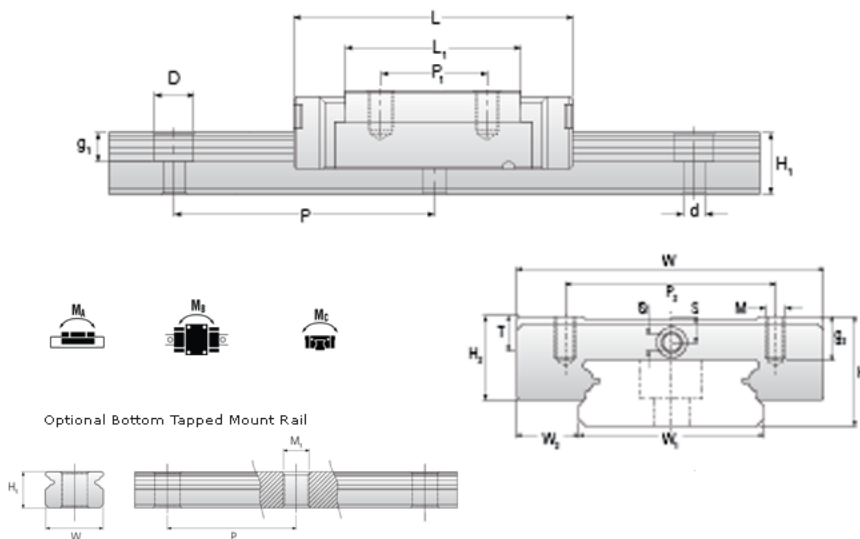

NMR 12WN SU Assembly

Call 800-321-7800 or visit us online at www.nookindustries.com to configure and order your NMR 12WN SU Assembly today!

Dimensions	
H [mm]	14
W2 [mm]	8
Wide Miniature Block Four Mounting Holes	
Details	
Size [mm]	12
Dimensions	
W [mm]	40
L [mm]	44.4
L1 [mm]	31
h2 [mm]	10.4
P1 [mm]	15
P2 [mm]	28
M x g2	M3 x 3.5
Ø [mm]	1.3
S [mm]	3.1
T [mm]	4.5
Forces and Torques	
Basic Load Ratings C [N]	3065
Basic Load Ratings C0 [N]	5200
Static Moment Ratings-Ma [N-m]	26.3
Static Moment Ratings-Mb [N-m]	26.3
Static Moment Ratings-Mc [N-m]	63.7
Weight	
Weight-Block [g]	65
Wide Miniature Rail Top Mount Single Row	
Details	
Size [mm]	12
Dimensions	
H [mm]	14
W1 [mm]	24
H1 [mm]	8.5
P [mm]	40
D [mm]	8
d1 [mm]	4.5
g1 [mm]	4.5
Weight	
Weights-Rail [g/m]	1472.0
Wide Miniature Rail Bottom Tapped Mount Single Row	
Details	
Size [mm]	12
Dimensions	
H1 [mm]	9.5
W1 [mm]	42
P [mm]	40
M1	M5 x 0.8
Weight	