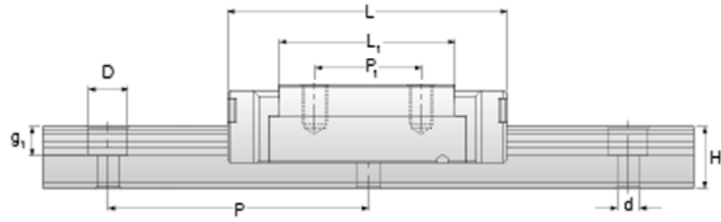

## NMR 12WN SU Assembly

Call 800-321-7800 or visit us online at [www.nookindustries.com](http://www.nookindustries.com) to configure and order your NMR 12WN SU Assembly today!

Optional Bottom Tapped Mount Rail

<b>Dimensions</b>	
H [mm]	14
W2 [mm]	8
<b>Wide Miniature Block Four Mounting Holes</b>	
<b>Details</b>	
Size [mm]	12
<b>Dimensions</b>	
W [mm]	40
L [mm]	44.4
L1 [mm]	31
h2 [mm]	10.4
P1 [mm]	15
P2 [mm]	28
M x g2	M3 x 3.5
Ø [mm]	1.3
S [mm]	3.1
T [mm]	4.5
<b>Forces and Torques</b>	
Basic Load Ratings C [N]	3065
Basic Load Ratings C0 [N]	5200
Static Moment Ratings-Ma [N-m]	26.3
Static Moment Ratings-Mb [N-m]	26.3
Static Moment Ratings-Mc [N-m]	63.7
<b>Weight</b>	
Weight-Block [g]	65
<b>Wide Miniature Rail Top Mount Single Row</b>	
<b>Details</b>	
Size [mm]	12
<b>Dimensions</b>	
H [mm]	14
W1 [mm]	24
H1 [mm]	8.5
P [mm]	40
D [mm]	8
d1 [mm]	4.5
g1 [mm]	4.5
<b>Weight</b>	
Weights-Rail [g/m]	1472.0
<b>Wide Miniature Rail Bottom Tapped Mount Single Row</b>	
<b>Details</b>	
Size [mm]	12
<b>Dimensions</b>	
H1 [mm]	9.5
W1 [mm]	42
P [mm]	40
M1	M5 x 0.8
<b>Weight</b>	