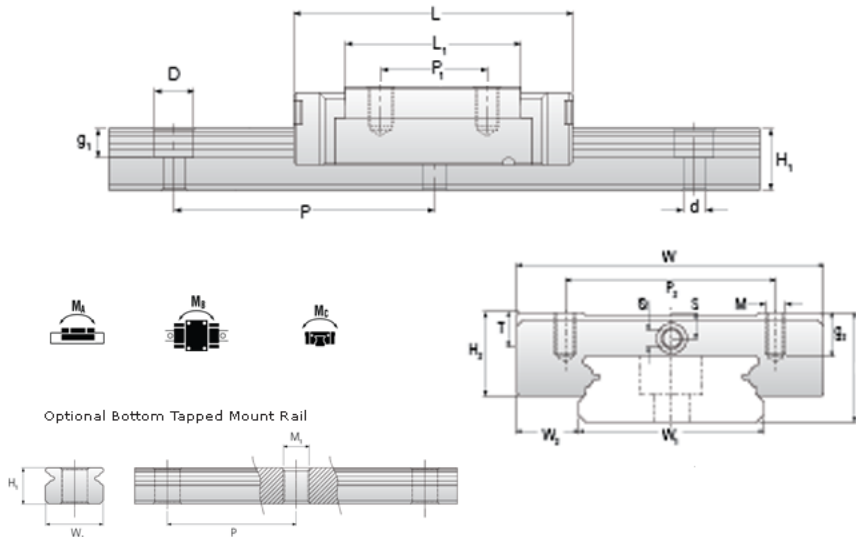

NMR 9WN SU Assembly

Call 800-321-7800 or visit us online at www.nookindustries.com to configure and order your NMR 9WN SU Assembly today!

Dimensions	
H [mm]	12
W2 [mm]	6
Wide Miniature Block Four Mounting Holes	
Details	
Size [mm]	9
Dimensions	
W [mm]	30
L [mm]	39.1
L1 [mm]	27.9
h2 [mm]	8.8
P1 [mm]	12
P2 [mm]	21
M x g2	M3 x 3
Ø [mm]	1.3
S [mm]	2.6
T [mm]	4
Forces and Torques	
Basic Load Ratings C [N]	2030
Basic Load Ratings C0 [N]	3605
Static Moment Ratings-Ma [N-m]	13.7
Static Moment Ratings-Mb [N-m]	13.7
Static Moment Ratings-Mc [N-m]	33.2
Weight	
Weight-Block [g]	37
Wide Miniature Rail Top Mount Single Row	
Details	
Size [mm]	9
Dimensions	
H [mm]	12
W1 [mm]	18
H1 [mm]	7.3
P [mm]	30
D [mm]	6
d1 [mm]	3.5
g1 [mm]	3.5
Weight	
Weights-Rail [g/m]	940.0
Wide Miniature Rail Bottom Tapped Mount Single Row	
Details	
Size [mm]	9
Dimensions	
H1 [mm]	8.5
W1 [mm]	24
P [mm]	40
M1	M5 x 0.8
Weight	