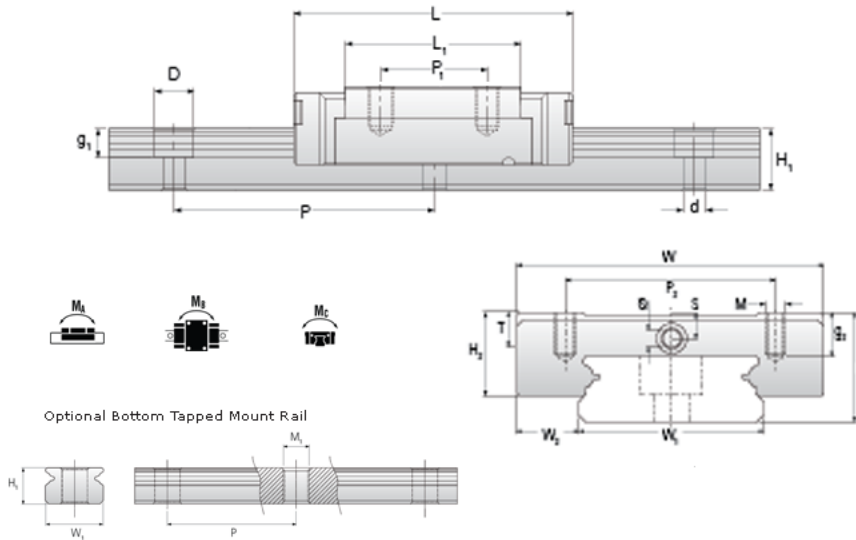

## NMR 9WN SU Assembly

Call 800-321-7800 or visit us online at [www.nookindustries.com](http://www.nookindustries.com) to configure and order your NMR 9WN SU Assembly today!

<b>Dimensions</b>	
H [mm]	12
W2 [mm]	6
<b>Wide Miniature Block Four Mounting Holes</b>	
<b>Details</b>	
Size [mm]	9
<b>Dimensions</b>	
W [mm]	30
L [mm]	39.1
L1 [mm]	27.9
h2 [mm]	8.8
P1 [mm]	12
P2 [mm]	21
M x g2	M3 x 3
Ø [mm]	1.3
S [mm]	2.6
T [mm]	4
<b>Forces and Torques</b>	
Basic Load Ratings C [N]	2030
Basic Load Ratings C0 [N]	3605
Static Moment Ratings-Ma [N-m]	13.7
Static Moment Ratings-Mb [N-m]	13.7
Static Moment Ratings-Mc [N-m]	33.2
<b>Weight</b>	
Weight-Block [g]	37
<b>Wide Miniature Rail Top Mount Single Row</b>	
<b>Details</b>	
Size [mm]	9
<b>Dimensions</b>	
H [mm]	12
W1 [mm]	18
H1 [mm]	7.3
P [mm]	30
D [mm]	6
d1 [mm]	3.5
g1 [mm]	3.5
<b>Weight</b>	
Weights-Rail [g/m]	940.0
<b>Wide Miniature Rail Bottom Tapped Mount Single Row</b>	
<b>Details</b>	
Size [mm]	9
<b>Dimensions</b>	
H1 [mm]	8.5
W1 [mm]	24
P [mm]	40
M1	M5 x 0.8
<b>Weight</b>	