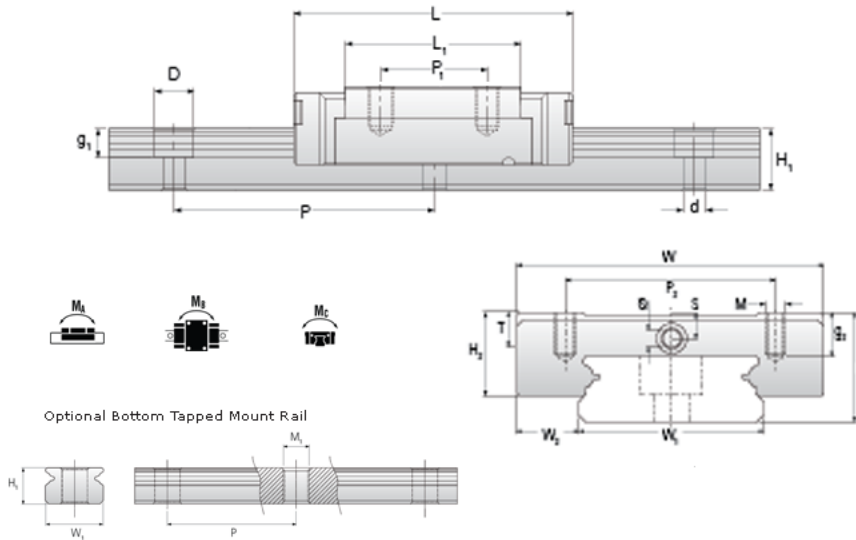

NMR 7WL SU Assembly

Call 800-321-7800 or visit us online at www.nookindustries.com to configure and order your NMR 7WL SU Assembly today!

Dimensions	
H [mm]	9
W2 [mm]	5.5
Wide Miniature Block Four Mounting Holes	
Details	
Size [mm]	7
Dimensions	
W [mm]	25
L [mm]	40.5
L1 [mm]	30.1
h2 [mm]	7.2
P1 [mm]	19
P2 [mm]	19
M x g2	M3 x 3
Ø [mm]	1.1
S [mm]	1.9
T [mm]	3.2
Forces and Torques	
Basic Load Ratings C [N]	1570
Basic Load Ratings C0 [N]	3140
Static Moment Ratings-Ma [N-m]	14.9
Static Moment Ratings-Mb [N-m]	14.9
Static Moment Ratings-Mc [N-m]	22.7
Weight	
Weight-Block [g]	27
Wide Miniature Rail Top Mount Single Row	
Details	
Size [mm]	7
Dimensions	
H [mm]	9
W1 [mm]	14
H1 [mm]	5.2
P [mm]	30
D [mm]	5
d1 [mm]	3.5
g1 [mm]	3.5
Weight	
Weights-Rail [g/m]	516.0
Wide Miniature Rail Bottom Tapped Mount Single Row	
Details	
Size [mm]	7
Dimensions	
H1 [mm]	7.5
W1 [mm]	18
P [mm]	30
M1	M4 x 0.7
Weight	