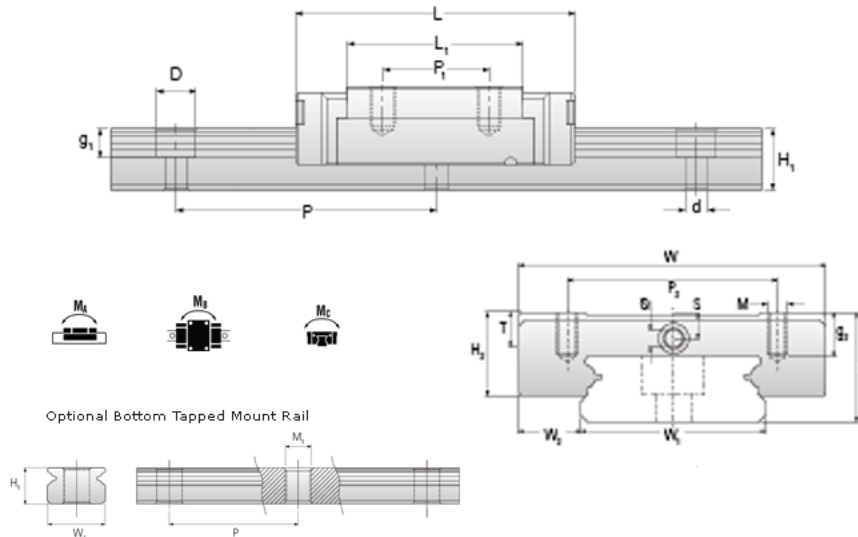

## NMR 7WN SU Assembly

Call 800-321-7800 or visit us online at [www.nookindustries.com](http://www.nookindustries.com) to configure and order your NMR 7WN SU Assembly today!

<b>Dimensions</b>	
H [mm]	9
W2 [mm]	5.5
<b>Wide Miniature Block Four Mounting Holes</b>	
<b>Details</b>	
Size [mm]	7
<b>Dimensions</b>	
W [mm]	25
L [mm]	31.6
L1 [mm]	21.2
h2 [mm]	7.2
P1 [mm]	10
P2 [mm]	19
M x g2	M3 x 3
Ø [mm]	1.1
S [mm]	1.9
T [mm]	3.2
<b>Forces and Torques</b>	
Basic Load Ratings C [N]	1180
Basic Load Ratings C0 [N]	2095
Static Moment Ratings-Ma [N-m]	7.3
Static Moment Ratings-Mb [N-m]	7.3
Static Moment Ratings-Mc [N-m]	15.0
<b>Weight</b>	
Weight-Block [g]	19
<b>Wide Miniature Rail Top Mount Single Row</b>	
<b>Details</b>	
Size [mm]	7
<b>Dimensions</b>	
H [mm]	9
W1 [mm]	14
H1 [mm]	5.2
P [mm]	30
D [mm]	5
d1 [mm]	3.5
g1 [mm]	3.5
<b>Weight</b>	
Weights-Rail [g/m]	516.0
<b>Wide Miniature Rail Bottom Tapped Mount Single Row</b>	
<b>Details</b>	
Size [mm]	7
<b>Dimensions</b>	
H1 [mm]	7.5
W1 [mm]	18
P [mm]	30
M1	M4 x 0.7
<b>Weight</b>	