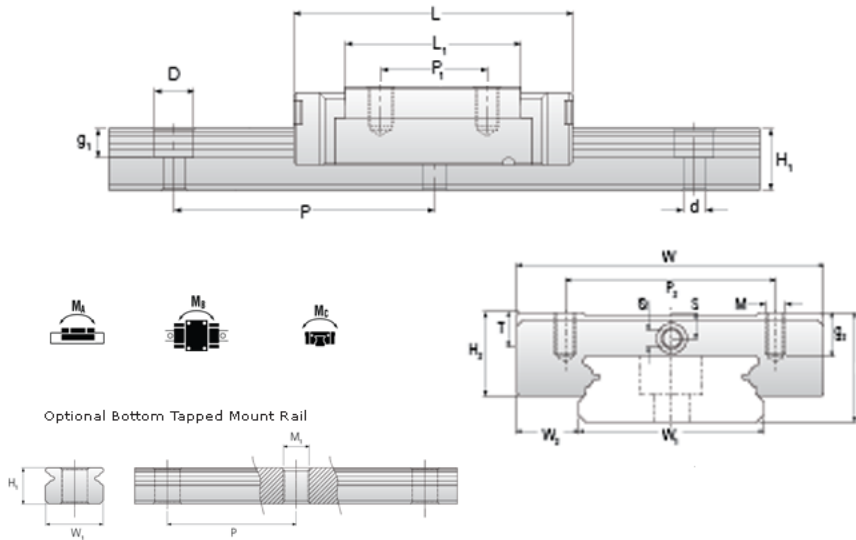

## NMR 7WN SU Assembly

Call 800-321-7800 or visit us online at [www.nookindustries.com](http://www.nookindustries.com) to configure and order your NMR 7WN SU Assembly today!

<b>Dimensions</b>	
H [mm]	9
W2 [mm]	5.5
<b>Wide Miniature Block Four Mounting Holes</b>	
<b>Details</b>	
Size [mm]	7
<b>Dimensions</b>	
W [mm]	25
L [mm]	31.6
L1 [mm]	21.2
h2 [mm]	7.2
P1 [mm]	10
P2 [mm]	19
M x g2	M3 x 3
Ø [mm]	1.1
S [mm]	1.9
T [mm]	3.2
<b>Forces and Torques</b>	
Basic Load Ratings C [N]	1180
Basic Load Ratings C0 [N]	2095
Static Moment Ratings-Ma [N-m]	7.3
Static Moment Ratings-Mb [N-m]	7.3
Static Moment Ratings-Mc [N-m]	15.0
<b>Weight</b>	
Weight-Block [g]	19
<b>Wide Miniature Rail Top Mount Single Row</b>	
<b>Details</b>	
Size [mm]	7
<b>Dimensions</b>	
H [mm]	9
W1 [mm]	14
H1 [mm]	5.2
P [mm]	30
D [mm]	5
d1 [mm]	3.5
g1 [mm]	3.5
<b>Weight</b>	
Weights-Rail [g/m]	516.0
<b>Wide Miniature Rail Bottom Tapped Mount Single Row</b>	
<b>Details</b>	
Size [mm]	7
<b>Dimensions</b>	
H1 [mm]	7.5
W1 [mm]	18
P [mm]	30
M1	M4 x 0.7
<b>Weight</b>	