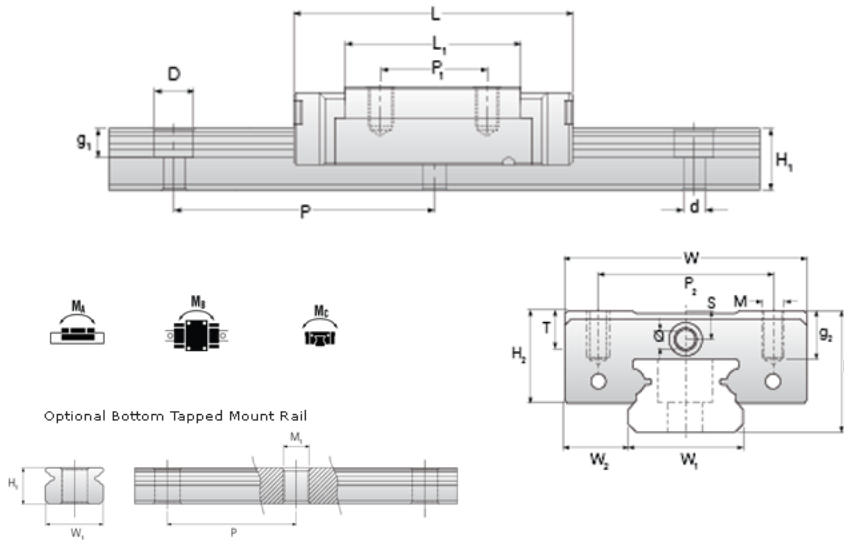

NMR 15MN EU Assembly

Call 800-321-7800 or visit us online at www.nookindustries.com to configure and order your NMR 15MN EU Assembly today!

Dimensions

H [mm]	16
W ₂ [mm]	8.5

Standard Miniature Block Four Mounting Holes

Details

Size [mm]	15
-----------	----

Dimensions

W [mm]	32
L [mm]	44.6
L ₁ [mm]	27
h ₂ [mm]	13.1
P ₁ [mm]	20
P ₂ [mm]	25
M × g ₂	M3 × 5.5
∅ [mm]	1.8
S [mm]	3.3
T [mm]	4.3

Forces and Torques

Basic Load Ratings C [N]	3810
Basic Load Ratings C ₀ [N]	5590
Static Moment Ratings-M _a [N-m]	27.0
Static Moment Ratings-M _b [N-m]	27.0
Static Moment Ratings-M _c [N-m]	43.6

Weight

Weight-Block [g]	61
------------------	----

Standard Miniature Rail Top Mount

Details

Size [mm]	15
-----------	----

Dimensions

H [mm]	16
W ₁ [mm]	15
H ₁ [mm]	9.5
P [mm]	40
D [mm]	6
d ₁ [mm]	3.5
g ₁ [mm]	4.5

Weight

Weights-Rail [g/m]	930.0
--------------------	-------

Standard Miniature Rail Bottom Tapped Mount

Details

Size [mm]	15
-----------	----

Dimensions

H ₁ [mm]	9.5
W ₁ [mm]	15
P [mm]	40
M ₁	M4 × 0.7

Weight