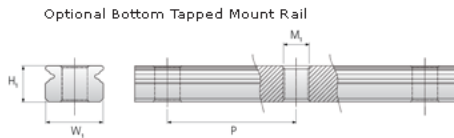

NMR 12ML EU Assembly

Call 800-321-7800 or visit us online at www.nookindustries.com to configure and order your NMR 12ML EU Assembly today!

Dimensions	
H [mm]	13
W2 [mm]	7.5
Standard Miniature Block Four Mounting Holes	
Details	
Size [mm]	12
Dimensions	
W [mm]	27
L [mm]	49
L1 [mm]	34
h2 [mm]	11
P1 [mm]	20
P2 [mm]	20
M x g2	M3 x 3.5
Ø [mm]	1.3
S [mm]	3.2
T [mm]	4.3
Forces and Torques	
Basic Load Ratings C [N]	3240
Basic Load Ratings C0 [N]	5630
Static Moment Ratings-Ma [N-m]	30.2
Static Moment Ratings-Mb [N-m]	30.2
Static Moment Ratings-Mc [N-m]	34.9
Weight	
Weight-Block [g]	51
Standard Miniature Rail Top Mount	
Details	
Size [mm]	12
Dimensions	
H [mm]	13
W1 [mm]	12
H1 [mm]	7.5
P [mm]	25
D [mm]	6
d1 [mm]	3.5
g1 [mm]	4.5
Weight	
Weights-Rail [g/m]	602.0
Standard Miniature Rail Bottom Tapped Mount	
Details	
Size [mm]	12
Dimensions	
H1 [mm]	7.5
W1 [mm]	12
P [mm]	25
M1	M4 x 0.7
Weight	