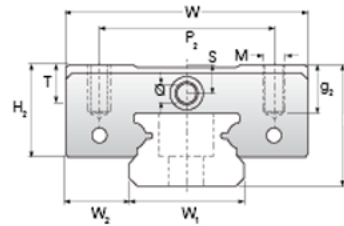

NMR 12ML EU Assembly

Call 800-321-7800 or visit us online at www.nookindustries.com to configure and order your NMR 12ML EU Assembly today!

Dimensions	
H [mm]	13
W2 [mm]	7.5
Standard Miniature Block Four Mounting Holes	
Details	
Size [mm]	12
Dimensions	
W [mm]	27
L [mm]	49
L1 [mm]	34
h2 [mm]	11
P1 [mm]	20
P2 [mm]	20
M x g2	M3 x 3.5
Ø [mm]	1.3
S [mm]	3.2
T [mm]	4.3
Forces and Torques	
Basic Load Ratings C [N]	3240
Basic Load Ratings C0 [N]	5630
Static Moment Ratings-Ma [N-m]	30.2
Static Moment Ratings-Mb [N-m]	30.2
Static Moment Ratings-Mc [N-m]	34.9
Weight	
Weight-Block [g]	51
Standard Miniature Rail Top Mount	
Details	
Size [mm]	12
Dimensions	
H [mm]	13
W1 [mm]	12
H1 [mm]	7.5
P [mm]	25
D [mm]	6
d1 [mm]	3.5
g1 [mm]	4.5
Weight	
Weights-Rail [g/m]	602.0
Standard Miniature Rail Bottom Tapped Mount	
Details	
Size [mm]	12
Dimensions	
H1 [mm]	7.5
W1 [mm]	12
P [mm]	25
M1	M4 x 0.7
Weight	