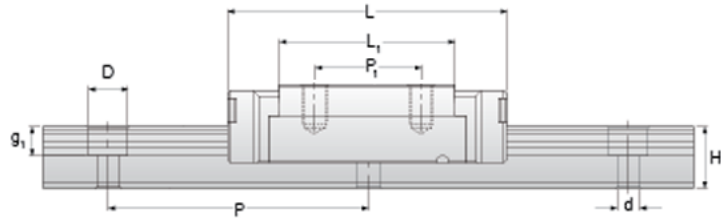

NMR 12ML EU Assembly

Call 800-321-7800 or visit us online at www.nookindustries.com to configure and order your NMR 12ML EU Assembly today!

Dimensions	
H [mm]	13
W2 [mm]	7.5
Standard Miniature Block Four Mounting Holes	
Details	
Size [mm]	12
Dimensions	
W [mm]	27
L [mm]	49
L1 [mm]	34
h2 [mm]	11
P1 [mm]	20
P2 [mm]	20
M x g2	M3 x 3.5
Ø [mm]	1.3
S [mm]	3.2
T [mm]	4.3
Forces and Torques	
Basic Load Ratings C [N]	3240
Basic Load Ratings C0 [N]	5630
Static Moment Ratings-Ma [N-m]	30.2
Static Moment Ratings-Mb [N-m]	30.2
Static Moment Ratings-Mc [N-m]	34.9
Weight	
Weight-Block [g]	51
Standard Miniature Rail Top Mount	
Details	
Size [mm]	12
Dimensions	
H [mm]	13
W1 [mm]	12
H1 [mm]	7.5
P [mm]	25
D [mm]	6
d1 [mm]	3.5
g1 [mm]	4.5
Weight	
Weights-Rail [g/m]	602.0
Standard Miniature Rail Bottom Tapped Mount	
Details	
Size [mm]	12
Dimensions	
H1 [mm]	7.5
W1 [mm]	12
P [mm]	25
M1	M4 x 0.7
Weight	