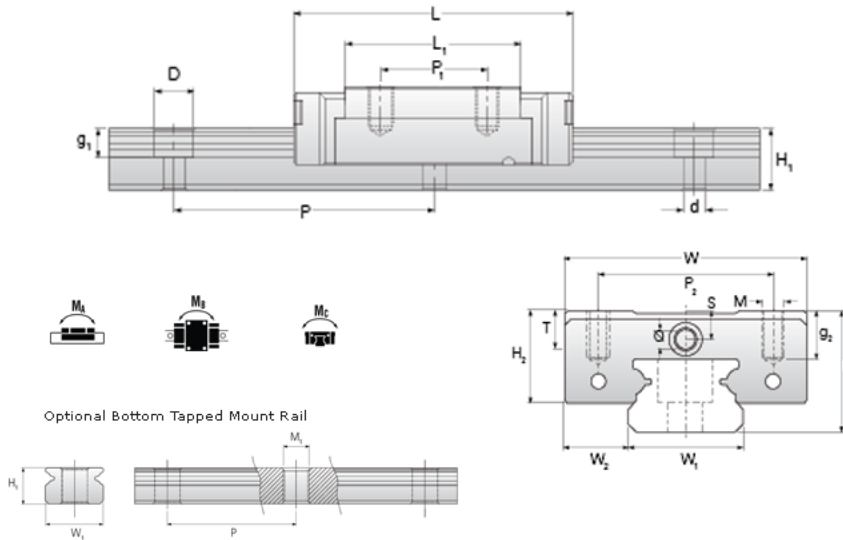

## NMR 12MN EU Assembly

Call 800-321-7800 or visit us online at [www.nookindustries.com](http://www.nookindustries.com) to configure and order your NMR 12MN EU Assembly today!

<b>Dimensions</b>	
H [mm]	13
W2 [mm]	7.5
<b>Standard Miniature Block Four Mounting Holes</b>	
<b>Details</b>	
Size [mm]	12
<b>Dimensions</b>	
W [mm]	27
L [mm]	36.8
L1 [mm]	22
h2 [mm]	11
P1 [mm]	15
P2 [mm]	20
M x g2	M3 x 3.5
Ø [mm]	1.3
S [mm]	3.2
T [mm]	4.3
<b>Forces and Torques</b>	
Basic Load Ratings C [N]	2308
Basic Load Ratings C0 [N]	3465
Static Moment Ratings-Ma [N-m]	12.9
Static Moment Ratings-Mb [N-m]	12.9
Static Moment Ratings-Mc [N-m]	21.5
<b>Weight</b>	
Weight-Block [g]	34
<b>Standard Miniature Rail Top Mount</b>	
<b>Details</b>	
Size [mm]	12
<b>Dimensions</b>	
H [mm]	13
W1 [mm]	12
H1 [mm]	7.5
P [mm]	25
D [mm]	6
d1 [mm]	3.5
g1 [mm]	4.5
<b>Weight</b>	
Weights-Rail [g/m]	602.0
<b>Standard Miniature Rail Bottom Tapped Mount</b>	
<b>Details</b>	
Size [mm]	12
<b>Dimensions</b>	
H1 [mm]	7.5
W1 [mm]	12
P [mm]	25
M1	M4 x 0.7
<b>Weight</b>	