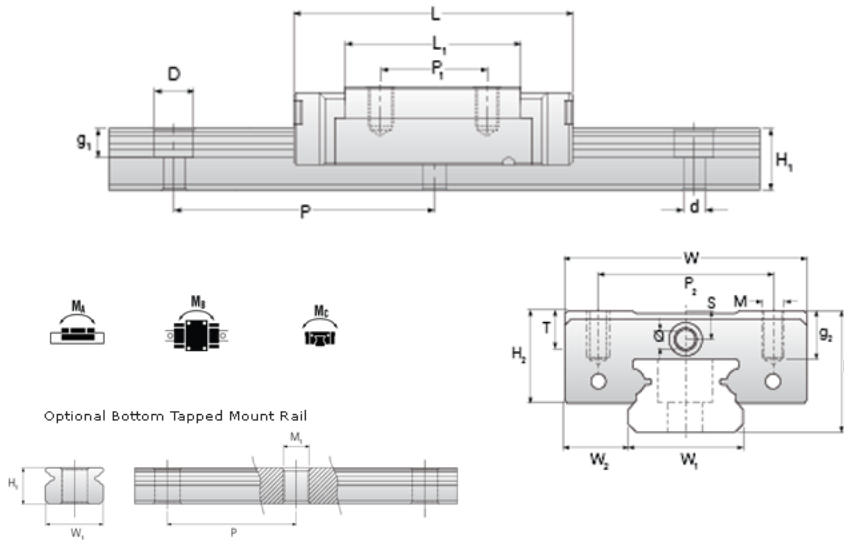

NMR 15MN EZ Assembly

Call 800-321-7800 or visit us online at www.nookindustries.com to configure and order your NMR 15MN EZ Assembly today!

Dimensions	
H [mm]	16
W2 [mm]	8.5
Standard Miniature Block Four Mounting Holes	
Details	
Size [mm]	15
Dimensions	
W [mm]	32
L [mm]	44.6
L1 [mm]	27
h2 [mm]	12.8
P1 [mm]	20
P2 [mm]	25
M x g2	M3 x 5.5
Ø [mm]	1.8
S [mm]	3.3
T [mm]	4.3
Forces and Torques	
Basic Load Ratings C [N]	3810
Basic Load Ratings C0 [N]	5590
Static Moment Ratings-Ma [N-m]	27.0
Static Moment Ratings-Mb [N-m]	27.0
Static Moment Ratings-Mc [N-m]	43.6
Weight	
Weight-Block [g]	61
Standard Miniature Rail Top Mount	
Details	
Size [mm]	15
Dimensions	
H [mm]	16
W1 [mm]	15
H1 [mm]	9.5
P [mm]	40
D [mm]	6
d1 [mm]	3.5
g1 [mm]	4.5
Weight	
Weights-Rail [g/m]	930.0
Standard Miniature Rail Bottom Tapped Mount	
Details	
Size [mm]	15
Dimensions	
H1 [mm]	9.5
W1 [mm]	15
P [mm]	40
M1	M4 x 0.7
Weight	