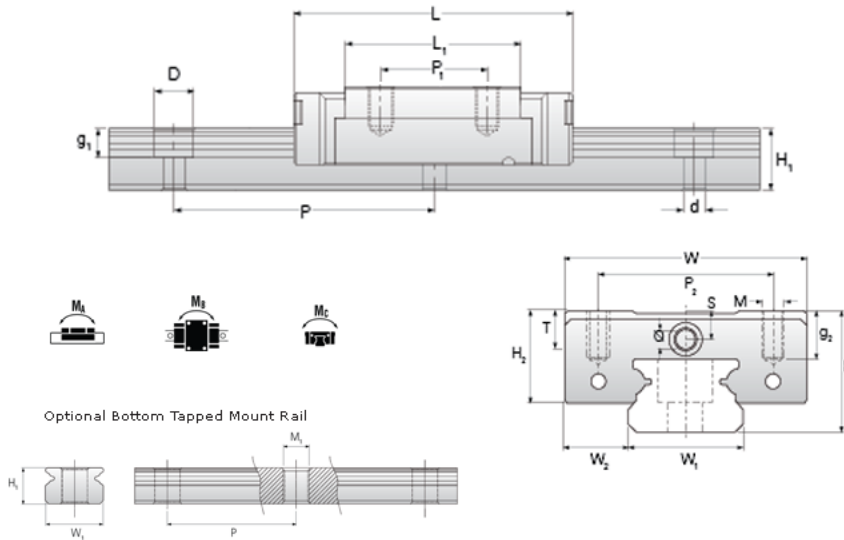

NMR 12ML EZ Assembly

Call 800-321-7800 or visit us online at www.nookindustries.com to configure and order your NMR 12ML EZ Assembly today!

Dimensions	
H [mm]	13
W2 [mm]	7.5
Standard Miniature Block Four Mounting Holes	
Details	
Size [mm]	12
Dimensions	
W [mm]	27
L [mm]	49
L1 [mm]	34
h2 [mm]	10.7
P1 [mm]	20
P2 [mm]	20
M x g2	M3 x 3.5
Ø [mm]	1.3
S [mm]	3.2
T [mm]	4.3
Forces and Torques	
Basic Load Ratings C [N]	3240
Basic Load Ratings C0 [N]	5630
Static Moment Ratings-Ma [N-m]	30.2
Static Moment Ratings-Mb [N-m]	30.2
Static Moment Ratings-Mc [N-m]	34.9
Weight	
Weight-Block [g]	51
Standard Miniature Rail Top Mount	
Details	
Size [mm]	12
Dimensions	
H [mm]	13
W1 [mm]	12
H1 [mm]	7.5
P [mm]	25
D [mm]	6
d1 [mm]	3.5
g1 [mm]	4.5
Weight	
Weights-Rail [g/m]	602.0
Standard Miniature Rail Bottom Tapped Mount	
Details	
Size [mm]	12
Dimensions	
H1 [mm]	7.5
W1 [mm]	12
P [mm]	25
M1	M4 x 0.7
Weight	