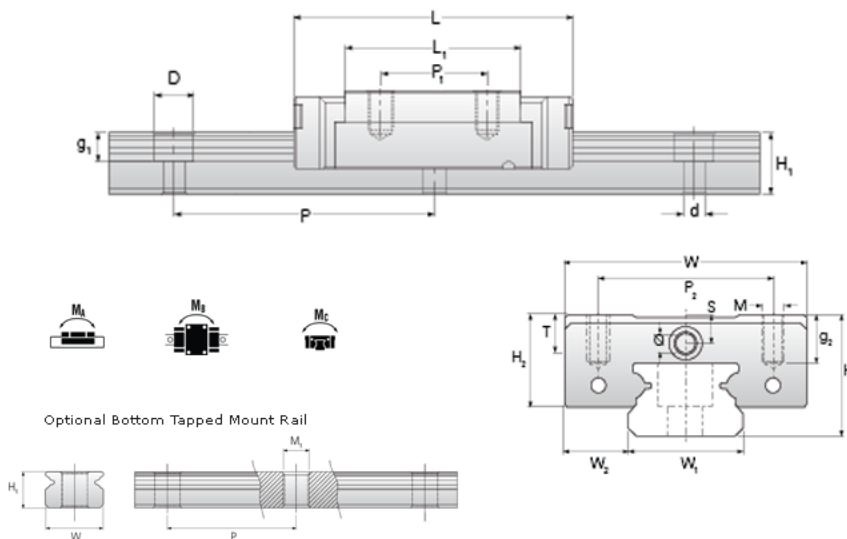

NMR 12MN EZ Assembly

Call 800-321-7800 or visit us online at www.nookindustries.com to configure and order your NMR 12MN EZ Assembly today!

Dimensions	
H [mm]	13
W2 [mm]	7.5
Standard Miniature Block Four Mounting Holes	
Details	
Size [mm]	12
Dimensions	
W [mm]	27
L [mm]	36.8
L1 [mm]	22
h2 [mm]	10.7
P1 [mm]	15
P2 [mm]	20
M x g2	M3 x 3.5
Ø [mm]	1.3
S [mm]	3.2
T [mm]	4.3
Forces and Torques	
Basic Load Ratings C [N]	2308
Basic Load Ratings C0 [N]	3465
Static Moment Ratings-Ma [N-m]	12.9
Static Moment Ratings-Mb [N-m]	12.9
Static Moment Ratings-Mc [N-m]	21.5
Weight	
Weight-Block [g]	34
Standard Miniature Rail Top Mount	
Details	
Size [mm]	12
Dimensions	
H [mm]	13
W1 [mm]	12
H1 [mm]	7.5
P [mm]	25
D [mm]	6
d1 [mm]	3.5
g1 [mm]	4.5
Weight	
Weights-Rail [g/m]	602.0
Standard Miniature Rail Bottom Tapped Mount	
Details	
Size [mm]	12
Dimensions	
H1 [mm]	7.5
W1 [mm]	12
P [mm]	25
M1	M4 x 0.7
Weight	