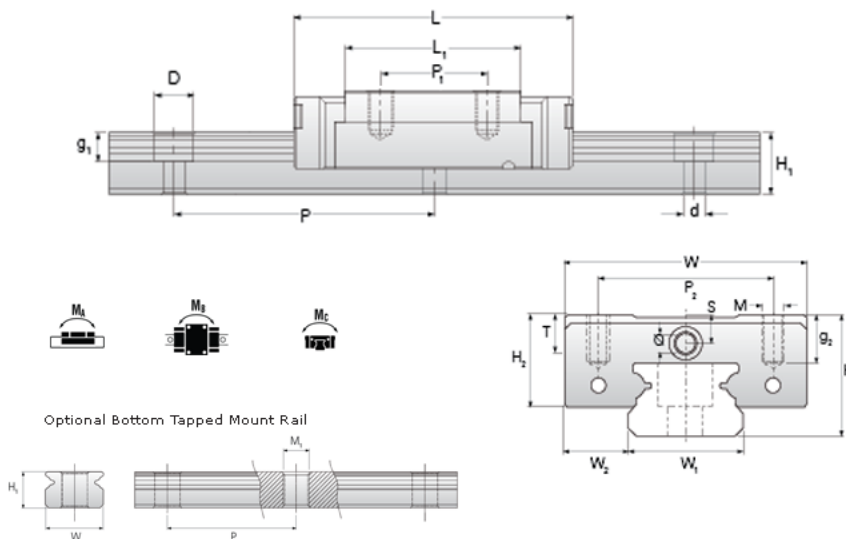

NMR 12MN EZ Assembly

Call 800-321-7800 or visit us online at www.nookindustries.com to configure and order your NMR 12MN EZ Assembly today!

Dimensions	
H [mm]	13
W2 [mm]	7.5
Standard Miniature Block Four Mounting Holes	
Details	
Size [mm]	12
Dimensions	
W [mm]	27
L [mm]	36.8
L1 [mm]	22
h2 [mm]	10.7
P1 [mm]	15
P2 [mm]	20
M x g2	M3 x 3.5
Ø [mm]	1.3
S [mm]	3.2
T [mm]	4.3
Forces and Torques	
Basic Load Ratings C [N]	2308
Basic Load Ratings C0 [N]	3465
Static Moment Ratings-Ma [N-m]	12.9
Static Moment Ratings-Mb [N-m]	12.9
Static Moment Ratings-Mc [N-m]	21.5
Weight	
Weight-Block [g]	34
Standard Miniature Rail Top Mount	
Details	
Size [mm]	12
Dimensions	
H [mm]	13
W1 [mm]	12
H1 [mm]	7.5
P [mm]	25
D [mm]	6
d1 [mm]	3.5
g1 [mm]	4.5
Weight	
Weights-Rail [g/m]	602.0
Standard Miniature Rail Bottom Tapped Mount	
Details	
Size [mm]	12
Dimensions	
H1 [mm]	7.5
W1 [mm]	12
P [mm]	25
M1	M4 x 0.7
Weight	