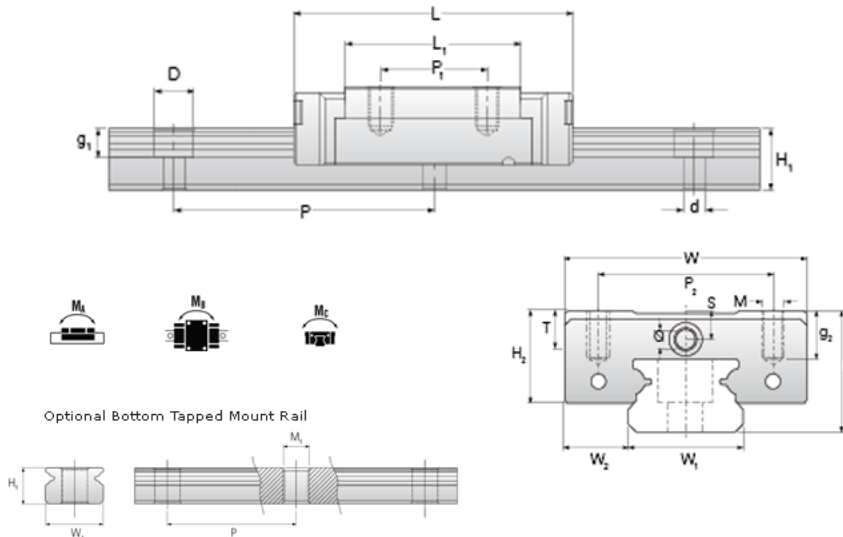

NMR 9ML EZ Assembly

Call 800-321-7800 or visit us online at www.nookindustries.com to configure and order your NMR 9ML EZ Assembly today!

Dimensions	
H [mm]	10
W ₂ [mm]	5.5
Standard Miniature Block Four Mounting Holes	
Details	
Size [mm]	9
Dimensions	
W [mm]	20
L [mm]	41.9
L ₁ [mm]	30.8
h ₂ [mm]	8.3
P ₁ [mm]	16
P ₂ [mm]	15
M × g ₂	M3 × 3.0
∅ [mm]	1.3
S [mm]	2.2
T [mm]	3.3
Forces and Torques	
Basic Load Ratings C [N]	2135
Basic Load Ratings C0 [N]	3880
Static Moment Ratings-M _a [N-m]	12.4
Static Moment Ratings-M _b [N-m]	12.4
Static Moment Ratings-M _c [N-m]	18.2
Weight	
Weight-Block [g]	28
Standard Miniature Rail Top Mount	
Details	
Size [mm]	9
Dimensions	
H [mm]	10
W ₁ [mm]	9
H ₁ [mm]	5.5
P [mm]	20
D [mm]	6
d ₁ [mm]	3.5
g ₁ [mm]	3.5
Weight	
Weights-Rail [g/m]	301.0
Standard Miniature Rail Bottom Tapped Mount	
Details	
Size [mm]	9
Dimensions	
H ₁ [mm]	5.5
W ₁ [mm]	9
P [mm]	20
M ₁	M4 × 0.7
Weight	