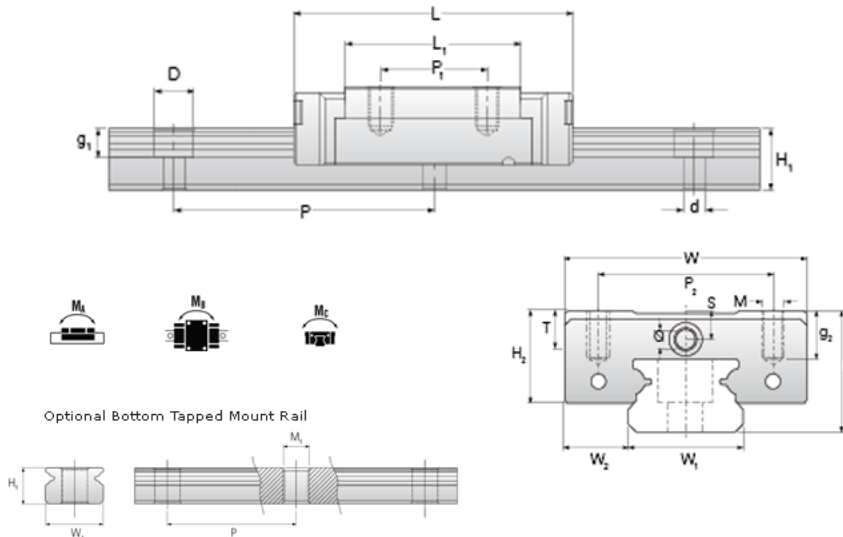

## NMR 9MN EZ Assembly

Call 800-321-7800 or visit us online at [www.nookindustries.com](http://www.nookindustries.com) to configure and order your NMR 9MN EZ Assembly today!

<b>Dimensions</b>	
H [mm]	10
W2 [mm]	5.5
<b>Standard Miniature Block Four Mounting Holes</b>	
<b>Details</b>	
Size [mm]	9
<b>Dimensions</b>	
W [mm]	20
L [mm]	31.6
L1 [mm]	20.5
h2 [mm]	8.3
P1 [mm]	10
P2 [mm]	15
M x g2	M3 x 3.0
Ø [mm]	1.3
S [mm]	2.2
T [mm]	3.3
<b>Forces and Torques</b>	
Basic Load Ratings C [N]	1570
Basic Load Ratings C0 [N]	2495
Static Moment Ratings-Ma [N-m]	6.4
Static Moment Ratings-Mb [N-m]	6.4
Static Moment Ratings-Mc [N-m]	11.7
<b>Weight</b>	
Weight-Block [g]	18
<b>Standard Miniature Rail Top Mount</b>	
<b>Details</b>	
Size [mm]	9
<b>Dimensions</b>	
H [mm]	10
W1 [mm]	9
H1 [mm]	5.5
P [mm]	20
D [mm]	6
d1 [mm]	3.5
g1 [mm]	3.5
<b>Weight</b>	
Weights-Rail [g/m]	301.0
<b>Standard Miniature Rail Bottom Tapped Mount</b>	
<b>Details</b>	
Size [mm]	9
<b>Dimensions</b>	
H1 [mm]	5.5
W1 [mm]	9
P [mm]	20
M1	M4 x 0.7
<b>Weight</b>	