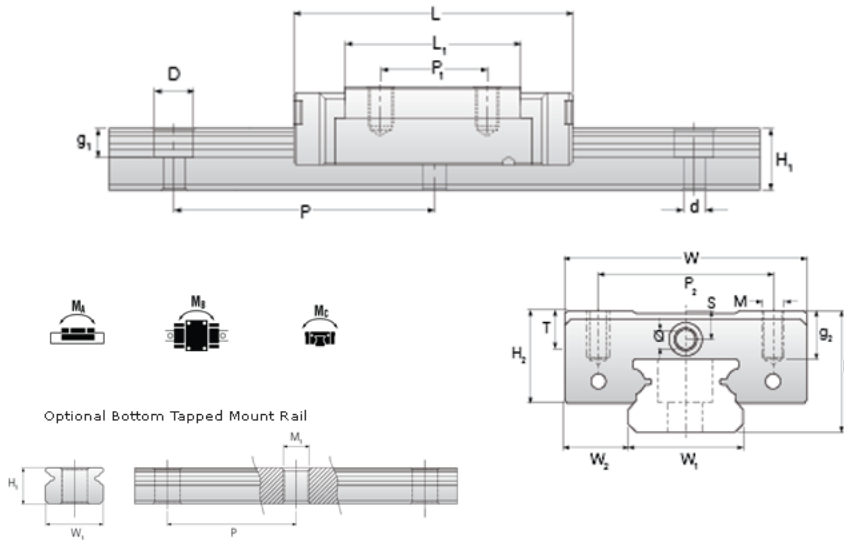

NMR 15MN EE Assembly

Call 800-321-7800 or visit us online at www.nookindustries.com to configure and order your NMR 15MN EE Assembly today!

Dimensions	
H [mm]	16
W ₂ [mm]	8.5
Standard Miniature Block Four Mounting Holes	
Details	
Size [mm]	15
Dimensions	
W [mm]	32
L [mm]	44.6
L ₁ [mm]	27
h ₂ [mm]	12.8
P ₁ [mm]	20
P ₂ [mm]	25
M × g ₂	M3 × 5.5
∅ [mm]	1.8
S [mm]	3.3
T [mm]	4.3
Forces and Torques	
Basic Load Ratings C [N]	3810
Basic Load Ratings C0 [N]	5590
Static Moment Ratings-M _a [N-m]	27.0
Static Moment Ratings-M _b [N-m]	27.0
Static Moment Ratings-M _c [N-m]	43.6
Weight	
Weight-Block [g]	61
Standard Miniature Rail Top Mount	
Details	
Size [mm]	15
Dimensions	
H [mm]	16
W ₁ [mm]	15
H ₁ [mm]	9.5
P [mm]	40
D [mm]	6
d ₁ [mm]	3.5
g ₁ [mm]	4.5
Weight	
Weights-Rail [g/m]	930.0
Standard Miniature Rail Bottom Tapped Mount	
Details	
Size [mm]	15
Dimensions	
H ₁ [mm]	9.5
W ₁ [mm]	15
P [mm]	40
M ₁	M4 × 0.7
Weight	