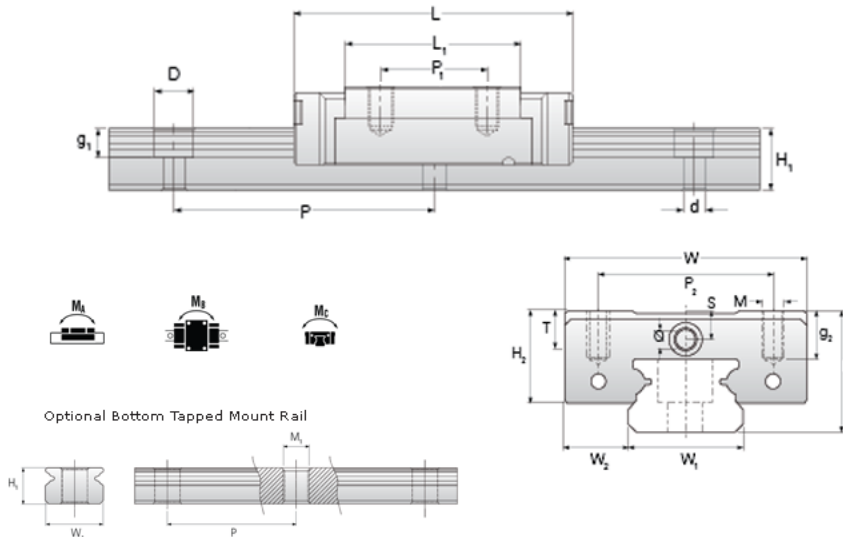

NMR 12ML EE Assembly

Call 800-321-7800 or visit us online at www.nookindustries.com to configure and order your NMR 12ML EE Assembly today!

Dimensions	
H [mm]	13
W ₂ [mm]	7.5
Standard Miniature Block Four Mounting Holes	
Details	
Size [mm]	12
Dimensions	
W [mm]	27
L [mm]	49
L ₁ [mm]	34
h ₂ [mm]	10.7
P ₁ [mm]	20
P ₂ [mm]	20
M × g ₂	M3 × 3.5
∅ [mm]	1.3
S [mm]	3.2
T [mm]	4.3
Forces and Torques	
Basic Load Ratings C [N]	3240
Basic Load Ratings C0 [N]	5630
Static Moment Ratings-M _a [N-m]	30.2
Static Moment Ratings-M _b [N-m]	30.2
Static Moment Ratings-M _c [N-m]	34.9
Weight	
Weight-Block [g]	51
Standard Miniature Rail Top Mount	
Details	
Size [mm]	12
Dimensions	
H [mm]	13
W ₁ [mm]	12
H ₁ [mm]	7.5
P [mm]	25
D [mm]	6
d ₁ [mm]	3.5
g ₁ [mm]	4.5
Weight	
Weights-Rail [g/m]	602.0
Standard Miniature Rail Bottom Tapped Mount	
Details	
Size [mm]	12
Dimensions	
H ₁ [mm]	7.5
W ₁ [mm]	12
P [mm]	25
M ₁	M4 × 0.7
Weight	