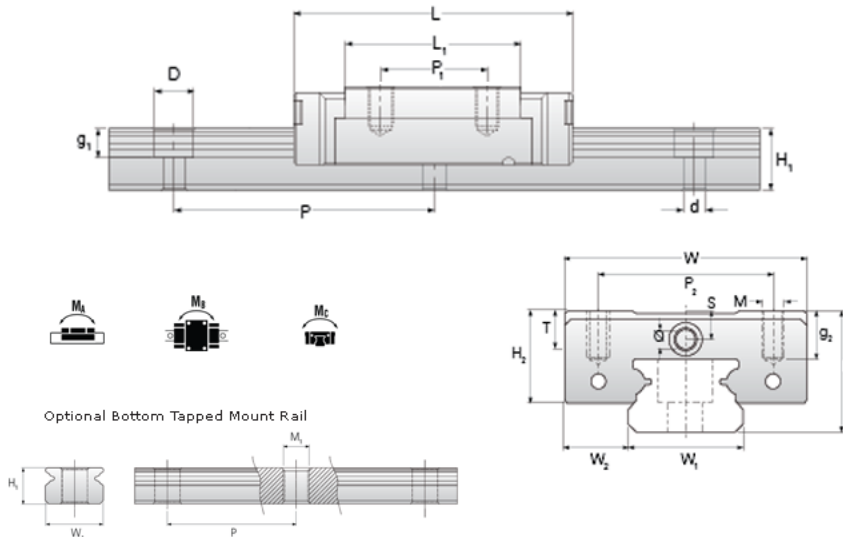

NMR 12ML EE Assembly

Call 800-321-7800 or visit us online at www.nookindustries.com to configure and order your NMR 12ML EE Assembly today!

Dimensions	
H [mm]	13
W ₂ [mm]	7.5
Standard Miniature Block Four Mounting Holes	
Details	
Size [mm]	12
Dimensions	
W [mm]	27
L [mm]	49
L ₁ [mm]	34
h ₂ [mm]	10.7
P ₁ [mm]	20
P ₂ [mm]	20
M × g ₂	M3 × 3.5
∅ [mm]	1.3
S [mm]	3.2
T [mm]	4.3
Forces and Torques	
Basic Load Ratings C [N]	3240
Basic Load Ratings C ₀ [N]	5630
Static Moment Ratings-M _a [N-m]	30.2
Static Moment Ratings-M _b [N-m]	30.2
Static Moment Ratings-M _c [N-m]	34.9
Weight	
Weight-Block [g]	51
Standard Miniature Rail Top Mount	
Details	
Size [mm]	12
Dimensions	
H [mm]	13
W ₁ [mm]	12
H ₁ [mm]	7.5
P [mm]	25
D [mm]	6
d ₁ [mm]	3.5
g ₁ [mm]	4.5
Weight	
Weights-Rail [g/m]	602.0
Standard Miniature Rail Bottom Tapped Mount	
Details	
Size [mm]	12
Dimensions	
H ₁ [mm]	7.5
W ₁ [mm]	12
P [mm]	25
M ₁	M4 × 0.7
Weight	