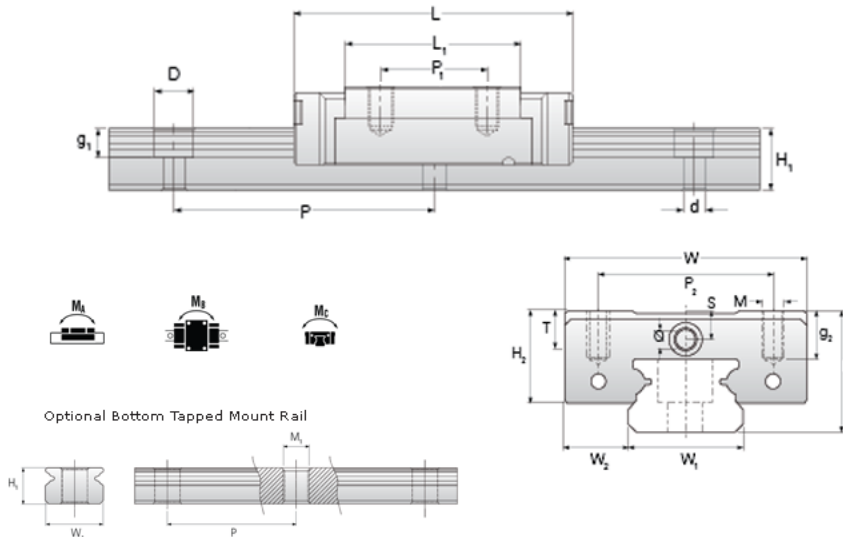

## NMR 12ML EE Assembly

Call 800-321-7800 or visit us online at [www.nookindustries.com](http://www.nookindustries.com) to configure and order your NMR 12ML EE Assembly today!

<b>Dimensions</b>	
H [mm]	13
W2 [mm]	7.5
<b>Standard Miniature Block Four Mounting Holes</b>	
<b>Details</b>	
Size [mm]	12
<b>Dimensions</b>	
W [mm]	27
L [mm]	49
L1 [mm]	34
h2 [mm]	10.7
P1 [mm]	20
P2 [mm]	20
M x g2	M3 x 3.5
Ø [mm]	1.3
S [mm]	3.2
T [mm]	4.3
<b>Forces and Torques</b>	
Basic Load Ratings C [N]	3240
Basic Load Ratings C0 [N]	5630
Static Moment Ratings-Ma [N-m]	30.2
Static Moment Ratings-Mb [N-m]	30.2
Static Moment Ratings-Mc [N-m]	34.9
<b>Weight</b>	
Weight-Block [g]	51
<b>Standard Miniature Rail Top Mount</b>	
<b>Details</b>	
Size [mm]	12
<b>Dimensions</b>	
H [mm]	13
W1 [mm]	12
H1 [mm]	7.5
P [mm]	25
D [mm]	6
d1 [mm]	3.5
g1 [mm]	4.5
<b>Weight</b>	
Weights-Rail [g/m]	602.0
<b>Standard Miniature Rail Bottom Tapped Mount</b>	
<b>Details</b>	
Size [mm]	12
<b>Dimensions</b>	
H1 [mm]	7.5
W1 [mm]	12
P [mm]	25
M1	M4 x 0.7
<b>Weight</b>	