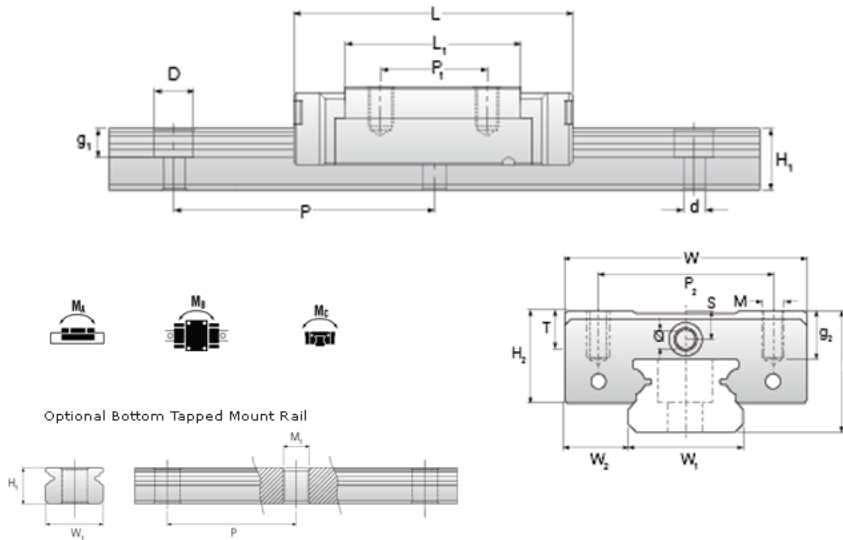

NMR 12MN EE Assembly

Call 800-321-7800 or visit us online at www.nookindustries.com to configure and order your NMR 12MN EE Assembly today!

Dimensions	
H [mm]	13
W2 [mm]	7.5
Standard Miniature Block Four Mounting Holes	
Details	
Size [mm]	12
Dimensions	
W [mm]	27
L [mm]	36.8
L1 [mm]	22
h2 [mm]	10.7
P1 [mm]	15
P2 [mm]	20
M x g2	M3 x 3.5
Ø [mm]	1.3
S [mm]	3.2
T [mm]	4.3
Forces and Torques	
Basic Load Ratings C [N]	2308
Basic Load Ratings C0 [N]	3465
Static Moment Ratings-Ma [N-m]	12.9
Static Moment Ratings-Mb [N-m]	12.9
Static Moment Ratings-Mc [N-m]	21.5
Weight	
Weight-Block [g]	34
Standard Miniature Rail Top Mount	
Details	
Size [mm]	12
Dimensions	
H [mm]	13
W1 [mm]	12
H1 [mm]	7.5
P [mm]	25
D [mm]	6
d1 [mm]	3.5
g1 [mm]	4.5
Weight	
Weights-Rail [g/m]	602.0
Standard Miniature Rail Bottom Tapped Mount	
Details	
Size [mm]	12
Dimensions	
H1 [mm]	7.5
W1 [mm]	12
P [mm]	25
M1	M4 x 0.7
Weight	