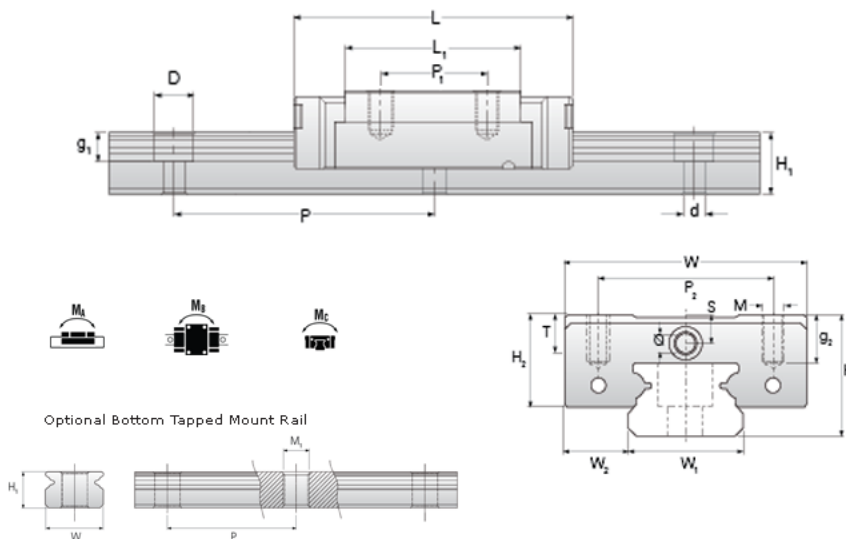

NMR 9ML EE Assembly

Call 800-321-7800 or visit us online at www.nookindustries.com to configure and order your NMR 9ML EE Assembly today!

Dimensions

H [mm]	10
W ₂ [mm]	5.5

Standard Miniature Block Four Mounting Holes

Details

Size [mm]	9
-----------	---

Dimensions

W [mm]	20
L [mm]	41.9
L ₁ [mm]	30.8
h ₂ [mm]	8.3
P ₁ [mm]	16
P ₂ [mm]	15
M × g ₂	M3 × 3.0
∅ [mm]	1.3
S [mm]	2.2
T [mm]	3.3

Forces and Torques

Basic Load Ratings C [N]	2135
Basic Load Ratings C ₀ [N]	3880
Static Moment Ratings-M _a [N-m]	12.4
Static Moment Ratings-M _b [N-m]	12.4
Static Moment Ratings-M _c [N-m]	18.2

Weight

Weight-Block [g]	28
------------------	----

Standard Miniature Rail Top Mount

Details

Size [mm]	9
-----------	---

Dimensions

H [mm]	10
W ₁ [mm]	9
H ₁ [mm]	5.5
P [mm]	20
D [mm]	6
d ₁ [mm]	3.5
g ₁ [mm]	3.5

Weight

Weights-Rail [g/m]	301.0
--------------------	-------

Standard Miniature Rail Bottom Tapped Mount

Details

Size [mm]	9
-----------	---

Dimensions

H ₁ [mm]	5.5
W ₁ [mm]	9
P [mm]	20
M ₁	M4 × 0.7

Weight