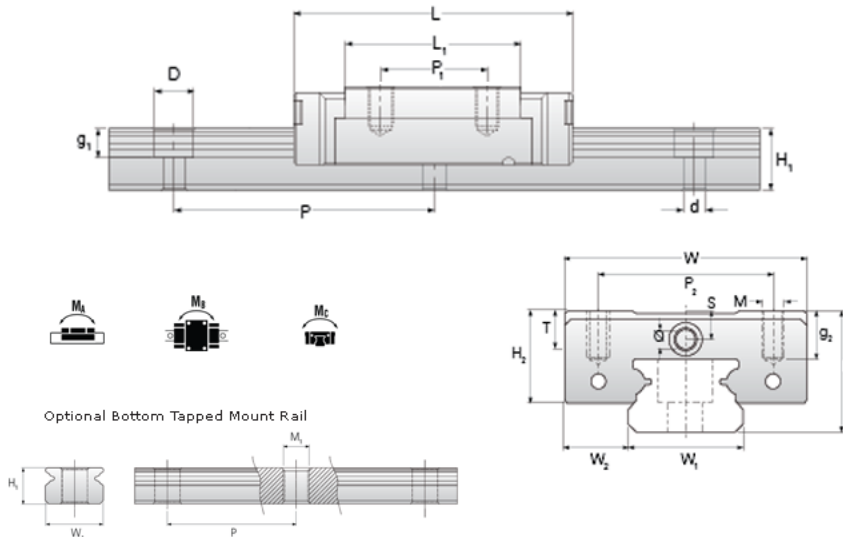

NMR 9MN EE Assembly

Call 800-321-7800 or visit us online at www.nookindustries.com to configure and order your NMR 9MN EE Assembly today!

Dimensions	
H [mm]	10
W ₂ [mm]	5.5
Standard Miniature Block Four Mounting Holes	
Details	
Size [mm]	9
Dimensions	
W [mm]	20
L [mm]	31.6
L ₁ [mm]	20.5
h ₂ [mm]	8.3
P ₁ [mm]	10
P ₂ [mm]	15
M × g ₂	M3 × 3.0
∅ [mm]	1.3
S [mm]	2.2
T [mm]	3.3
Forces and Torques	
Basic Load Ratings C [N]	1570
Basic Load Ratings C0 [N]	2495
Static Moment Ratings-M _a [N-m]	6.4
Static Moment Ratings-M _b [N-m]	6.4
Static Moment Ratings-M _c [N-m]	11.7
Weight	
Weight-Block [g]	18
Standard Miniature Rail Top Mount	
Details	
Size [mm]	9
Dimensions	
H [mm]	10
W ₁ [mm]	9
H ₁ [mm]	5.5
P [mm]	20
D [mm]	6
d ₁ [mm]	3.5
g ₁ [mm]	3.5
Weight	
Weights-Rail [g/m]	301.0
Standard Miniature Rail Bottom Tapped Mount	
Details	
Size [mm]	9
Dimensions	
H ₁ [mm]	5.5
W ₁ [mm]	9
P [mm]	20
M ₁	M4 × 0.7
Weight	