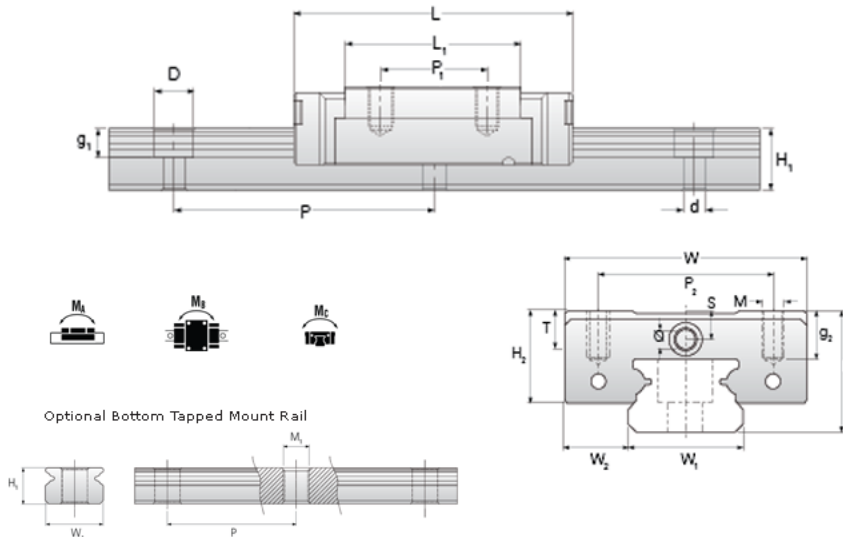

## NMR 9MN EE Assembly

Call 800-321-7800 or visit us online at [www.nookindustries.com](http://www.nookindustries.com) to configure and order your NMR 9MN EE Assembly today!

<b>Dimensions</b>	
H [mm]	10
W2 [mm]	5.5
<b>Standard Miniature Block Four Mounting Holes</b>	
<b>Details</b>	
Size [mm]	9
<b>Dimensions</b>	
W [mm]	20
L [mm]	31.6
L1 [mm]	20.5
h2 [mm]	8.3
P1 [mm]	10
P2 [mm]	15
M x g2	M3 x 3.0
Ø [mm]	1.3
S [mm]	2.2
T [mm]	3.3
<b>Forces and Torques</b>	
Basic Load Ratings C [N]	1570
Basic Load Ratings C0 [N]	2495
Static Moment Ratings-Ma [N-m]	6.4
Static Moment Ratings-Mb [N-m]	6.4
Static Moment Ratings-Mc [N-m]	11.7
<b>Weight</b>	
Weight-Block [g]	18
<b>Standard Miniature Rail Top Mount</b>	
<b>Details</b>	
Size [mm]	9
<b>Dimensions</b>	
H [mm]	10
W1 [mm]	9
H1 [mm]	5.5
P [mm]	20
D [mm]	6
d1 [mm]	3.5
g1 [mm]	3.5
<b>Weight</b>	
Weights-Rail [g/m]	301.0
<b>Standard Miniature Rail Bottom Tapped Mount</b>	
<b>Details</b>	
Size [mm]	9
<b>Dimensions</b>	
H1 [mm]	5.5
W1 [mm]	9
P [mm]	20
M1	M4 x 0.7
<b>Weight</b>	