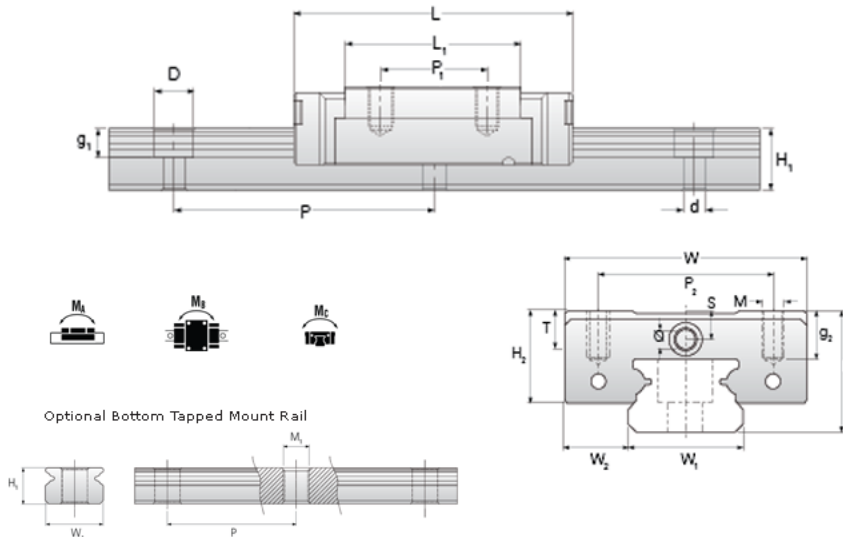

NMR 9MN EE Assembly

Call 800-321-7800 or visit us online at www.nookindustries.com to configure and order your NMR 9MN EE Assembly today!

Dimensions	
H [mm]	10
W2 [mm]	5.5
Standard Miniature Block Four Mounting Holes	
Details	
Size [mm]	9
Dimensions	
W [mm]	20
L [mm]	31.6
L1 [mm]	20.5
h2 [mm]	8.3
P1 [mm]	10
P2 [mm]	15
M x g2	M3 x 3.0
Ø [mm]	1.3
S [mm]	2.2
T [mm]	3.3
Forces and Torques	
Basic Load Ratings C [N]	1570
Basic Load Ratings C0 [N]	2495
Static Moment Ratings-Ma [N-m]	6.4
Static Moment Ratings-Mb [N-m]	6.4
Static Moment Ratings-Mc [N-m]	11.7
Weight	
Weight-Block [g]	18
Standard Miniature Rail Top Mount	
Details	
Size [mm]	9
Dimensions	
H [mm]	10
W1 [mm]	9
H1 [mm]	5.5
P [mm]	20
D [mm]	6
d1 [mm]	3.5
g1 [mm]	3.5
Weight	
Weights-Rail [g/m]	301.0
Standard Miniature Rail Bottom Tapped Mount	
Details	
Size [mm]	9
Dimensions	
H1 [mm]	5.5
W1 [mm]	9
P [mm]	20
M1	M4 x 0.7
Weight	