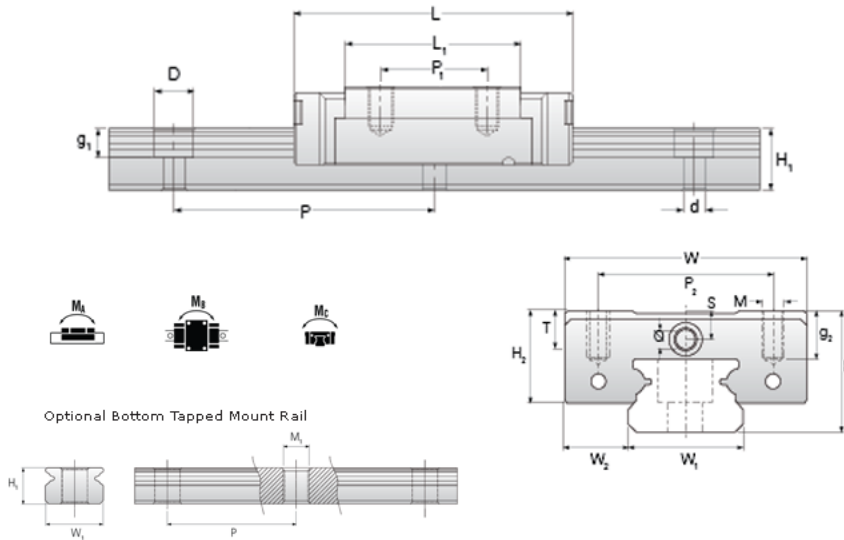

## NMR 9MN EE Assembly

Call 800-321-7800 or visit us online at [www.nookindustries.com](http://www.nookindustries.com) to configure and order your NMR 9MN EE Assembly today!

<b>Dimensions</b>	
H [mm]	10
W2 [mm]	5.5
<b>Standard Miniature Block Four Mounting Holes</b>	
<b>Details</b>	
Size [mm]	9
<b>Dimensions</b>	
W [mm]	20
L [mm]	31.6
L1 [mm]	20.5
h2 [mm]	8.3
P1 [mm]	10
P2 [mm]	15
M x g2	M3 x 3.0
Ø [mm]	1.3
S [mm]	2.2
T [mm]	3.3
<b>Forces and Torques</b>	
Basic Load Ratings C [N]	1570
Basic Load Ratings C0 [N]	2495
Static Moment Ratings-Ma [N-m]	6.4
Static Moment Ratings-Mb [N-m]	6.4
Static Moment Ratings-Mc [N-m]	11.7
<b>Weight</b>	
Weight-Block [g]	18
<b>Standard Miniature Rail Top Mount</b>	
<b>Details</b>	
Size [mm]	9
<b>Dimensions</b>	
H [mm]	10
W1 [mm]	9
H1 [mm]	5.5
P [mm]	20
D [mm]	6
d1 [mm]	3.5
g1 [mm]	3.5
<b>Weight</b>	
Weights-Rail [g/m]	301.0
<b>Standard Miniature Rail Bottom Tapped Mount</b>	
<b>Details</b>	
Size [mm]	9
<b>Dimensions</b>	
H1 [mm]	5.5
W1 [mm]	9
P [mm]	20
M1	M4 x 0.7
<b>Weight</b>	