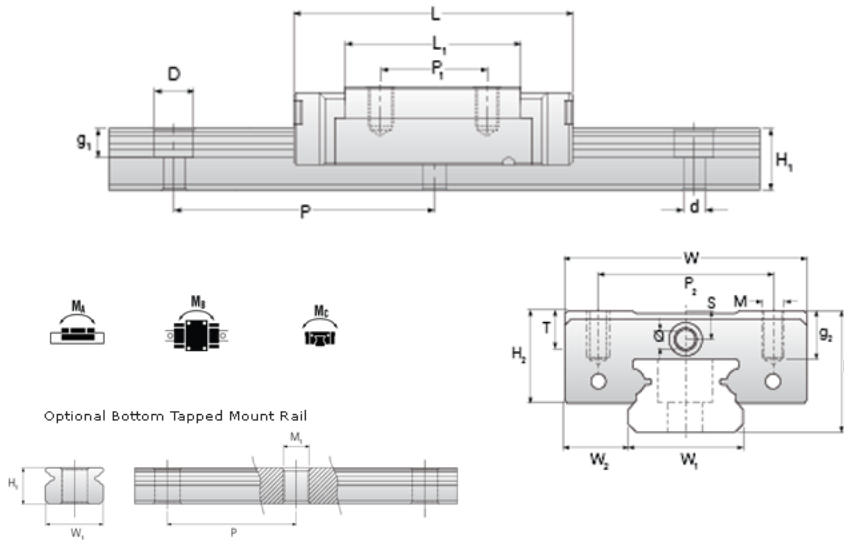

NMR 15MN ZUE Assembly

Call 800-321-7800 or visit us online at www.nookindustries.com to configure and order your NMR 15MN ZUE Assembly today!

Dimensions	
H [mm]	16
W2 [mm]	8.5
Standard Miniature Block Four Mounting Holes	
Details	
Size [mm]	15
Dimensions	
W [mm]	32
L [mm]	44.6
L1 [mm]	27
h2 [mm]	13.1
P1 [mm]	20
P2 [mm]	25
M x g2	M3 x 5.5
Ø [mm]	1.8
S [mm]	3.3
T [mm]	4.3
Forces and Torques	
Basic Load Ratings C [N]	3810
Basic Load Ratings C0 [N]	5590
Static Moment Ratings-Ma [N-m]	27.0
Static Moment Ratings-Mb [N-m]	27.0
Static Moment Ratings-Mc [N-m]	43.6
Weight	
Weight-Block [g]	61
Standard Miniature Rail Top Mount	
Details	
Size [mm]	15
Dimensions	
H [mm]	16
W1 [mm]	15
H1 [mm]	9.5
P [mm]	40
D [mm]	6
d1 [mm]	3.5
g1 [mm]	4.5
Weight	
Weights-Rail [g/m]	930.0
Standard Miniature Rail Bottom Tapped Mount	
Details	
Size [mm]	15
Dimensions	
H1 [mm]	9.5
W1 [mm]	15
P [mm]	40
M1	M4 x 0.7
Weight	