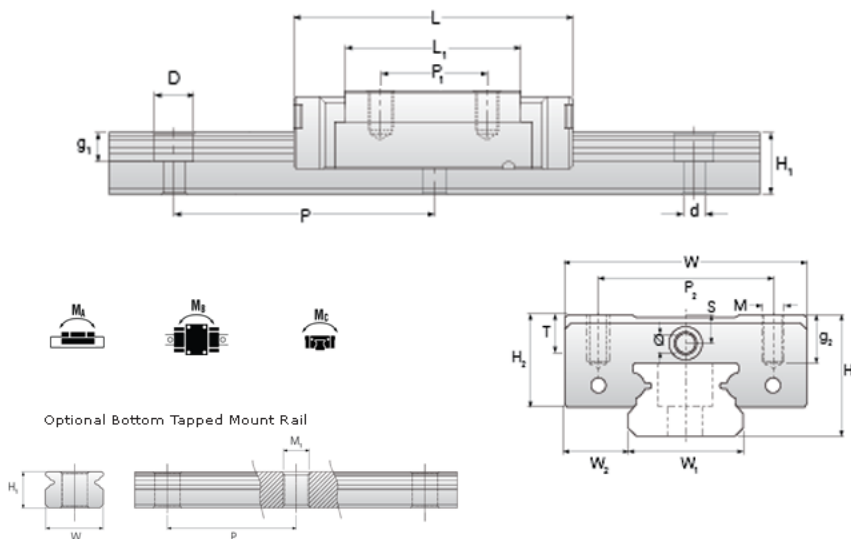

NMR 15MN ZUE Assembly

Call 800-321-7800 or visit us online at www.nookindustries.com to configure and order your NMR 15MN ZUE Assembly today!

Dimensions

H [mm]	16
W2 [mm]	8.5

Standard Miniature Block Four Mounting Holes

Details

Size [mm]	15
-----------	----

Dimensions

W [mm]	32
L [mm]	44.6
L1 [mm]	27
h2 [mm]	13.1
P1 [mm]	20
P2 [mm]	25
M x g2	M3 x 5.5
Ø [mm]	1.8
S [mm]	3.3
T [mm]	4.3

Forces and Torques

Basic Load Ratings C [N]	3810
Basic Load Ratings C0 [N]	5590
Static Moment Ratings-Ma [N-m]	27.0
Static Moment Ratings-Mb [N-m]	27.0
Static Moment Ratings-Mc [N-m]	43.6

Weight

Weight-Block [g]	61
------------------	----

Standard Miniature Rail Top Mount

Details

Size [mm]	15
-----------	----

Dimensions

H [mm]	16
W1 [mm]	15
H1 [mm]	9.5
P [mm]	40
D [mm]	6
d1 [mm]	3.5
g1 [mm]	4.5

Weight

Weights-Rail [g/m]	930.0
--------------------	-------

Standard Miniature Rail Bottom Tapped Mount

Details

Size [mm]	15
-----------	----

Dimensions

H1 [mm]	9.5
W1 [mm]	15
P [mm]	40
M1	M4 x 0.7

Weight