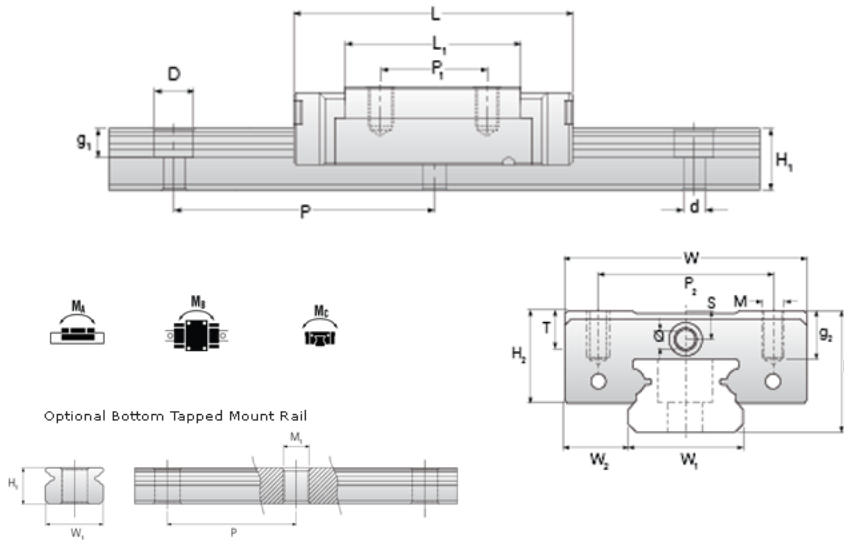

## NMR 12ML ZUE Assembly

Call 800-321-7800 or visit us online at [www.nookindustries.com](http://www.nookindustries.com) to configure and order your NMR 12ML ZUE Assembly today!

<b>Dimensions</b>	
H [mm]	13
W2 [mm]	7.5
<b>Standard Miniature Block Four Mounting Holes</b>	
<b>Details</b>	
Size [mm]	12
<b>Dimensions</b>	
W [mm]	27
L [mm]	49
L1 [mm]	34
h2 [mm]	10.8
P1 [mm]	20
P2 [mm]	20
M x g2	M3 x 3.5
Ø [mm]	1.3
S [mm]	3.2
T [mm]	4.3
<b>Forces and Torques</b>	
Basic Load Ratings C [N]	3240
Basic Load Ratings C0 [N]	5630
Static Moment Ratings-Ma [N-m]	30.2
Static Moment Ratings-Mb [N-m]	30.2
Static Moment Ratings-Mc [N-m]	34.9
<b>Weight</b>	
Weight-Block [g]	51
<b>Standard Miniature Rail Top Mount</b>	
<b>Details</b>	
Size [mm]	12
<b>Dimensions</b>	
H [mm]	13
W1 [mm]	12
H1 [mm]	7.5
P [mm]	25
D [mm]	6
d1 [mm]	3.5
g1 [mm]	4.5
<b>Weight</b>	
Weights-Rail [g/m]	602.0
<b>Standard Miniature Rail Bottom Tapped Mount</b>	
<b>Details</b>	
Size [mm]	12
<b>Dimensions</b>	
H1 [mm]	7.5
W1 [mm]	12
P [mm]	25
M1	M4 x 0.7
<b>Weight</b>	