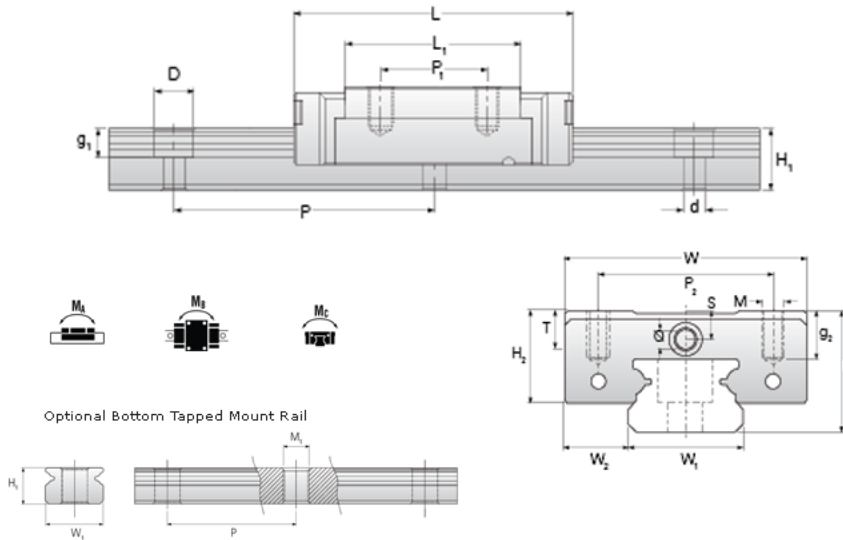

NMR 12MN ZUE Assembly

Call 800-321-7800 or visit us online at www.nookindustries.com to configure and order your NMR 12MN ZUE Assembly today!

Dimensions	
H [mm]	13
W ₂ [mm]	7.5
Standard Miniature Block Four Mounting Holes	
Details	
Size [mm]	12
Dimensions	
W [mm]	27
L [mm]	36.8
L ₁ [mm]	22
h ₂ [mm]	10.6
P ₁ [mm]	15
P ₂ [mm]	20
M × g ₂	M3 × 3.5
∅ [mm]	1.3
S [mm]	3.2
T [mm]	4.3
Forces and Torques	
Basic Load Ratings C [N]	2308
Basic Load Ratings C0 [N]	3465
Static Moment Ratings-M _a [N-m]	12.9
Static Moment Ratings-M _b [N-m]	12.9
Static Moment Ratings-M _c [N-m]	21.5
Weight	
Weight-Block [g]	34
Standard Miniature Rail Top Mount	
Details	
Size [mm]	12
Dimensions	
H [mm]	13
W ₁ [mm]	12
H ₁ [mm]	7.5
P [mm]	25
D [mm]	6
d ₁ [mm]	3.5
g ₁ [mm]	4.5
Weight	
Weights-Rail [g/m]	602.0
Standard Miniature Rail Bottom Tapped Mount	
Details	
Size [mm]	12
Dimensions	
H ₁ [mm]	7.5
W ₁ [mm]	12
P [mm]	25
M ₁	M4 × 0.7
Weight	