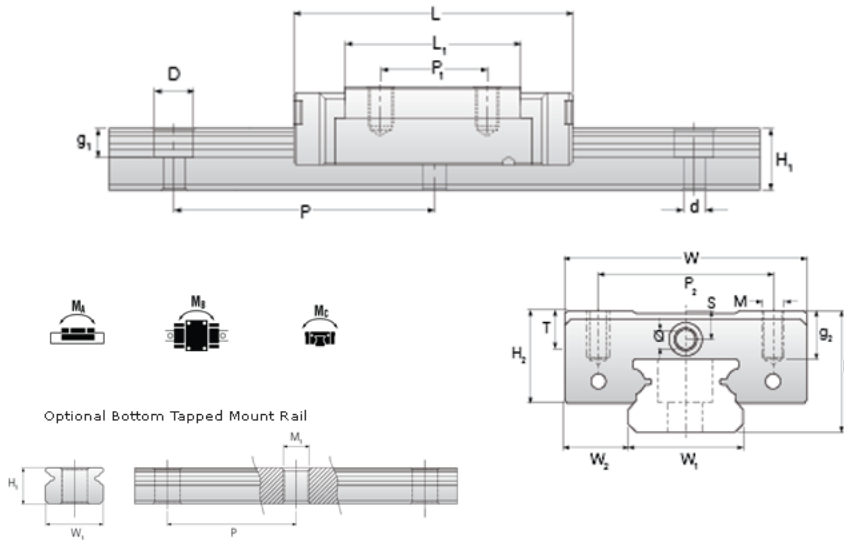

NMR 15MN SUE Assembly

Call 800-321-7800 or visit us online at www.nookindustries.com to configure and order your NMR 15MN SUE Assembly today!

Dimensions	
H [mm]	16
W2 [mm]	8.5
Standard Miniature Block Four Mounting Holes	
Details	
Size [mm]	15
Dimensions	
W [mm]	32
L [mm]	44.6
L1 [mm]	27
h2 [mm]	13.1
P1 [mm]	20
P2 [mm]	25
M x g2	M3 x 5.5
Ø [mm]	1.8
S [mm]	3.3
T [mm]	4.3
Forces and Torques	
Basic Load Ratings C [N]	3810
Basic Load Ratings C0 [N]	5590
Static Moment Ratings-Ma [N-m]	27.0
Static Moment Ratings-Mb [N-m]	27.0
Static Moment Ratings-Mc [N-m]	43.6
Weight	
Weight-Block [g]	61
Standard Miniature Rail Top Mount	
Details	
Size [mm]	15
Dimensions	
H [mm]	16
W1 [mm]	15
H1 [mm]	9.5
P [mm]	40
D [mm]	6
d1 [mm]	3.5
g1 [mm]	4.5
Weight	
Weights-Rail [g/m]	930.0
Standard Miniature Rail Bottom Tapped Mount	
Details	
Size [mm]	15
Dimensions	
H1 [mm]	9.5
W1 [mm]	15
P [mm]	40
M1	M4 x 0.7
Weight	