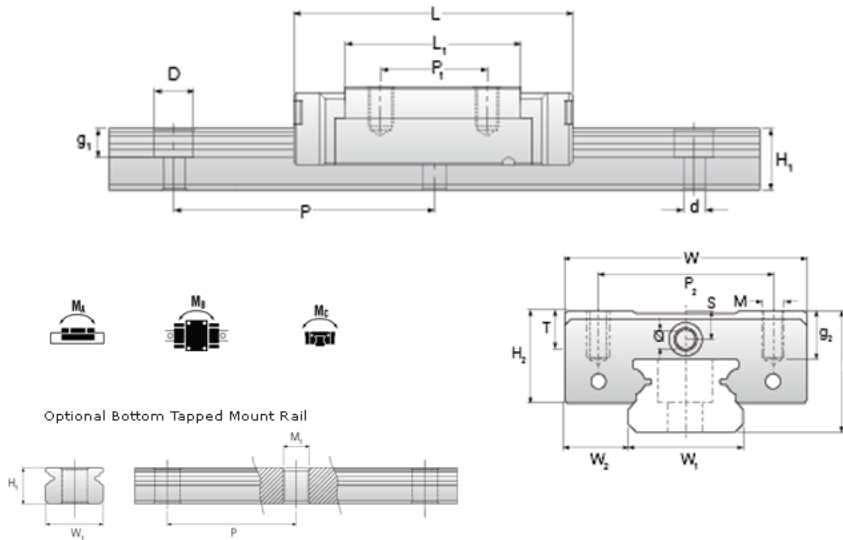

NMR 12MN ZZ Assembly

Call 800-321-7800 or visit us online at www.nookindustries.com to configure and order your NMR 12MN ZZ Assembly today!

| | |
|---|----------|
| Dimensions | |
| H [mm] | 13 |
| W ₂ [mm] | 7.5 |
| Standard Miniature Block Four Mounting Holes | |
| Details | |
| Size [mm] | 12 |
| Dimensions | |
| W [mm] | 27 |
| L [mm] | 35.4 |
| L ₁ [mm] | 22 |
| h ₂ [mm] | 10 |
| P ₁ [mm] | 15 |
| P ₂ [mm] | 20 |
| M × g ₂ | M3 × 3.5 |
| ∅ [mm] | 1.3 |
| S [mm] | 3.2 |
| T [mm] | 4.3 |
| Forces and Torques | |
| Basic Load Ratings C [N] | 2308 |
| Basic Load Ratings C0 [N] | 3465 |
| Static Moment Ratings-M _a [N-m] | 12.9 |
| Static Moment Ratings-M _b [N-m] | 12.9 |
| Static Moment Ratings-M _c [N-m] | 21.5 |
| Weight | |
| Weight-Block [g] | 34 |
| Standard Miniature Rail Top Mount | |
| Details | |
| Size [mm] | 12 |
| Dimensions | |
| H [mm] | 13 |
| W ₁ [mm] | 12 |
| H ₁ [mm] | 7.5 |
| P [mm] | 25 |
| D [mm] | 6 |
| d ₁ [mm] | 3.5 |
| g ₁ [mm] | 4.5 |
| Weight | |
| Weights-Rail [g/m] | 602.0 |
| Standard Miniature Rail Bottom Tapped Mount | |
| Details | |
| Size [mm] | 12 |
| Dimensions | |
| H ₁ [mm] | 7.5 |
| W ₁ [mm] | 12 |
| P [mm] | 25 |
| M ₁ | M4 × 0.7 |
| Weight | |