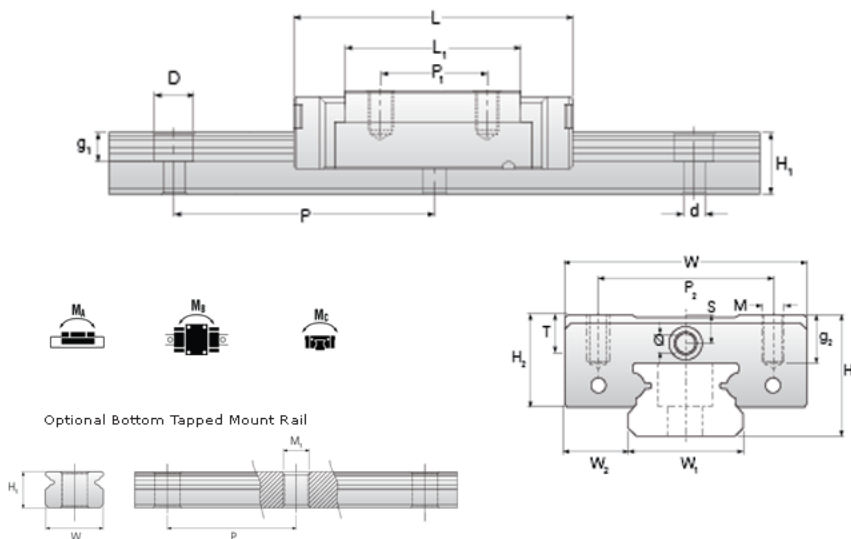

NMR 15MN SS Assembly

Call 800-321-7800 or visit us online at www.nookindustries.com to configure and order your NMR 15MN SS Assembly today!

Dimensions

H [mm]	16
W2 [mm]	8.5

Standard Miniature Block Four Mounting Holes

Details

Size [mm]	15
-----------	----

Dimensions

W [mm]	32
L [mm]	43
L1 [mm]	27
h2 [mm]	12
P1 [mm]	20
P2 [mm]	25
M x g2	M3 x 5.5
Ø [mm]	1.8
S [mm]	3.3
T [mm]	4.3

Forces and Torques

Basic Load Ratings C [N]	3810
Basic Load Ratings C0 [N]	5590
Static Moment Ratings-Ma [N-m]	27.0
Static Moment Ratings-Mb [N-m]	27.0
Static Moment Ratings-Mc [N-m]	43.6

Weight

Weight-Block [g]	61
------------------	----

Standard Miniature Rail Top Mount

Details

Size [mm]	15
-----------	----

Dimensions

H [mm]	16
W1 [mm]	15
H1 [mm]	9.5
P [mm]	40
D [mm]	6
d1 [mm]	3.5
g1 [mm]	4.5

Weight

Weights-Rail [g/m]	930.0
--------------------	-------

Standard Miniature Rail Bottom Tapped Mount

Details

Size [mm]	15
-----------	----

Dimensions

H1 [mm]	9.5
W1 [mm]	15
P [mm]	40
M1	M4 x 0.7

Weight