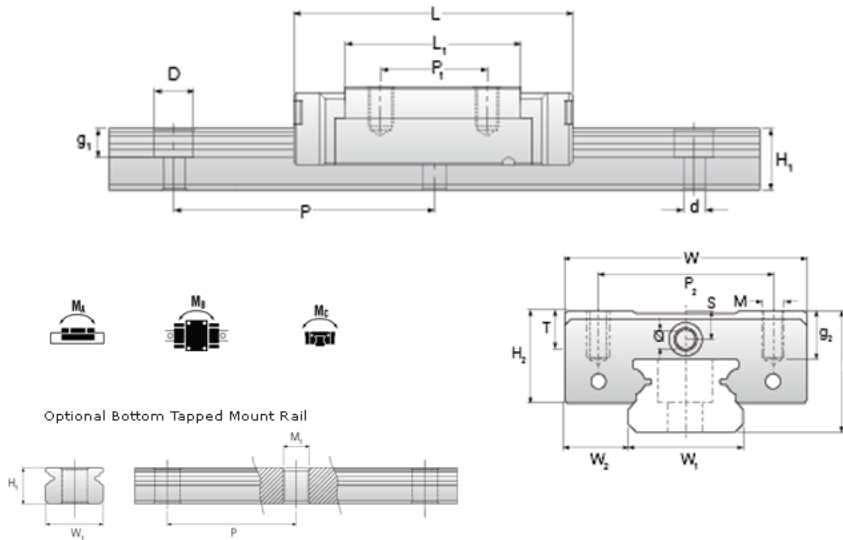

NMR 9ML SS Assembly

Call 800-321-7800 or visit us online at www.nookindustries.com to configure and order your NMR 9ML SS Assembly today!

Dimensions	
H [mm]	10
W ₂ [mm]	5.5
Standard Miniature Block Four Mounting Holes	
Details	
Size [mm]	9
Dimensions	
W [mm]	20
L [mm]	40.9
L ₁ [mm]	30.8
h ₂ [mm]	7.8
P ₁ [mm]	16
P ₂ [mm]	15
M × g ₂	M3 × 3.0
∅ [mm]	1.3
S [mm]	2.2
T [mm]	3.3
Forces and Torques	
Basic Load Ratings C [N]	2135
Basic Load Ratings C0 [N]	3880
Static Moment Ratings-M _a [N-m]	12.4
Static Moment Ratings-M _b [N-m]	12.4
Static Moment Ratings-M _c [N-m]	18.2
Weight	
Weight-Block [g]	28
Standard Miniature Rail Top Mount	
Details	
Size [mm]	9
Dimensions	
H [mm]	10
W ₁ [mm]	9
H ₁ [mm]	5.5
P [mm]	20
D [mm]	6
d ₁ [mm]	3.5
g ₁ [mm]	3.5
Weight	
Weights-Rail [g/m]	301.0
Standard Miniature Rail Bottom Tapped Mount	
Details	
Size [mm]	9
Dimensions	
H ₁ [mm]	5.5
W ₁ [mm]	9
P [mm]	20
M ₁	M4 × 0.7
Weight	