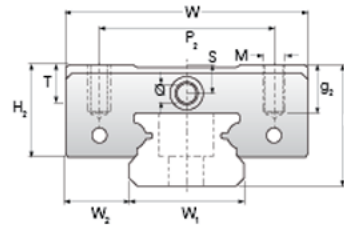

NMR 7ML SS Assembly

Call 800-321-7800 or visit us online at www.nookindustries.com to configure and order your NMR 7ML SS Assembly today!

Dimensions	
H [mm]	8
W2 [mm]	5
Standard Miniature Block Four Mounting Holes	
Details	
Size [mm]	7
Dimensions	
W [mm]	17
L [mm]	31.2
L1 [mm]	21.8
h2 [mm]	6.5
P1 [mm]	13
P2 [mm]	12
M x g2	M2 x 2.5
Ø [mm]	1.1
S [mm]	1.6
T [mm]	2.8
Forces and Torques	
Basic Load Ratings C [N]	1310
Basic Load Ratings C0 [N]	2440
Static Moment Ratings-Ma [N-m]	7.7
Static Moment Ratings-Mb [N-m]	7.7
Static Moment Ratings-Mc [N-m]	9.0
Weight	
Weight-Block [g]	14
Standard Miniature Rail Top Mount	
Details	
Size [mm]	7
Dimensions	
H [mm]	8
W1 [mm]	7
H1 [mm]	4.7
P [mm]	15
D [mm]	4.2
d1 [mm]	2.4
g1 [mm]	2.3
Weight	
Weights-Rail [g/m]	215.0
Standard Miniature Rail Bottom Tapped Mount	
Details	
Size [mm]	7
Dimensions	
H1 [mm]	4.7
W1 [mm]	7
P [mm]	15
M1	M3 x .05
Weight	