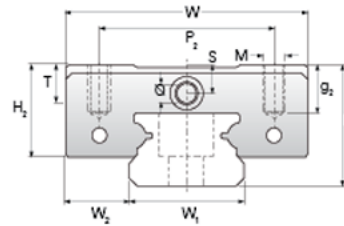

## NMR 7ML SS Assembly

Call 800-321-7800 or visit us online at [www.nookindustries.com](http://www.nookindustries.com) to configure and order your NMR 7ML SS Assembly today!

<b>Dimensions</b>	
H [mm]	8
W2 [mm]	5
<b>Standard Miniature Block Four Mounting Holes</b>	
<b>Details</b>	
Size [mm]	7
<b>Dimensions</b>	
W [mm]	17
L [mm]	31.2
L1 [mm]	21.8
h2 [mm]	6.5
P1 [mm]	13
P2 [mm]	12
M x g2	M2 x 2.5
Ø [mm]	1.1
S [mm]	1.6
T [mm]	2.8
<b>Forces and Torques</b>	
Basic Load Ratings C [N]	1310
Basic Load Ratings C0 [N]	2440
Static Moment Ratings-Ma [N-m]	7.7
Static Moment Ratings-Mb [N-m]	7.7
Static Moment Ratings-Mc [N-m]	9.0
<b>Weight</b>	
Weight-Block [g]	14
<b>Standard Miniature Rail Top Mount</b>	
<b>Details</b>	
Size [mm]	7
<b>Dimensions</b>	
H [mm]	8
W1 [mm]	7
H1 [mm]	4.7
P [mm]	15
D [mm]	4.2
d1 [mm]	2.4
g1 [mm]	2.3
<b>Weight</b>	
Weights-Rail [g/m]	215.0
<b>Standard Miniature Rail Bottom Tapped Mount</b>	
<b>Details</b>	
Size [mm]	7
<b>Dimensions</b>	
H1 [mm]	4.7
W1 [mm]	7
P [mm]	15
M1	M3 x .05
<b>Weight</b>	