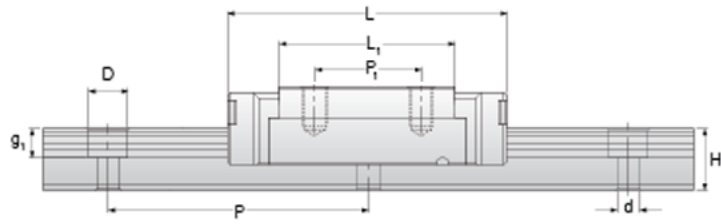

NMR 7ML SS Assembly

Call 800-321-7800 or visit us online at www.nookindustries.com to configure and order your NMR 7ML SS Assembly today!

Dimensions	
H [mm]	8
W2 [mm]	5
Standard Miniature Block Four Mounting Holes	
Details	
Size [mm]	7
Dimensions	
W [mm]	17
L [mm]	31.2
L1 [mm]	21.8
h2 [mm]	6.5
P1 [mm]	13
P2 [mm]	12
M x g2	M2 x 2.5
Ø [mm]	1.1
S [mm]	1.6
T [mm]	2.8
Forces and Torques	
Basic Load Ratings C [N]	1310
Basic Load Ratings C0 [N]	2440
Static Moment Ratings-Ma [N-m]	7.7
Static Moment Ratings-Mb [N-m]	7.7
Static Moment Ratings-Mc [N-m]	9.0
Weight	
Weight-Block [g]	14
Standard Miniature Rail Top Mount	
Details	
Size [mm]	7
Dimensions	
H [mm]	8
W1 [mm]	7
H1 [mm]	4.7
P [mm]	15
D [mm]	4.2
d1 [mm]	2.4
g1 [mm]	2.3
Weight	
Weights-Rail [g/m]	215.0
Standard Miniature Rail Bottom Tapped Mount	
Details	
Size [mm]	7
Dimensions	
H1 [mm]	4.7
W1 [mm]	7
P [mm]	15
M1	M3 x .05
Weight	