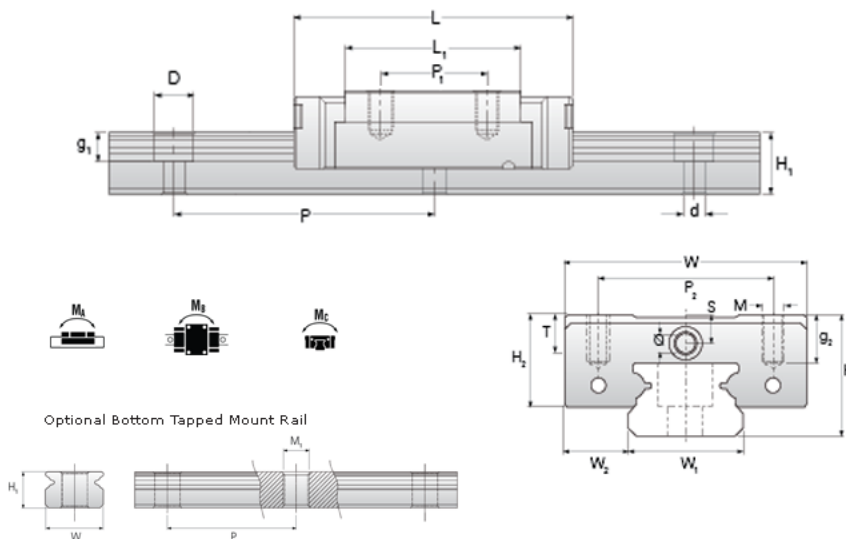

## NMR 7ML SS Assembly

Call 800-321-7800 or visit us online at [www.nookindustries.com](http://www.nookindustries.com) to configure and order your NMR 7ML SS Assembly today!

<b>Dimensions</b>	
H [mm]	8
W2 [mm]	5
<b>Standard Miniature Block Four Mounting Holes</b>	
<b>Details</b>	
Size [mm]	7
<b>Dimensions</b>	
W [mm]	17
L [mm]	31.2
L1 [mm]	21.8
h2 [mm]	6.5
P1 [mm]	13
P2 [mm]	12
M x g2	M2 x 2.5
Ø [mm]	1.1
S [mm]	1.6
T [mm]	2.8
<b>Forces and Torques</b>	
Basic Load Ratings C [N]	1310
Basic Load Ratings C0 [N]	2440
Static Moment Ratings-Ma [N-m]	7.7
Static Moment Ratings-Mb [N-m]	7.7
Static Moment Ratings-Mc [N-m]	9.0
<b>Weight</b>	
Weight-Block [g]	14
<b>Standard Miniature Rail Top Mount</b>	
<b>Details</b>	
Size [mm]	7
<b>Dimensions</b>	
H [mm]	8
W1 [mm]	7
H1 [mm]	4.7
P [mm]	15
D [mm]	4.2
d1 [mm]	2.4
g1 [mm]	2.3
<b>Weight</b>	
Weights-Rail [g/m]	215.0
<b>Standard Miniature Rail Bottom Tapped Mount</b>	
<b>Details</b>	
Size [mm]	7
<b>Dimensions</b>	
H1 [mm]	4.7
W1 [mm]	7
P [mm]	15
M1	M3 x .05
<b>Weight</b>	