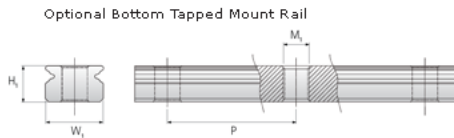

## NMR 7ML SS Assembly

Call 800-321-7800 or visit us online at [www.nookindustries.com](http://www.nookindustries.com) to configure and order your NMR 7ML SS Assembly today!

<b>Dimensions</b>	
H [mm]	8
W2 [mm]	5
<b>Standard Miniature Block Four Mounting Holes</b>	
<b>Details</b>	
Size [mm]	7
<b>Dimensions</b>	
W [mm]	17
L [mm]	31.2
L1 [mm]	21.8
h2 [mm]	6.5
P1 [mm]	13
P2 [mm]	12
M x g2	M2 x 2.5
Ø [mm]	1.1
S [mm]	1.6
T [mm]	2.8
<b>Forces and Torques</b>	
Basic Load Ratings C [N]	1310
Basic Load Ratings C0 [N]	2440
Static Moment Ratings-Ma [N-m]	7.7
Static Moment Ratings-Mb [N-m]	7.7
Static Moment Ratings-Mc [N-m]	9.0
<b>Weight</b>	
Weight-Block [g]	14
<b>Standard Miniature Rail Top Mount</b>	
<b>Details</b>	
Size [mm]	7
<b>Dimensions</b>	
H [mm]	8
W1 [mm]	7
H1 [mm]	4.7
P [mm]	15
D [mm]	4.2
d1 [mm]	2.4
g1 [mm]	2.3
<b>Weight</b>	
Weights-Rail [g/m]	215.0
<b>Standard Miniature Rail Bottom Tapped Mount</b>	
<b>Details</b>	
Size [mm]	7
<b>Dimensions</b>	
H1 [mm]	4.7
W1 [mm]	7
P [mm]	15
M1	M3 x .05
<b>Weight</b>	