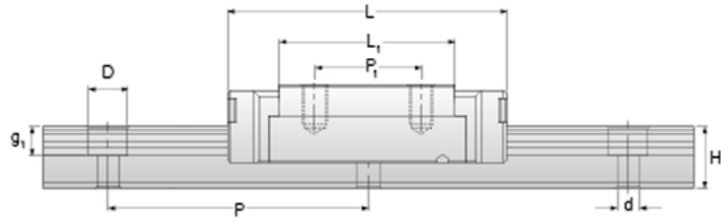

## NMR 7ML SS Assembly

Call 800-321-7800 or visit us online at [www.nookindustries.com](http://www.nookindustries.com) to configure and order your NMR 7ML SS Assembly today!

<b>Dimensions</b>	
H [mm]	8
W2 [mm]	5
<b>Standard Miniature Block Four Mounting Holes</b>	
<b>Details</b>	
Size [mm]	7
<b>Dimensions</b>	
W [mm]	17
L [mm]	31.2
L1 [mm]	21.8
h2 [mm]	6.5
P1 [mm]	13
P2 [mm]	12
M x g2	M2 x 2.5
Ø [mm]	1.1
S [mm]	1.6
T [mm]	2.8
<b>Forces and Torques</b>	
Basic Load Ratings C [N]	1310
Basic Load Ratings C0 [N]	2440
Static Moment Ratings-Ma [N-m]	7.7
Static Moment Ratings-Mb [N-m]	7.7
Static Moment Ratings-Mc [N-m]	9.0
<b>Weight</b>	
Weight-Block [g]	14
<b>Standard Miniature Rail Top Mount</b>	
<b>Details</b>	
Size [mm]	7
<b>Dimensions</b>	
H [mm]	8
W1 [mm]	7
H1 [mm]	4.7
P [mm]	15
D [mm]	4.2
d1 [mm]	2.4
g1 [mm]	2.3
<b>Weight</b>	
Weights-Rail [g/m]	215.0
<b>Standard Miniature Rail Bottom Tapped Mount</b>	
<b>Details</b>	
Size [mm]	7
<b>Dimensions</b>	
H1 [mm]	4.7
W1 [mm]	7
P [mm]	15
M1	M3 x .05
<b>Weight</b>	