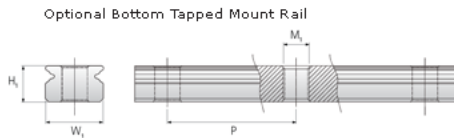

NMR 7ML SS Assembly

Call 800-321-7800 or visit us online at www.nookindustries.com to configure and order your NMR 7ML SS Assembly today!

Dimensions	
H [mm]	8
W2 [mm]	5
Standard Miniature Block Four Mounting Holes	
Details	
Size [mm]	7
Dimensions	
W [mm]	17
L [mm]	31.2
L1 [mm]	21.8
h2 [mm]	6.5
P1 [mm]	13
P2 [mm]	12
M x g2	M2 x 2.5
Ø [mm]	1.1
S [mm]	1.6
T [mm]	2.8
Forces and Torques	
Basic Load Ratings C [N]	1310
Basic Load Ratings C0 [N]	2440
Static Moment Ratings-Ma [N-m]	7.7
Static Moment Ratings-Mb [N-m]	7.7
Static Moment Ratings-Mc [N-m]	9.0
Weight	
Weight-Block [g]	14
Standard Miniature Rail Top Mount	
Details	
Size [mm]	7
Dimensions	
H [mm]	8
W1 [mm]	7
H1 [mm]	4.7
P [mm]	15
D [mm]	4.2
d1 [mm]	2.4
g1 [mm]	2.3
Weight	
Weights-Rail [g/m]	215.0
Standard Miniature Rail Bottom Tapped Mount	
Details	
Size [mm]	7
Dimensions	
H1 [mm]	4.7
W1 [mm]	7
P [mm]	15
M1	M3 x .05
Weight	