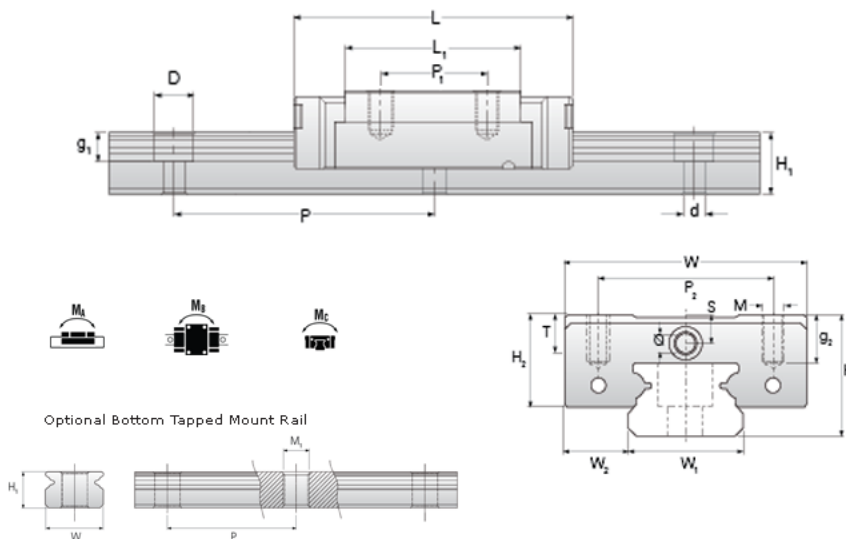

NMR 7MN SS Assembly

Call 800-321-7800 or visit us online at www.nookindustries.com to configure and order your NMR 7MN SS Assembly today!

Dimensions

H [mm]	8
W ₂ [mm]	5

Standard Miniature Block Four Mounting Holes

Details

Size [mm]	7
-----------	---

Dimensions

W [mm]	17
L [mm]	23.7
L ₁ [mm]	14.3
h ₂ [mm]	6.5
P ₁ [mm]	8
P ₂ [mm]	12
M × g ₂	M2 × 2.5
∅ [mm]	1.1
S [mm]	1.6
T [mm]	2.8

Forces and Torques

Basic Load Ratings C [N]	890
Basic Load Ratings C ₀ [N]	1400
Static Moment Ratings-M _a [N-m]	3.3
Static Moment Ratings-M _b [N-m]	3.3
Static Moment Ratings-M _c [N-m]	5.2

Weight

Weight-Block [g]	8
------------------	---

Standard Miniature Rail Top Mount

Details

Size [mm]	7
-----------	---

Dimensions

H [mm]	8
W ₁ [mm]	7
H ₁ [mm]	4.7
P [mm]	15
D [mm]	4.2
d ₁ [mm]	2.4
g ₁ [mm]	2.3

Weight

Weights-Rail [g/m]	215.0
--------------------	-------

Standard Miniature Rail Bottom Tapped Mount

Details

Size [mm]	7
-----------	---

Dimensions

H ₁ [mm]	4.7
W ₁ [mm]	7
P [mm]	15
M ₁	M3 × .05

Weight