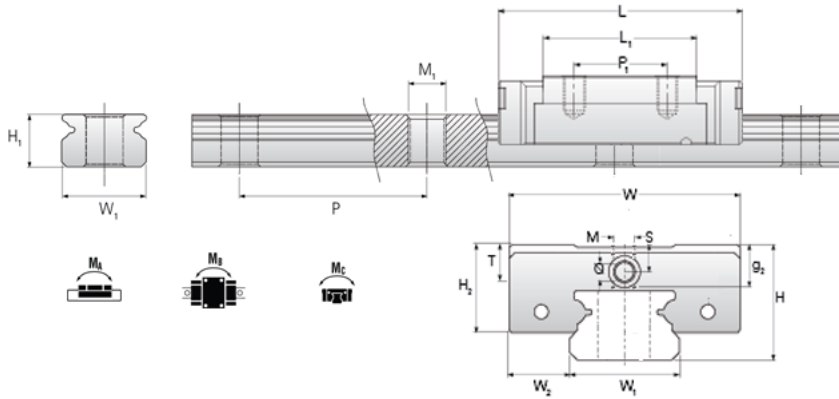

## NMRU 3MN SS Assembly

Call 800-321-7800 or visit us online at [www.nookindustries.com](http://www.nookindustries.com) to configure and order your NMRU 3MN SS Assembly today!

<b>Dimensions</b>	
H [mm]	4
W2 [mm]	2.5
<b>Standard Miniature Block Two Axial Mounting Holes</b>	
<b>Details</b>	
Size [mm]	3
<b>Dimensions</b>	
W [mm]	8
L [mm]	11.7
L1 [mm]	6.7
h2 [mm]	3
P1 [mm]	3.5
M x g2	M1.6 x 1.1
Ø	0.3
S	0.7
T	1.5
<b>Forces and Torques</b>	
Basic Load Ratings C [N]	190
Basic Load Ratings C0 [N]	310
Static Moment Ratings-Ma [N-m]	0.4
Static Moment Ratings-Mb [N-m]	0.4
Static Moment Ratings-Mc [N-m]	0.6
<b>Weight</b>	
Weight-Block [g]	0.9
<b>Standard Miniature Rail Bottom Tapped Mount</b>	
<b>Details</b>	
Size [mm]	3
<b>Dimensions</b>	
H1 [mm]	2.6
W1 [mm]	3
P [mm]	10
M1	M1.6 x 0.35
<b>Weight</b>	
Weights-Rail [g/m]	53.0