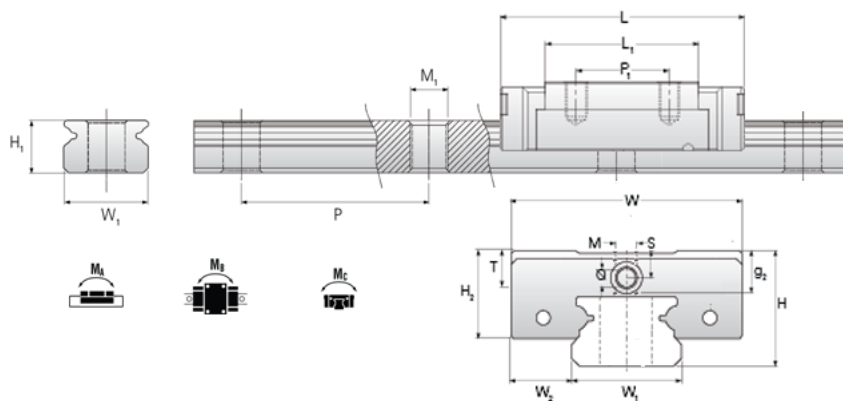

## NMRU 3MN SS Assembly

Call 800-321-7800 or visit us online at [www.nookindustries.com](http://www.nookindustries.com) to configure and order your NMRU 3MN SS Assembly today!

<b>Dimensions</b>	
H [mm]	4
W2 [mm]	2.5
<b>Standard Miniature Block Two Axial Mounting Holes</b>	
<b>Details</b>	
Size [mm]	3
<b>Dimensions</b>	
W [mm]	8
L [mm]	11.7
L1 [mm]	6.7
h2 [mm]	3
P1 [mm]	3.5
M x g2	M1.6 x 1.1
Ø	0.3
S	0.7
T	1.5
<b>Forces and Torques</b>	
Basic Load Ratings C [N]	190
Basic Load Ratings C0 [N]	310
Static Moment Ratings-Ma [N-m]	0.4
Static Moment Ratings-Mb [N-m]	0.4
Static Moment Ratings-Mc [N-m]	0.6
<b>Weight</b>	
Weight-Block [g]	0.9
<b>Standard Miniature Rail Bottom Tapped Mount</b>	
<b>Details</b>	
Size [mm]	3
<b>Dimensions</b>	
H1 [mm]	2.6
W1 [mm]	3
P [mm]	10
M1	M1.6 x 0.35
<b>Weight</b>	
Weights-Rail [g/m]	53.0