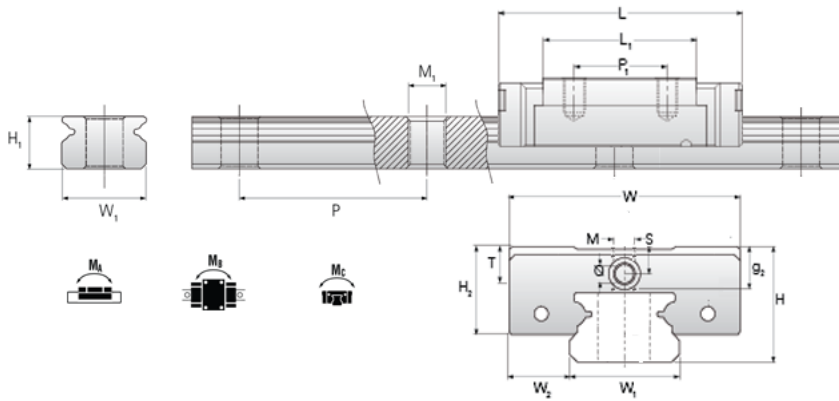

## NMRU 3MN SS Assembly

Call 800-321-7800 or visit us online at [www.nookindustries.com](http://www.nookindustries.com) to configure and order your NMRU 3MN SS Assembly today!

<b>Dimensions</b>	
H [mm]	4
W2 [mm]	2.5
<b>Standard Miniature Block Two Axial Mounting Holes</b>	
<b>Details</b>	
Size [mm]	3
<b>Dimensions</b>	
W [mm]	8
L [mm]	11.7
L1 [mm]	6.7
h2 [mm]	3
P1 [mm]	3.5
M x g2	M1.6 x 1.1
Ø	0.3
S	0.7
T	1.5
<b>Forces and Torques</b>	
Basic Load Ratings C [N]	190
Basic Load Ratings C0 [N]	310
Static Moment Ratings-Ma [N-m]	0.4
Static Moment Ratings-Mb [N-m]	0.4
Static Moment Ratings-Mc [N-m]	0.6
<b>Weight</b>	
Weight-Block [g]	0.9
<b>Standard Miniature Rail Bottom Tapped Mount</b>	
<b>Details</b>	
Size [mm]	3
<b>Dimensions</b>	
H1 [mm]	2.6
W1 [mm]	3
P [mm]	10
M1	M1.6 x 0.35
<b>Weight</b>	
Weights-Rail [g/m]	53.0