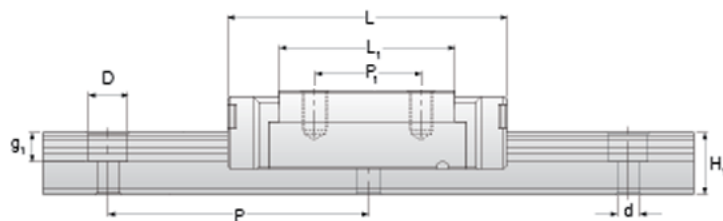

NMR 7ML ZU Assembly

Call 800-321-7800 or visit us online at www.nookindustries.com to configure and order your NMR 7ML ZU Assembly today!

Dimensions	
H [mm]	8
W2 [mm]	5
Standard Miniature Block Four Mounting Holes	
Details	
Size [mm]	7
Dimensions	
W [mm]	17
L [mm]	31.2
L1 [mm]	21.8
h2 [mm]	6.7
P1 [mm]	13
P2 [mm]	12
M x g2	M2 x 2.5
Ø [mm]	1.1
S [mm]	1.6
T [mm]	2.8
Forces and Torques	
Basic Load Ratings C [N]	1310
Basic Load Ratings C0 [N]	2440
Static Moment Ratings-Ma [N-m]	7.7
Static Moment Ratings-Mb [N-m]	7.7
Static Moment Ratings-Mc [N-m]	9.0
Weight	
Weight-Block [g]	14
Standard Miniature Rail Top Mount	
Details	
Size [mm]	7
Dimensions	
H [mm]	8
W1 [mm]	7
H1 [mm]	4.7
P [mm]	15
D [mm]	4.2
d1 [mm]	2.4
g1 [mm]	2.3
Weight	
Weights-Rail [g/m]	215.0
Standard Miniature Rail Bottom Tapped Mount	
Details	
Size [mm]	7
Dimensions	
H1 [mm]	4.7
W1 [mm]	7
P [mm]	15
M1	M3 x .05
Weight	