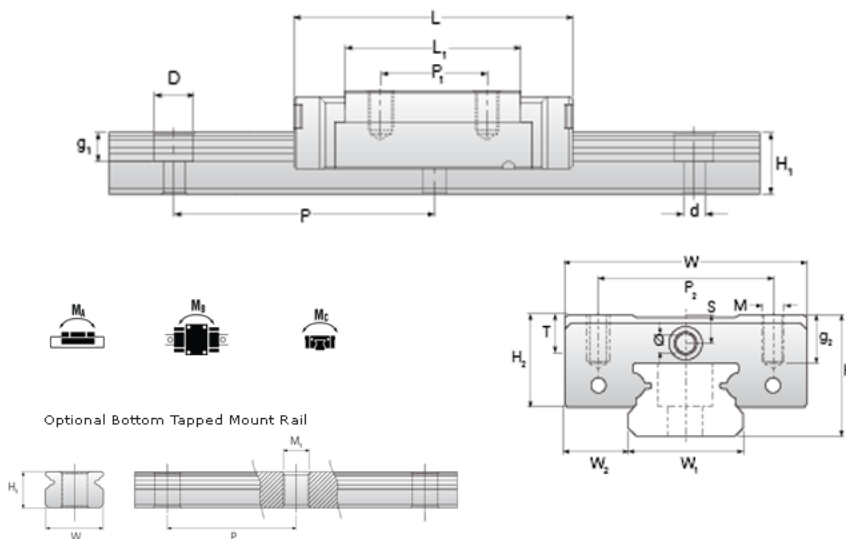

## NMR 7ML ZU Assembly

Call 800-321-7800 or visit us online at [www.nookindustries.com](http://www.nookindustries.com) to configure and order your NMR 7ML ZU Assembly today!

<b>Dimensions</b>	
H [mm]	8
W2 [mm]	5
<b>Standard Miniature Block Four Mounting Holes</b>	
<b>Details</b>	
Size [mm]	7
<b>Dimensions</b>	
W [mm]	17
L [mm]	31.2
L1 [mm]	21.8
h2 [mm]	6.7
P1 [mm]	13
P2 [mm]	12
M x g2	M2 x 2.5
Ø [mm]	1.1
S [mm]	1.6
T [mm]	2.8
<b>Forces and Torques</b>	
Basic Load Ratings C [N]	1310
Basic Load Ratings C0 [N]	2440
Static Moment Ratings-Ma [N-m]	7.7
Static Moment Ratings-Mb [N-m]	7.7
Static Moment Ratings-Mc [N-m]	9.0
<b>Weight</b>	
Weight-Block [g]	14
<b>Standard Miniature Rail Top Mount</b>	
<b>Details</b>	
Size [mm]	7
<b>Dimensions</b>	
H [mm]	8
W1 [mm]	7
H1 [mm]	4.7
P [mm]	15
D [mm]	4.2
d1 [mm]	2.4
g1 [mm]	2.3
<b>Weight</b>	
Weights-Rail [g/m]	215.0
<b>Standard Miniature Rail Bottom Tapped Mount</b>	
<b>Details</b>	
Size [mm]	7
<b>Dimensions</b>	
H1 [mm]	4.7
W1 [mm]	7
P [mm]	15
M1	M3 x .05
<b>Weight</b>	