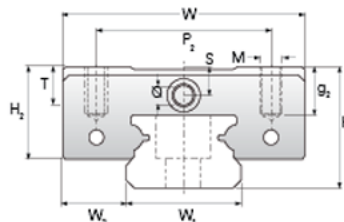

NMR 7ML ZU Assembly

Call 800-321-7800 or visit us online at www.nookindustries.com to configure and order your NMR 7ML ZU Assembly today!

Dimensions	
H [mm]	8
W2 [mm]	5
Standard Miniature Block Four Mounting Holes	
Details	
Size [mm]	7
Dimensions	
W [mm]	17
L [mm]	31.2
L1 [mm]	21.8
h2 [mm]	6.7
P1 [mm]	13
P2 [mm]	12
M x g2	M2 x 2.5
Ø [mm]	1.1
S [mm]	1.6
T [mm]	2.8
Forces and Torques	
Basic Load Ratings C [N]	1310
Basic Load Ratings C0 [N]	2440
Static Moment Ratings-Ma [N-m]	7.7
Static Moment Ratings-Mb [N-m]	7.7
Static Moment Ratings-Mc [N-m]	9.0
Weight	
Weight-Block [g]	14
Standard Miniature Rail Top Mount	
Details	
Size [mm]	7
Dimensions	
H [mm]	8
W1 [mm]	7
H1 [mm]	4.7
P [mm]	15
D [mm]	4.2
d1 [mm]	2.4
g1 [mm]	2.3
Weight	
Weights-Rail [g/m]	215.0
Standard Miniature Rail Bottom Tapped Mount	
Details	
Size [mm]	7
Dimensions	
H1 [mm]	4.7
W1 [mm]	7
P [mm]	15
M1	M3 x .05
Weight	