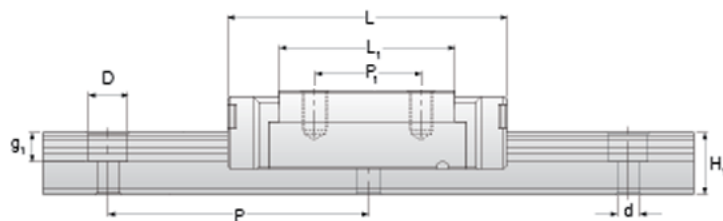

NMR 7ML ZU Assembly

Call 800-321-7800 or visit us online at www.nookindustries.com to configure and order your NMR 7ML ZU Assembly today!

Dimensions

H [mm]	8
W2 [mm]	5

Standard Miniature Block Four Mounting Holes

Details

Size [mm]	7
-----------	---

Dimensions

W [mm]	17
L [mm]	31.2
L1 [mm]	21.8
h2 [mm]	6.7
P1 [mm]	13
P2 [mm]	12
M x g2	M2 x 2.5
Ø [mm]	1.1
S [mm]	1.6
T [mm]	2.8

Forces and Torques

Basic Load Ratings C [N]	1310
Basic Load Ratings C0 [N]	2440
Static Moment Ratings-Ma [N-m]	7.7
Static Moment Ratings-Mb [N-m]	7.7
Static Moment Ratings-Mc [N-m]	9.0

Weight

Weight-Block [g]	14
------------------	----

Standard Miniature Rail Top Mount

Details

Size [mm]	7
-----------	---

Dimensions

H [mm]	8
W1 [mm]	7
H1 [mm]	4.7
P [mm]	15
D [mm]	4.2
d1 [mm]	2.4
g1 [mm]	2.3

Weight

Weights-Rail [g/m]	215.0
--------------------	-------

Standard Miniature Rail Bottom Tapped Mount

Details

Size [mm]	7
-----------	---

Dimensions

H1 [mm]	4.7
W1 [mm]	7
P [mm]	15
M1	M3 x .05

Weight