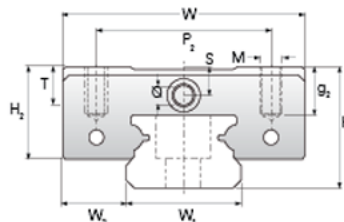

NMR 7ML ZU Assembly

Call 800-321-7800 or visit us online at www.nookindustries.com to configure and order your NMR 7ML ZU Assembly today!

Dimensions

H [mm]	8
W2 [mm]	5

Standard Miniature Block Four Mounting Holes

Details

Size [mm]	7
-----------	---

Dimensions

W [mm]	17
L [mm]	31.2
L1 [mm]	21.8
h2 [mm]	6.7
P1 [mm]	13
P2 [mm]	12
M x g2	M2 x 2.5
Ø [mm]	1.1
S [mm]	1.6
T [mm]	2.8

Forces and Torques

Basic Load Ratings C [N]	1310
Basic Load Ratings C0 [N]	2440
Static Moment Ratings-Ma [N-m]	7.7
Static Moment Ratings-Mb [N-m]	7.7
Static Moment Ratings-Mc [N-m]	9.0

Weight

Weight-Block [g]	14
------------------	----

Standard Miniature Rail Top Mount

Details

Size [mm]	7
-----------	---

Dimensions

H [mm]	8
W1 [mm]	7
H1 [mm]	4.7
P [mm]	15
D [mm]	4.2
d1 [mm]	2.4
g1 [mm]	2.3

Weight

Weights-Rail [g/m]	215.0
--------------------	-------

Standard Miniature Rail Bottom Tapped Mount

Details

Size [mm]	7
-----------	---

Dimensions

H1 [mm]	4.7
W1 [mm]	7
P [mm]	15
M1	M3 x .05

Weight