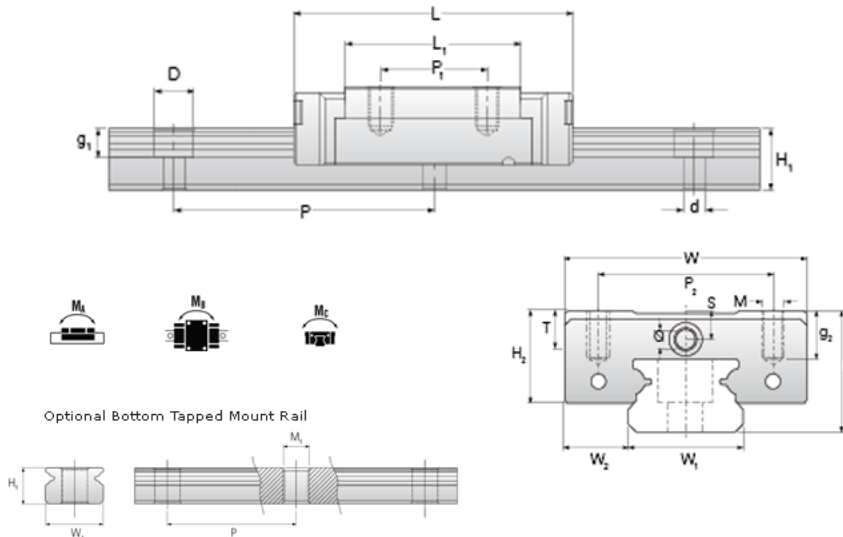

NMR 7MN ZU Assembly

Call 800-321-7800 or visit us online at www.nookindustries.com to configure and order your NMR 7MN ZU Assembly today!

Dimensions

H [mm]	8
W ₂ [mm]	5

Standard Miniature Block Four Mounting Holes

Details

Size [mm]	7
-----------	---

Dimensions

W [mm]	17
L [mm]	23.7
L ₁ [mm]	14.3
h ₂ [mm]	6.7
P ₁ [mm]	8
P ₂ [mm]	12
M × g ₂	M2 × 2.5
∅ [mm]	1.1
S [mm]	1.6
T [mm]	2.8

Forces and Torques

Basic Load Ratings C [N]	890
Basic Load Ratings C ₀ [N]	1400
Static Moment Ratings-M _a [N-m]	3.3
Static Moment Ratings-M _b [N-m]	3.3
Static Moment Ratings-M _c [N-m]	5.2

Weight

Weight-Block [g]	8
------------------	---

Standard Miniature Rail Top Mount

Details

Size [mm]	7
-----------	---

Dimensions

H [mm]	8
W ₁ [mm]	7
H ₁ [mm]	4.7
P [mm]	15
D [mm]	4.2
d ₁ [mm]	2.4
g ₁ [mm]	2.3

Weight

Weights-Rail [g/m]	215.0
--------------------	-------

Standard Miniature Rail Bottom Tapped Mount

Details

Size [mm]	7
-----------	---

Dimensions

H ₁ [mm]	4.7
W ₁ [mm]	7
P [mm]	15
M ₁	M3 × .05

Weight