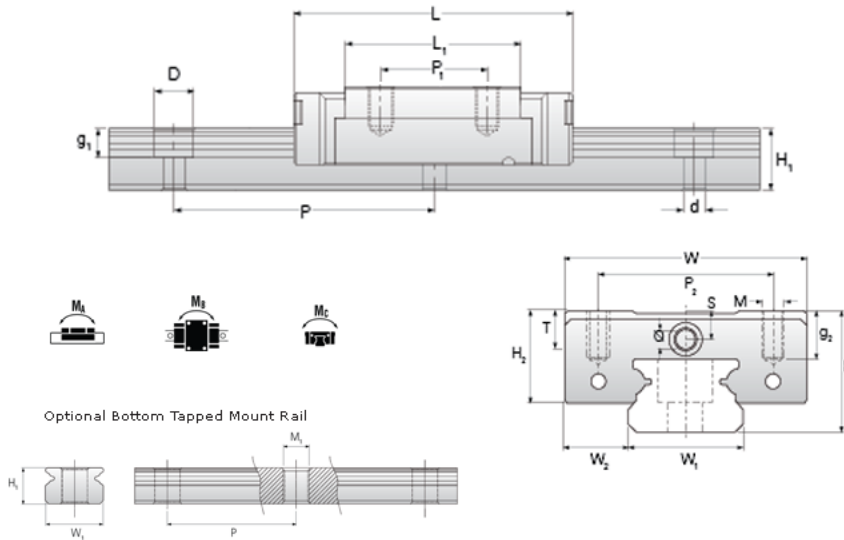

NMR 15MN SU Assembly

Call 800-321-7800 or visit us online at www.nookindustries.com to configure and order your NMR 15MN SU Assembly today!

Dimensions	
H [mm]	16
W2 [mm]	8.5
Standard Miniature Block Four Mounting Holes	
Details	
Size [mm]	15
Dimensions	
W [mm]	32
L [mm]	43
L1 [mm]	27
h2 [mm]	12.3
P1 [mm]	20
P2 [mm]	25
M x g2	M3 x 5.5
Ø [mm]	1.8
S [mm]	3.3
T [mm]	4.3
Forces and Torques	
Basic Load Ratings C [N]	3810
Basic Load Ratings C0 [N]	5590
Static Moment Ratings-Ma [N-m]	27.0
Static Moment Ratings-Mb [N-m]	27.0
Static Moment Ratings-Mc [N-m]	43.6
Weight	
Weight-Block [g]	61
Standard Miniature Rail Top Mount	
Details	
Size [mm]	15
Dimensions	
H [mm]	16
W1 [mm]	15
H1 [mm]	9.5
P [mm]	40
D [mm]	6
d1 [mm]	3.5
g1 [mm]	4.5
Weight	
Weights-Rail [g/m]	930.0
Standard Miniature Rail Bottom Tapped Mount	
Details	
Size [mm]	15
Dimensions	
H1 [mm]	9.5
W1 [mm]	15
P [mm]	40
M1	M4 x 0.7
Weight	