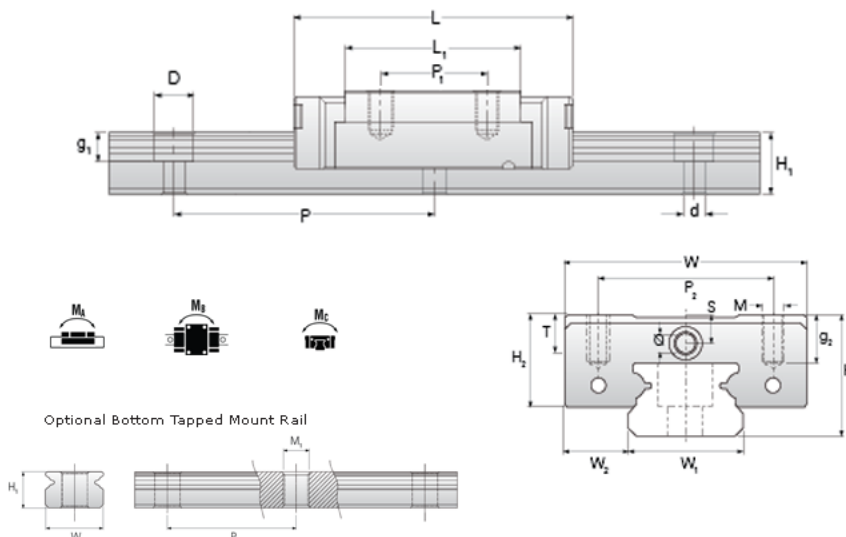

NMR 9MN SU Assembly

Call 800-321-7800 or visit us online at www.nookindustries.com to configure and order your NMR 9MN SU Assembly today!

Dimensions

H [mm]	10
W2 [mm]	5.5

Standard Miniature Block Four Mounting Holes

Details

Size [mm]	9
-----------	---

Dimensions

W [mm]	20
L [mm]	30.6
L1 [mm]	20.5
h2 [mm]	8
P1 [mm]	10
P2 [mm]	15
M x g2	M3 x 3.0
Ø [mm]	1.3
S [mm]	2.2
T [mm]	3.3

Forces and Torques

Basic Load Ratings C [N]	1570
Basic Load Ratings C0 [N]	2495
Static Moment Ratings-Ma [N-m]	6.4
Static Moment Ratings-Mb [N-m]	6.4
Static Moment Ratings-Mc [N-m]	11.7

Weight

Weight-Block [g]	18
------------------	----

Standard Miniature Rail Top Mount

Details

Size [mm]	9
-----------	---

Dimensions

H [mm]	10
W1 [mm]	9
H1 [mm]	5.5
P [mm]	20
D [mm]	6
d1 [mm]	3.5
g1 [mm]	3.5

Weight

Weights-Rail [g/m]	301.0
--------------------	-------

Standard Miniature Rail Bottom Tapped Mount

Details

Size [mm]	9
-----------	---

Dimensions

H1 [mm]	5.5
W1 [mm]	9
P [mm]	20
M1	M4 x 0.7

Weight