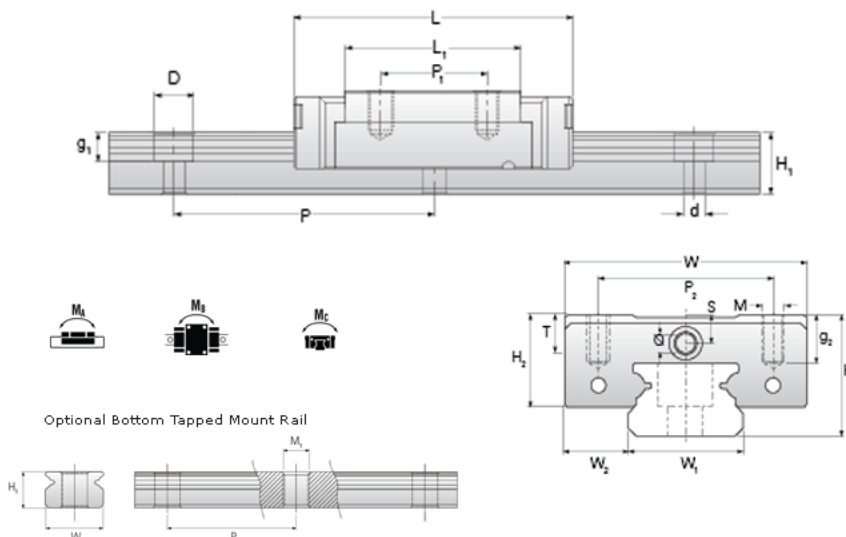

NMR 9MN SU Assembly

Call 800-321-7800 or visit us online at www.nookindustries.com to configure and order your NMR 9MN SU Assembly today!

Dimensions	
H [mm]	10
W ₂ [mm]	5.5
Standard Miniature Block Four Mounting Holes	
Details	
Size [mm]	9
Dimensions	
W [mm]	20
L [mm]	30.6
L ₁ [mm]	20.5
h ₂ [mm]	8
P ₁ [mm]	10
P ₂ [mm]	15
M × g ₂	M3 × 3.0
∅ [mm]	1.3
S [mm]	2.2
T [mm]	3.3
Forces and Torques	
Basic Load Ratings C [N]	1570
Basic Load Ratings C0 [N]	2495
Static Moment Ratings-M _a [N-m]	6.4
Static Moment Ratings-M _b [N-m]	6.4
Static Moment Ratings-M _c [N-m]	11.7
Weight	
Weight-Block [g]	18
Standard Miniature Rail Top Mount	
Details	
Size [mm]	9
Dimensions	
H [mm]	10
W ₁ [mm]	9
H ₁ [mm]	5.5
P [mm]	20
D [mm]	6
d ₁ [mm]	3.5
g ₁ [mm]	3.5
Weight	
Weights-Rail [g/m]	301.0
Standard Miniature Rail Bottom Tapped Mount	
Details	
Size [mm]	9
Dimensions	
H ₁ [mm]	5.5
W ₁ [mm]	9
P [mm]	20
M ₁	M4 × 0.7
Weight	