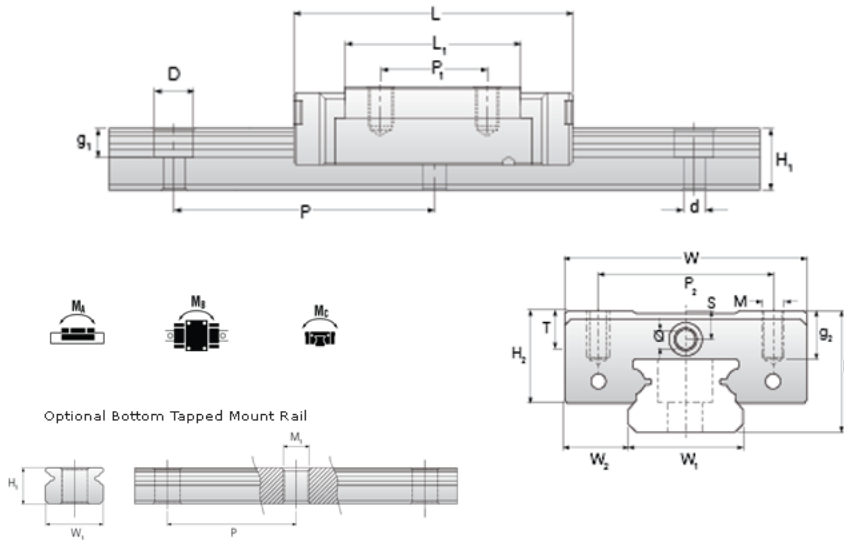

NMR 9MN SU Assembly

Call 800-321-7800 or visit us online at www.nookindustries.com to configure and order your NMR 9MN SU Assembly today!

Dimensions	
H [mm]	10
W ₂ [mm]	5.5
Standard Miniature Block Four Mounting Holes	
Details	
Size [mm]	9
Dimensions	
W [mm]	20
L [mm]	30.6
L ₁ [mm]	20.5
h ₂ [mm]	8
P ₁ [mm]	10
P ₂ [mm]	15
M × g ₂	M3 × 3.0
∅ [mm]	1.3
S [mm]	2.2
T [mm]	3.3
Forces and Torques	
Basic Load Ratings C [N]	1570
Basic Load Ratings C0 [N]	2495
Static Moment Ratings-M _a [N-m]	6.4
Static Moment Ratings-M _b [N-m]	6.4
Static Moment Ratings-M _c [N-m]	11.7
Weight	
Weight-Block [g]	18
Standard Miniature Rail Top Mount	
Details	
Size [mm]	9
Dimensions	
H [mm]	10
W ₁ [mm]	9
H ₁ [mm]	5.5
P [mm]	20
D [mm]	6
d ₁ [mm]	3.5
g ₁ [mm]	3.5
Weight	
Weights-Rail [g/m]	301.0
Standard Miniature Rail Bottom Tapped Mount	
Details	
Size [mm]	9
Dimensions	
H ₁ [mm]	5.5
W ₁ [mm]	9
P [mm]	20
M ₁	M4 × 0.7
Weight	