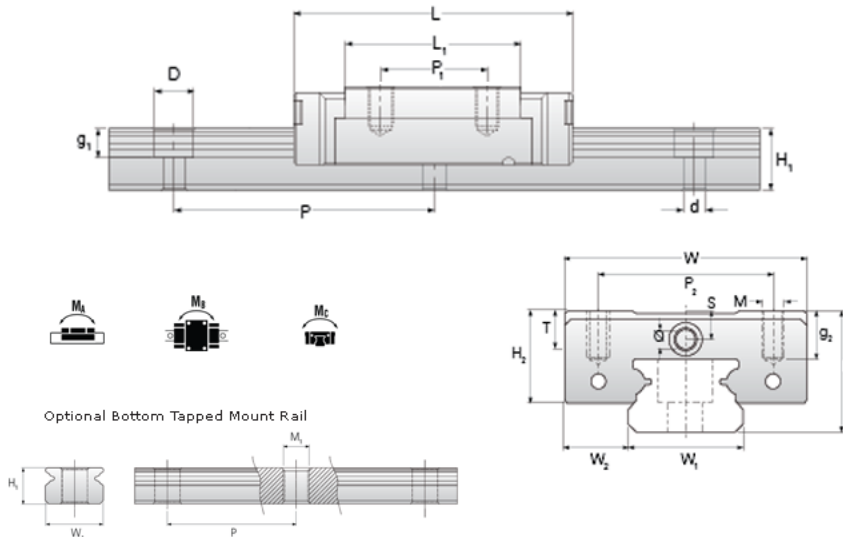

## NMR 9MN SU Assembly

Call 800-321-7800 or visit us online at [www.nookindustries.com](http://www.nookindustries.com) to configure and order your NMR 9MN SU Assembly today!

<b>Dimensions</b>	
H [mm]	10
W2 [mm]	5.5
<b>Standard Miniature Block Four Mounting Holes</b>	
<b>Details</b>	
Size [mm]	9
<b>Dimensions</b>	
W [mm]	20
L [mm]	30.6
L1 [mm]	20.5
h2 [mm]	8
P1 [mm]	10
P2 [mm]	15
M x g2	M3 x 3.0
Ø [mm]	1.3
S [mm]	2.2
T [mm]	3.3
<b>Forces and Torques</b>	
Basic Load Ratings C [N]	1570
Basic Load Ratings C0 [N]	2495
Static Moment Ratings-Ma [N-m]	6.4
Static Moment Ratings-Mb [N-m]	6.4
Static Moment Ratings-Mc [N-m]	11.7
<b>Weight</b>	
Weight-Block [g]	18
<b>Standard Miniature Rail Top Mount</b>	
<b>Details</b>	
Size [mm]	9
<b>Dimensions</b>	
H [mm]	10
W1 [mm]	9
H1 [mm]	5.5
P [mm]	20
D [mm]	6
d1 [mm]	3.5
g1 [mm]	3.5
<b>Weight</b>	
Weights-Rail [g/m]	301.0
<b>Standard Miniature Rail Bottom Tapped Mount</b>	
<b>Details</b>	
Size [mm]	9
<b>Dimensions</b>	
H1 [mm]	5.5
W1 [mm]	9
P [mm]	20
M1	M4 x 0.7
<b>Weight</b>	