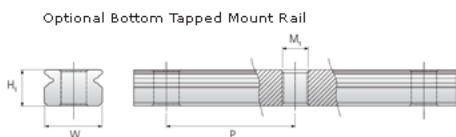

### Dimensions

H [mm]	8
W2 [mm]	5

### Standard Miniature Block Four Mounting Holes

#### Dimensions

W [mm]	17
L [mm]	31.2
L1 [mm]	21.8
h2 [mm]	6.7
P1 [mm]	13
P2 [mm]	12
M x g2	M2 x 2.5
Ø [mm]	1.1
S [mm]	1.6
T [mm]	2.8

#### Dimensions

H [mm]	8
W1 [mm]	7
H1 [mm]	4.7
P [mm]	15
D [mm]	4.2
d1 [mm]	2.4
g1 [mm]	2.3