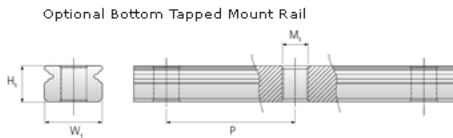

## NMR 7MN SU Assembly

Call 800-321-7800 or visit us online at [www.nookindustries.com](http://www.nookindustries.com) to configure and order your NMR 7MN SU Assembly today!

<b>Dimensions</b>	
H [mm]	8
W2 [mm]	5
<b>Standard Miniature Block Four Mounting Holes</b>	
<b>Details</b>	
Size [mm]	7
<b>Dimensions</b>	
W [mm]	17
L [mm]	23.7
L1 [mm]	14.3
h2 [mm]	6.7
P1 [mm]	8
P2 [mm]	12
M x g2	M2 x 2.5
Ø [mm]	1.1
S [mm]	1.6
T [mm]	2.8
<b>Forces and Torques</b>	
Basic Load Ratings C [N]	890
Basic Load Ratings C0 [N]	1400
Static Moment Ratings-Ma [N-m]	3.3
Static Moment Ratings-Mb [N-m]	3.3
Static Moment Ratings-Mc [N-m]	5.2
<b>Weight</b>	
Weight-Block [g]	8
<b>Standard Miniature Rail Top Mount</b>	
<b>Details</b>	
Size [mm]	7
<b>Dimensions</b>	
H [mm]	8
W1 [mm]	7
H1 [mm]	4.7
P [mm]	15
D [mm]	4.2
d1 [mm]	2.4
g1 [mm]	2.3
<b>Weight</b>	
Weights-Rail [g/m]	215.0
<b>Standard Miniature Rail Bottom Tapped Mount</b>	
<b>Details</b>	
Size [mm]	7
<b>Dimensions</b>	
H1 [mm]	4.7
W1 [mm]	7
P [mm]	15
M1	M3 x .05
<b>Weight</b>	