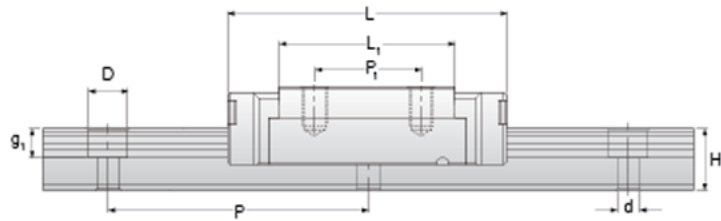

NMR 7MN SU Assembly

Call 800-321-7800 or visit us online at www.nookindustries.com to configure and order your NMR 7MN SU Assembly today!

Dimensions	
H [mm]	8
W2 [mm]	5
Standard Miniature Block Four Mounting Holes	
Details	
Size [mm]	7
Dimensions	
W [mm]	17
L [mm]	23.7
L1 [mm]	14.3
h2 [mm]	6.7
P1 [mm]	8
P2 [mm]	12
M x g2	M2 x 2.5
Ø [mm]	1.1
S [mm]	1.6
T [mm]	2.8
Forces and Torques	
Basic Load Ratings C [N]	890
Basic Load Ratings C0 [N]	1400
Static Moment Ratings-Ma [N-m]	3.3
Static Moment Ratings-Mb [N-m]	3.3
Static Moment Ratings-Mc [N-m]	5.2
Weight	
Weight-Block [g]	8
Standard Miniature Rail Top Mount	
Details	
Size [mm]	7
Dimensions	
H [mm]	8
W1 [mm]	7
H1 [mm]	4.7
P [mm]	15
D [mm]	4.2
d1 [mm]	2.4
g1 [mm]	2.3
Weight	
Weights-Rail [g/m]	215.0
Standard Miniature Rail Bottom Tapped Mount	
Details	
Size [mm]	7
Dimensions	
H1 [mm]	4.7
W1 [mm]	7
P [mm]	15
M1	M3 x .05
Weight	