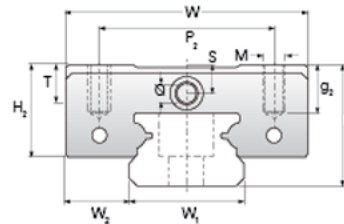

NMR 7MN SU Assembly

Call 800-321-7800 or visit us online at www.nookindustries.com to configure and order your NMR 7MN SU Assembly today!

Dimensions	
H [mm]	8
W2 [mm]	5
Standard Miniature Block Four Mounting Holes	
Details	
Size [mm]	7
Dimensions	
W [mm]	17
L [mm]	23.7
L1 [mm]	14.3
h2 [mm]	6.7
P1 [mm]	8
P2 [mm]	12
M x g2	M2 x 2.5
Ø [mm]	1.1
S [mm]	1.6
T [mm]	2.8
Forces and Torques	
Basic Load Ratings C [N]	890
Basic Load Ratings C0 [N]	1400
Static Moment Ratings-Ma [N-m]	3.3
Static Moment Ratings-Mb [N-m]	3.3
Static Moment Ratings-Mc [N-m]	5.2
Weight	
Weight-Block [g]	8
Standard Miniature Rail Top Mount	
Details	
Size [mm]	7
Dimensions	
H [mm]	8
W1 [mm]	7
H1 [mm]	4.7
P [mm]	15
D [mm]	4.2
d1 [mm]	2.4
g1 [mm]	2.3
Weight	
Weights-Rail [g/m]	215.0
Standard Miniature Rail Bottom Tapped Mount	
Details	
Size [mm]	7
Dimensions	
H1 [mm]	4.7
W1 [mm]	7
P [mm]	15
M1	M3 x .05
Weight	