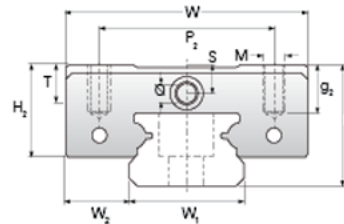

NMR 7MN SU Assembly

Call 800-321-7800 or visit us online at www.nookindustries.com to configure and order your NMR 7MN SU Assembly today!

Dimensions

H [mm]	8
W2 [mm]	5

Standard Miniature Block Four Mounting Holes

Details

Size [mm]	7
-----------	---

Dimensions

W [mm]	17
L [mm]	23.7
L1 [mm]	14.3
h2 [mm]	6.7
P1 [mm]	8
P2 [mm]	12
M x g2	M2 x 2.5
Ø [mm]	1.1
S [mm]	1.6
T [mm]	2.8

Forces and Torques

Basic Load Ratings C [N]	890
Basic Load Ratings C0 [N]	1400
Static Moment Ratings-Ma [N-m]	3.3
Static Moment Ratings-Mb [N-m]	3.3
Static Moment Ratings-Mc [N-m]	5.2

Weight

Weight-Block [g]	8
------------------	---

Standard Miniature Rail Top Mount

Details

Size [mm]	7
-----------	---

Dimensions

H [mm]	8
W1 [mm]	7
H1 [mm]	4.7
P [mm]	15
D [mm]	4.2
d1 [mm]	2.4
g1 [mm]	2.3

Weight

Weights-Rail [g/m]	215.0
--------------------	-------

Standard Miniature Rail Bottom Tapped Mount

Details

Size [mm]	7
-----------	---

Dimensions

H1 [mm]	4.7
W1 [mm]	7
P [mm]	15
M1	M3 x .05

Weight