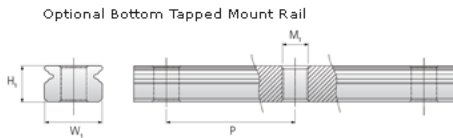

NMR 7MN SU Assembly

Call 800-321-7800 or visit us online at www.nookindustries.com to configure and order your NMR 7MN SU Assembly today!

Dimensions

H [mm]	8
W2 [mm]	5

Standard Miniature Block Four Mounting Holes

Details

Size [mm]	7
-----------	---

Dimensions

W [mm]	17
L [mm]	23.7
L1 [mm]	14.3
h2 [mm]	6.7
P1 [mm]	8
P2 [mm]	12
M x g2	M2 x 2.5
Ø [mm]	1.1
S [mm]	1.6
T [mm]	2.8

Forces and Torques

Basic Load Ratings C [N]	890
Basic Load Ratings C0 [N]	1400
Static Moment Ratings-Ma [N-m]	3.3
Static Moment Ratings-Mb [N-m]	3.3
Static Moment Ratings-Mc [N-m]	5.2

Weight

Weight-Block [g]	8
------------------	---

Standard Miniature Rail Top Mount

Details

Size [mm]	7
-----------	---

Dimensions

H [mm]	8
W1 [mm]	7
H1 [mm]	4.7
P [mm]	15
D [mm]	4.2
d1 [mm]	2.4
g1 [mm]	2.3

Weight

Weights-Rail [g/m]	215.0
--------------------	-------

Standard Miniature Rail Bottom Tapped Mount

Details

Size [mm]	7
-----------	---

Dimensions

H1 [mm]	4.7
W1 [mm]	7
P [mm]	15
M1	M3 x .05

Weight