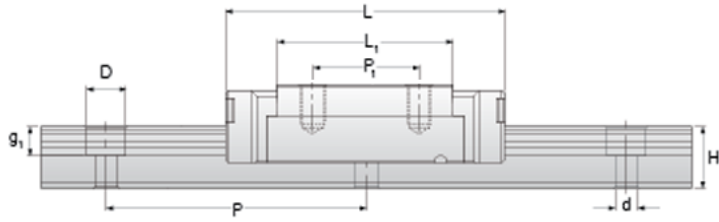

## NMR 7MN SU Assembly

Call 800-321-7800 or visit us online at [www.nookindustries.com](http://www.nookindustries.com) to configure and order your NMR 7MN SU Assembly today!

<b>Dimensions</b>	
H [mm]	8
W2 [mm]	5
<b>Standard Miniature Block Four Mounting Holes</b>	
<b>Details</b>	
Size [mm]	7
<b>Dimensions</b>	
W [mm]	17
L [mm]	23.7
L1 [mm]	14.3
h2 [mm]	6.7
P1 [mm]	8
P2 [mm]	12
M x g2	M2 x 2.5
Ø [mm]	1.1
S [mm]	1.6
T [mm]	2.8
<b>Forces and Torques</b>	
Basic Load Ratings C [N]	890
Basic Load Ratings C0 [N]	1400
Static Moment Ratings-Ma [N-m]	3.3
Static Moment Ratings-Mb [N-m]	3.3
Static Moment Ratings-Mc [N-m]	5.2
<b>Weight</b>	
Weight-Block [g]	8
<b>Standard Miniature Rail Top Mount</b>	
<b>Details</b>	
Size [mm]	7
<b>Dimensions</b>	
H [mm]	8
W1 [mm]	7
H1 [mm]	4.7
P [mm]	15
D [mm]	4.2
d1 [mm]	2.4
g1 [mm]	2.3
<b>Weight</b>	
Weights-Rail [g/m]	215.0
<b>Standard Miniature Rail Bottom Tapped Mount</b>	
<b>Details</b>	
Size [mm]	7
<b>Dimensions</b>	
H1 [mm]	4.7
W1 [mm]	7
P [mm]	15
M1	M3 x .05
<b>Weight</b>	