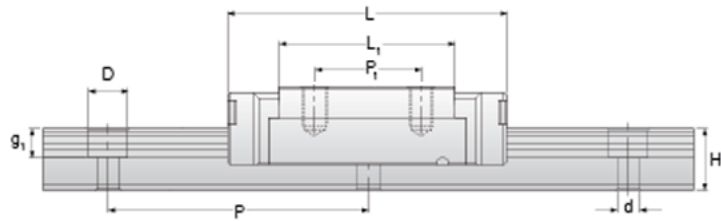

NMR 7MN SU Assembly

Call 800-321-7800 or visit us online at www.nookindustries.com to configure and order your NMR 7MN SU Assembly today!

Dimensions

H [mm]	8
W2 [mm]	5

Standard Miniature Block Four Mounting Holes

Details

Size [mm]	7
-----------	---

Dimensions

W [mm]	17
L [mm]	23.7
L1 [mm]	14.3
h2 [mm]	6.7
P1 [mm]	8
P2 [mm]	12
M x g2	M2 x 2.5
Ø [mm]	1.1
S [mm]	1.6
T [mm]	2.8

Forces and Torques

Basic Load Ratings C [N]	890
Basic Load Ratings C0 [N]	1400
Static Moment Ratings-Ma [N-m]	3.3
Static Moment Ratings-Mb [N-m]	3.3
Static Moment Ratings-Mc [N-m]	5.2

Weight

Weight-Block [g]	8
------------------	---

Standard Miniature Rail Top Mount

Details

Size [mm]	7
-----------	---

Dimensions

H [mm]	8
W1 [mm]	7
H1 [mm]	4.7
P [mm]	15
D [mm]	4.2
d1 [mm]	2.4
g1 [mm]	2.3

Weight

Weights-Rail [g/m]	215.0
--------------------	-------

Standard Miniature Rail Bottom Tapped Mount

Details

Size [mm]	7
-----------	---

Dimensions

H1 [mm]	4.7
W1 [mm]	7
P [mm]	15
M1	M3 x .05

Weight