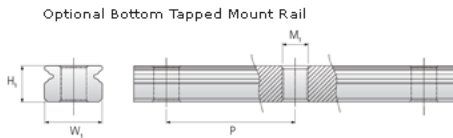

NMR 7MN SU Assembly

Call 800-321-7800 or visit us online at www.nookindustries.com to configure and order your NMR 7MN SU Assembly today!

Dimensions	
H [mm]	8
W2 [mm]	5
Standard Miniature Block Four Mounting Holes	
Details	
Size [mm]	7
Dimensions	
W [mm]	17
L [mm]	23.7
L1 [mm]	14.3
h2 [mm]	6.7
P1 [mm]	8
P2 [mm]	12
M x g2	M2 x 2.5
Ø [mm]	1.1
S [mm]	1.6
T [mm]	2.8
Forces and Torques	
Basic Load Ratings C [N]	890
Basic Load Ratings C0 [N]	1400
Static Moment Ratings-Ma [N-m]	3.3
Static Moment Ratings-Mb [N-m]	3.3
Static Moment Ratings-Mc [N-m]	5.2
Weight	
Weight-Block [g]	8
Standard Miniature Rail Top Mount	
Details	
Size [mm]	7
Dimensions	
H [mm]	8
W1 [mm]	7
H1 [mm]	4.7
P [mm]	15
D [mm]	4.2
d1 [mm]	2.4
g1 [mm]	2.3
Weight	
Weights-Rail [g/m]	215.0
Standard Miniature Rail Bottom Tapped Mount	
Details	
Size [mm]	7
Dimensions	
H1 [mm]	4.7
W1 [mm]	7
P [mm]	15
M1	M3 x .05
Weight	