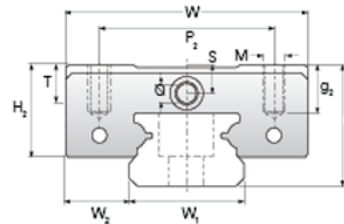

## NMR 7MN SU Assembly

Call 800-321-7800 or visit us online at [www.nookindustries.com](http://www.nookindustries.com) to configure and order your NMR 7MN SU Assembly today!

<b>Dimensions</b>	
H [mm]	8
W2 [mm]	5
<b>Standard Miniature Block Four Mounting Holes</b>	
<b>Details</b>	
Size [mm]	7
<b>Dimensions</b>	
W [mm]	17
L [mm]	23.7
L1 [mm]	14.3
h2 [mm]	6.7
P1 [mm]	8
P2 [mm]	12
M x g2	M2 x 2.5
Ø [mm]	1.1
S [mm]	1.6
T [mm]	2.8
<b>Forces and Torques</b>	
Basic Load Ratings C [N]	890
Basic Load Ratings C0 [N]	1400
Static Moment Ratings-Ma [N-m]	3.3
Static Moment Ratings-Mb [N-m]	3.3
Static Moment Ratings-Mc [N-m]	5.2
<b>Weight</b>	
Weight-Block [g]	8
<b>Standard Miniature Rail Top Mount</b>	
<b>Details</b>	
Size [mm]	7
<b>Dimensions</b>	
H [mm]	8
W1 [mm]	7
H1 [mm]	4.7
P [mm]	15
D [mm]	4.2
d1 [mm]	2.4
g1 [mm]	2.3
<b>Weight</b>	
Weights-Rail [g/m]	215.0
<b>Standard Miniature Rail Bottom Tapped Mount</b>	
<b>Details</b>	
Size [mm]	7
<b>Dimensions</b>	
H1 [mm]	4.7
W1 [mm]	7
P [mm]	15
M1	M3 x .05
<b>Weight</b>	