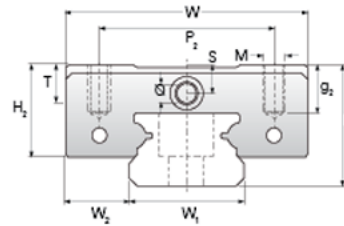

NMR 7MN SU Assembly

Call 800-321-7800 or visit us online at www.nookindustries.com to configure and order your NMR 7MN SU Assembly today!

Dimensions	
H [mm]	8
W2 [mm]	5
Standard Miniature Block Four Mounting Holes	
Details	
Size [mm]	7
Dimensions	
W [mm]	17
L [mm]	23.7
L1 [mm]	14.3
h2 [mm]	6.7
P1 [mm]	8
P2 [mm]	12
M x g2	M2 x 2.5
Ø [mm]	1.1
S [mm]	1.6
T [mm]	2.8
Forces and Torques	
Basic Load Ratings C [N]	890
Basic Load Ratings C0 [N]	1400
Static Moment Ratings-Ma [N-m]	3.3
Static Moment Ratings-Mb [N-m]	3.3
Static Moment Ratings-Mc [N-m]	5.2
Weight	
Weight-Block [g]	8
Standard Miniature Rail Top Mount	
Details	
Size [mm]	7
Dimensions	
H [mm]	8
W1 [mm]	7
H1 [mm]	4.7
P [mm]	15
D [mm]	4.2
d1 [mm]	2.4
g1 [mm]	2.3
Weight	
Weights-Rail [g/m]	215.0
Standard Miniature Rail Bottom Tapped Mount	
Details	
Size [mm]	7
Dimensions	
H1 [mm]	4.7
W1 [mm]	7
P [mm]	15
M1	M3 x .05
Weight	