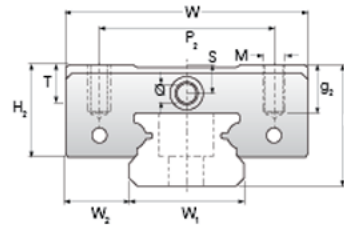

## NMR 7MN SU Assembly

Call 800-321-7800 or visit us online at [www.nookindustries.com](http://www.nookindustries.com) to configure and order your NMR 7MN SU Assembly today!

<b>Dimensions</b>	
H [mm]	8
W2 [mm]	5
<b>Standard Miniature Block Four Mounting Holes</b>	
<b>Details</b>	
Size [mm]	7
<b>Dimensions</b>	
W [mm]	17
L [mm]	23.7
L1 [mm]	14.3
h2 [mm]	6.7
P1 [mm]	8
P2 [mm]	12
M x g2	M2 x 2.5
Ø [mm]	1.1
S [mm]	1.6
T [mm]	2.8
<b>Forces and Torques</b>	
Basic Load Ratings C [N]	890
Basic Load Ratings C0 [N]	1400
Static Moment Ratings-Ma [N-m]	3.3
Static Moment Ratings-Mb [N-m]	3.3
Static Moment Ratings-Mc [N-m]	5.2
<b>Weight</b>	
Weight-Block [g]	8
<b>Standard Miniature Rail Top Mount</b>	
<b>Details</b>	
Size [mm]	7
<b>Dimensions</b>	
H [mm]	8
W1 [mm]	7
H1 [mm]	4.7
P [mm]	15
D [mm]	4.2
d1 [mm]	2.4
g1 [mm]	2.3
<b>Weight</b>	
Weights-Rail [g/m]	215.0
<b>Standard Miniature Rail Bottom Tapped Mount</b>	
<b>Details</b>	
Size [mm]	7
<b>Dimensions</b>	
H1 [mm]	4.7
W1 [mm]	7
P [mm]	15
M1	M3 x .05
<b>Weight</b>	