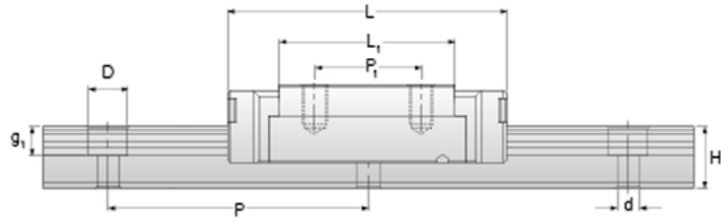

NMR 7MN SU Assembly

Call 800-321-7800 or visit us online at www.nookindustries.com to configure and order your NMR 7MN SU Assembly today!

Dimensions	
H [mm]	8
W2 [mm]	5
Standard Miniature Block Four Mounting Holes	
Details	
Size [mm]	7
Dimensions	
W [mm]	17
L [mm]	23.7
L1 [mm]	14.3
h2 [mm]	6.7
P1 [mm]	8
P2 [mm]	12
M x g2	M2 x 2.5
Ø [mm]	1.1
S [mm]	1.6
T [mm]	2.8
Forces and Torques	
Basic Load Ratings C [N]	890
Basic Load Ratings C0 [N]	1400
Static Moment Ratings-Ma [N-m]	3.3
Static Moment Ratings-Mb [N-m]	3.3
Static Moment Ratings-Mc [N-m]	5.2
Weight	
Weight-Block [g]	8
Standard Miniature Rail Top Mount	
Details	
Size [mm]	7
Dimensions	
H [mm]	8
W1 [mm]	7
H1 [mm]	4.7
P [mm]	15
D [mm]	4.2
d1 [mm]	2.4
g1 [mm]	2.3
Weight	
Weights-Rail [g/m]	215.0
Standard Miniature Rail Bottom Tapped Mount	
Details	
Size [mm]	7
Dimensions	
H1 [mm]	4.7
W1 [mm]	7
P [mm]	15
M1	M3 x .05
Weight	