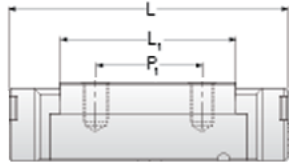

NMR 7WL EZ

Call 800-321-7800 or visit us online at www.nookindustries.com to configure and order your NMR 7WL EZ today!

Details	
Size [mm]	7
Dimensions	
W [mm]	25
L [mm]	41.5
L1 [mm]	30.1
h2 [mm]	7.5
P1 [mm]	19
P2 [mm]	19
M x g2	M3 x 3
Ø [mm]	1.1
S [mm]	1.9
T [mm]	3.2
Forces and Torques	
Basic Load Ratings C [N]	1570
Basic Load Ratings C0 [N]	3140
Static Moment Ratings-Ma [N-m]	22.7
Static Moment Ratings-Mb [N-m]	14.9
Static Moment Ratings-Mc [N-m]	14.9
Weight	
Weight-Block [g]	27