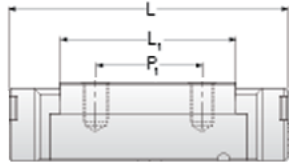

## NMR 7WL EZ

Call 800-321-7800 or visit us online at [www.nookindustries.com](http://www.nookindustries.com) to configure and order your NMR 7WL EZ today!

<b>Details</b>	
Size [mm]	7
<b>Dimensions</b>	
W [mm]	25
L [mm]	41.5
L1 [mm]	30.1
h2 [mm]	7.5
P1 [mm]	19
P2 [mm]	19
M x g2	M3 x 3
Ø [mm]	1.1
S [mm]	1.9
T [mm]	3.2
<b>Forces and Torques</b>	
Basic Load Ratings C [N]	1570
Basic Load Ratings C0 [N]	3140
Static Moment Ratings-Ma [N-m]	22.7
Static Moment Ratings-Mb [N-m]	14.9
Static Moment Ratings-Mc [N-m]	14.9
<b>Weight</b>	
Weight-Block [g]	27