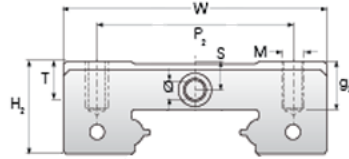

## NMR 12WL EE

Call 800-321-7800 or visit us online at [www.nookindustries.com](http://www.nookindustries.com) to configure and order your NMR 12WL EE today!

<b>Details</b>	
Size [mm]	12
<b>Dimensions</b>	
W [mm]	40
L [mm]	60.8
L1 [mm]	46
h2 [mm]	10.9
P1 [mm]	28
P2 [mm]	28
M x g2	M3 x 3.5
Ø [mm]	1.3
S [mm]	3.1
T [mm]	4.5
<b>Forces and Torques</b>	
Basic Load Ratings C [N]	4070
Basic Load Ratings C0 [N]	7800
Static Moment Ratings-Ma [N-m]	95.6
Static Moment Ratings-Mb [N-m]	56.4
Static Moment Ratings-Mc [N-m]	56.4
<b>Weight</b>	
Weight-Block [g]	96