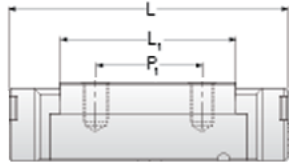

## NMR 12WL EE

Call 800-321-7800 or visit us online at [www.nookindustries.com](http://www.nookindustries.com) to configure and order your NMR 12WL EE today!

<b>Details</b>	
Size [mm]	12
<b>Dimensions</b>	
W [mm]	40
L [mm]	60.8
L1 [mm]	46
h2 [mm]	10.9
P1 [mm]	28
P2 [mm]	28
M x g2	M3 x 3.5
Ø [mm]	1.3
S [mm]	3.1
T [mm]	4.5
<b>Forces and Torques</b>	
Basic Load Ratings C [N]	4070
Basic Load Ratings C0 [N]	7800
Static Moment Ratings-Ma [N-m]	95.6
Static Moment Ratings-Mb [N-m]	56.4
Static Moment Ratings-Mc [N-m]	56.4
<b>Weight</b>	
Weight-Block [g]	96