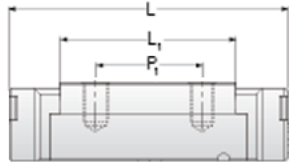

NMR 12WN EE

Call 800-321-7800 or visit us online at www.nookindustries.com to configure and order your NMR 12WN EE today!

Details

Size [mm] 12

Dimensions

W [mm] 40
L [mm] 45.8
L1 [mm] 31
h2 [mm] 10.9
P1 [mm] 15
P2 [mm] 28
M x g2 M3 x 3.5
Ø [mm] 1.3
S [mm] 3.1
T [mm] 4.5

Forces and Torques

Basic Load Ratings C [N] 3065
Basic Load Ratings C0 [N] 5200
Static Moment Ratings-Ma [N-m] 63.7
Static Moment Ratings-Mb [N-m] 26.3
Static Moment Ratings-Mc [N-m] 26.3

Weight

Weight-Block [g] 68