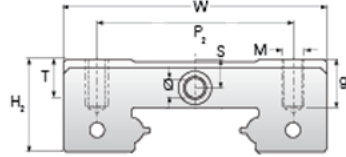

## NMR 12WL ZUE

Call 800-321-7800 or visit us online at [www.nookindustries.com](http://www.nookindustries.com) to configure and order your NMR 12WL ZUE today!

<b>Details</b>	
Size [mm]	12
<b>Dimensions</b>	
W [mm]	40
L [mm]	60.8
L1 [mm]	46
h2 [mm]	11.2
P1 [mm]	28
P2 [mm]	28
M x g2	M3 x 3.5
Ø [mm]	1.3
S [mm]	3.1
T [mm]	4.5
<b>Forces and Torques</b>	
Basic Load Ratings C [N]	4070
Basic Load Ratings C0 [N]	7800
Static Moment Ratings-Ma [N-m]	95.6
Static Moment Ratings-Mb [N-m]	56.4
Static Moment Ratings-Mc [N-m]	56.4
<b>Weight</b>	
Weight-Block [g]	96