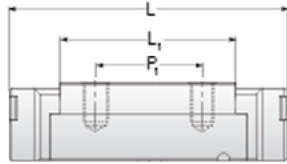

NMR 9WN ZUE

Call 800-321-7800 or visit us online at www.nookindustries.com to configure and order your NMR 9WN ZUE today!

Details	
Size [mm]	9
Dimensions	
W [mm]	30
L [mm]	40.2
L1 [mm]	27.9
h2 [mm]	9.4
P1 [mm]	12
P2 [mm]	21
M x g2	M3 x 3
Ø [mm]	1.3
S [mm]	2.6
T [mm]	4
Forces and Torques	
Basic Load Ratings C [N]	2030
Basic Load Ratings C0 [N]	3605
Static Moment Ratings-Ma [N-m]	33.2
Static Moment Ratings-Mb [N-m]	13.7
Static Moment Ratings-Mc [N-m]	13.7
Weight	
Weight-Block [g]	37