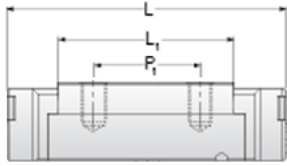

NMR 9WN ZUE

Call 800-321-7800 or visit us online at www.nookindustries.com to configure and order your NMR 9WN ZUE today!

Details	
Size [mm]	9
Dimensions	
W [mm]	30
L [mm]	40.2
L1 [mm]	27.9
h2 [mm]	9.4
P1 [mm]	12
P2 [mm]	21
M x g2	M3 x 3
Ø [mm]	1.3
S [mm]	2.6
T [mm]	4
Forces and Torques	
Basic Load Ratings C [N]	2030
Basic Load Ratings C0 [N]	3605
Static Moment Ratings-Ma [N-m]	33.2
Static Moment Ratings-Mb [N-m]	13.7
Static Moment Ratings-Mc [N-m]	13.7
Weight	
Weight-Block [g]	37