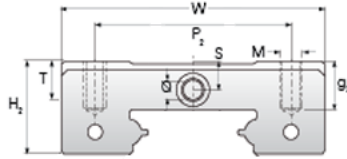

NMR 9WN ZUE

Call 800-321-7800 or visit us online at www.nookindustries.com to configure and order your NMR 9WN ZUE today!

Details

Size [mm] 9

Dimensions

W [mm] 30
 L [mm] 40.2
 L1 [mm] 27.9
 h2 [mm] 9.4
 P1 [mm] 12
 P2 [mm] 21
 M x g2 M3 x 3
 Ø [mm] 1.3
 S [mm] 2.6
 T [mm] 4