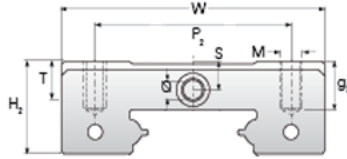

NMR 9WN ZUE

Call 800-321-7800 or visit us online at www.nookindustries.com to configure and order your NMR 9WN ZUE today!

Details	
Size [mm]	9
Dimensions	
W [mm]	30
L [mm]	40.2
L1 [mm]	27.9
h2 [mm]	9.4
P1 [mm]	12
P2 [mm]	21
M x g2	M3 x 3
Ø [mm]	1.3
S [mm]	2.6
T [mm]	4
Forces and Torques	
Basic Load Ratings C [N]	2030
Basic Load Ratings C0 [N]	3605
Static Moment Ratings-Ma [N-m]	33.2
Static Moment Ratings-Mb [N-m]	13.7
Static Moment Ratings-Mc [N-m]	13.7
Weight	
Weight-Block [g]	37