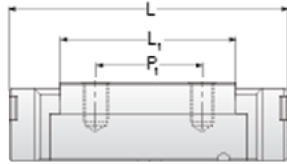

NMR 9WN SUE

Call 800-321-7800 or visit us online at www.nookindustries.com to configure and order your NMR 9WN SUE today!

Details	
Size [mm]	9
Dimensions	
W [mm]	30
L [mm]	40.2
L1 [mm]	27.9
h2 [mm]	9.4
P1 [mm]	12
P2 [mm]	21
M × g2	M3 × 3
Ø [mm]	1.3
S [mm]	2.6
T [mm]	4
Forces and Torques	
Basic Load Ratings C [N]	2030
Basic Load Ratings C0 [N]	3605
Static Moment Ratings-Ma [N-m]	33.2
Static Moment Ratings-Mb [N-m]	13.7
Static Moment Ratings-Mc [N-m]	13.7
Weight	
Weight-Block [g]	37