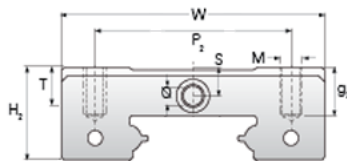

NMR 9WN SUE

Call 800-321-7800 or visit us online at www.nookindustries.com to configure and order your NMR 9WN SUE today!

Details

Size [mm]	9
Dimensions	
W [mm]	30
L [mm]	40.2
L1 [mm]	27.9
h2 [mm]	9.4
P1 [mm]	12
P2 [mm]	21
M x g2	M3 x 3
Ø [mm]	1.3
S [mm]	2.6
T [mm]	4