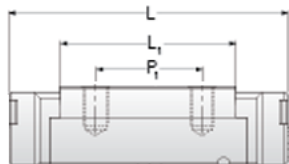

## NMR 9WN SUE

Call 800-321-7800 or visit us online at [www.nookindustries.com](http://www.nookindustries.com) to configure and order your NMR 9WN SUE today!

<b>Details</b>	
Size [mm]	9
<b>Dimensions</b>	
W [mm]	30
L [mm]	40.2
L1 [mm]	27.9
h2 [mm]	9.4
P1 [mm]	12
P2 [mm]	21
M × g2	M3 × 3
Ø [mm]	1.3
S [mm]	2.6
T [mm]	4
<b>Forces and Torques</b>	
Basic Load Ratings C [N]	2030
Basic Load Ratings C0 [N]	3605
Static Moment Ratings-Ma [N-m]	33.2
Static Moment Ratings-Mb [N-m]	13.7
Static Moment Ratings-Mc [N-m]	13.7
<b>Weight</b>	
Weight-Block [g]	37