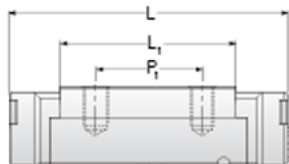

NMR 9WN SUE

Call 800-321-7800 or visit us online at www.nookindustries.com to configure and order your NMR 9WN SUE today!

Details

Size [mm]	9
Dimensions	
W [mm]	30
L [mm]	40.2
L1 [mm]	27.9
h2 [mm]	9.4
P1 [mm]	12
P2 [mm]	21
M x g2	M3 x 3
Ø [mm]	1.3
S [mm]	2.6
T [mm]	4