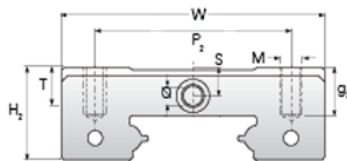

## NMR 9WN SUE

Call 800-321-7800 or visit us online at [www.nookindustries.com](http://www.nookindustries.com) to configure and order your NMR 9WN SUE today!

<b>Details</b>	
Size [mm]	9
<b>Dimensions</b>	
W [mm]	30
L [mm]	40.2
L1 [mm]	27.9
h2 [mm]	9.4
P1 [mm]	12
P2 [mm]	21
M × g2	M3 × 3
Ø [mm]	1.3
S [mm]	2.6
T [mm]	4
<b>Forces and Torques</b>	
Basic Load Ratings C [N]	2030
Basic Load Ratings C0 [N]	3605
Static Moment Ratings-Ma [N-m]	33.2
Static Moment Ratings-Mb [N-m]	13.7
Static Moment Ratings-Mc [N-m]	13.7
<b>Weight</b>	
Weight-Block [g]	37