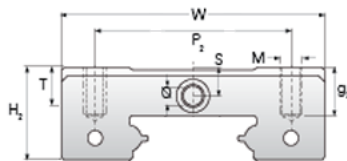

NMR 7WL SUE

Call 800-321-7800 or visit us online at www.nookindustries.com to configure and order your NMR 7WL SUE today!

Details	
Size [mm]	7
Dimensions	
W [mm]	25
L [mm]	41.5
L1 [mm]	30.1
h2 [mm]	7.6
P1 [mm]	19
P2 [mm]	19
M x g2	M3 x 3
Ø [mm]	1.1
S [mm]	1.9
T [mm]	3.2
Forces and Torques	
Basic Load Ratings C [N]	1570
Basic Load Ratings C0 [N]	3140
Static Moment Ratings-Ma [N-m]	22.7
Static Moment Ratings-Mb [N-m]	14.9
Static Moment Ratings-Mc [N-m]	14.9
Weight	
Weight-Block [g]	27