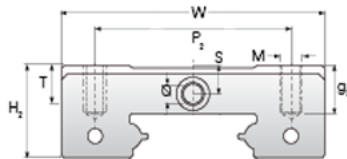

NMR 7WL SUE

Call 800-321-7800 or visit us online at www.nookindustries.com to configure and order your NMR 7WL SUE today!

Details	
Size [mm]	7
Dimensions	
W [mm]	25
L [mm]	41.5
L1 [mm]	30.1
h2 [mm]	7.6
P1 [mm]	19
P2 [mm]	19
M x g2	M3 x 3
Ø [mm]	1.1
S [mm]	1.9
T [mm]	3.2
Forces and Torques	
Basic Load Ratings C [N]	1570
Basic Load Ratings C0 [N]	3140
Static Moment Ratings-Ma [N-m]	22.7
Static Moment Ratings-Mb [N-m]	14.9
Static Moment Ratings-Mc [N-m]	14.9
Weight	
Weight-Block [g]	27