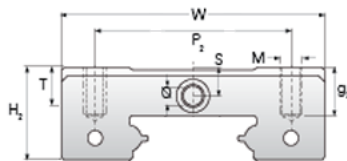

## NMR 7WL SUE

Call 800-321-7800 or visit us online at [www.nookindustries.com](http://www.nookindustries.com) to configure and order your NMR 7WL SUE today!

<b>Details</b>	
Size [mm]	7
<b>Dimensions</b>	
W [mm]	25
L [mm]	41.5
L1 [mm]	30.1
h2 [mm]	7.6
P1 [mm]	19
P2 [mm]	19
M x g2	M3 x 3
Ø [mm]	1.1
S [mm]	1.9
T [mm]	3.2
<b>Forces and Torques</b>	
Basic Load Ratings C [N]	1570
Basic Load Ratings C0 [N]	3140
Static Moment Ratings-Ma [N-m]	22.7
Static Moment Ratings-Mb [N-m]	14.9
Static Moment Ratings-Mc [N-m]	14.9
<b>Weight</b>	
Weight-Block [g]	27