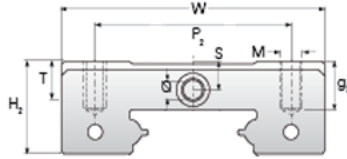

## NMR 7WL SS

Call 800-321-7800 or visit us online at [www.nookindustries.com](http://www.nookindustries.com) to configure and order your NMR 7WL SS today!

<b>Details</b>	
Size [mm]	7
<b>Dimensions</b>	
W [mm]	25
L [mm]	40.5
L1 [mm]	30.1
h2 [mm]	7
P1 [mm]	19
P2 [mm]	19
M x g2	M3 x 3
Ø [mm]	1.1
S [mm]	1.9
T [mm]	3.2
<b>Forces and Torques</b>	
Basic Load Ratings C [N]	1570
Basic Load Ratings C0 [N]	3140
Static Moment Ratings-Ma [N-m]	14.9
Static Moment Ratings-Mb [N-m]	14.9
Static Moment Ratings-Mc [N-m]	22.7
<b>Weight</b>	
Weight-Block [g]	27