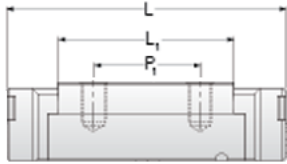

## NMR 7WL SS

Call 800-321-7800 or visit us online at [www.nookindustries.com](http://www.nookindustries.com) to configure and order your NMR 7WL SS today!

<b>Details</b>	
Size [mm]	7
<b>Dimensions</b>	
W [mm]	25
L [mm]	40.5
L1 [mm]	30.1
h2 [mm]	7
P1 [mm]	19
P2 [mm]	19
M x g2	M3 x 3
Ø [mm]	1.1
S [mm]	1.9
T [mm]	3.2
<b>Forces and Torques</b>	
Basic Load Ratings C [N]	1570
Basic Load Ratings C0 [N]	3140
Static Moment Ratings-Ma [N-m]	14.9
Static Moment Ratings-Mb [N-m]	14.9
Static Moment Ratings-Mc [N-m]	22.7
<b>Weight</b>	
Weight-Block [g]	27