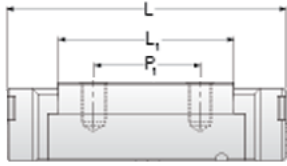

NMR 5WLC SS

Call 800-321-7800 or visit us online at www.nookindustries.com to configure and order your NMR 5WLC SS today!

Details	
Size [mm]	5
Dimensions	
W [mm]	17
L [mm]	27.2
L1 [mm]	21.2
h2 [mm]	5
P1 [mm]	11
P2 [mm]	13
M x g2	M3 / M2.5 x 1.5
Ø [mm]	0.9
S [mm]	1.2
T [mm]	2.3
Forces and Torques	
Basic Load Ratings C [N]	615
Basic Load Ratings C0 [N]	1315
Static Moment Ratings-Ma [N-m]	4.1
Static Moment Ratings-Mb [N-m]	4.1
Static Moment Ratings-Mc [N-m]	6.8
Weight	
Weight-Block [g]	8