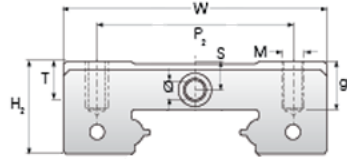

NMR 5WLC SS

Call 800-321-7800 or visit us online at www.nookindustries.com to configure and order your NMR 5WLC SS today!

Details	
Size [mm]	5
Dimensions	
W [mm]	17
L [mm]	27.2
L1 [mm]	21.2
h2 [mm]	5
P1 [mm]	11
P2 [mm]	13
M x g2	M3 / M2.5 x 1.5
Ø [mm]	0.9
S [mm]	1.2
T [mm]	2.3
Forces and Torques	
Basic Load Ratings C [N]	615
Basic Load Ratings C0 [N]	1315
Static Moment Ratings-Ma [N-m]	4.1
Static Moment Ratings-Mb [N-m]	4.1
Static Moment Ratings-Mc [N-m]	6.8
Weight	
Weight-Block [g]	8