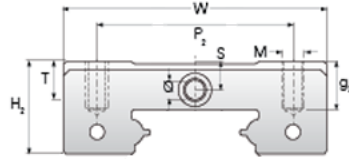

## NMR 7WL SU

Call 800-321-7800 or visit us online at [www.nookindustries.com](http://www.nookindustries.com) to configure and order your NMR 7WL SU today!

<b>Details</b>	
Size [mm]	7
<b>Dimensions</b>	
W [mm]	25
L [mm]	40.5
L1 [mm]	30.1
h2 [mm]	7.2
P1 [mm]	19
P2 [mm]	19
M x g2	M3 x 3
Ø [mm]	1.1
S [mm]	1.9
T [mm]	3.2
<b>Forces and Torques</b>	
Basic Load Ratings C [N]	1570
Basic Load Ratings C0 [N]	3140
Static Moment Ratings-Ma [N-m]	14.9
Static Moment Ratings-Mb [N-m]	14.9
Static Moment Ratings-Mc [N-m]	22.7
<b>Weight</b>	
Weight-Block [g]	27