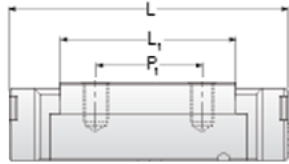

## NMR 7WL SU

Call 800-321-7800 or visit us online at [www.nookindustries.com](http://www.nookindustries.com) to configure and order your NMR 7WL SU today!

<b>Details</b>	
Size [mm]	7
<b>Dimensions</b>	
W [mm]	25
L [mm]	40.5
L1 [mm]	30.1
h2 [mm]	7.2
P1 [mm]	19
P2 [mm]	19
M x g2	M3 x 3
Ø [mm]	1.1
S [mm]	1.9
T [mm]	3.2
<b>Forces and Torques</b>	
Basic Load Ratings C [N]	1570
Basic Load Ratings C0 [N]	3140
Static Moment Ratings-Ma [N-m]	14.9
Static Moment Ratings-Mb [N-m]	14.9
Static Moment Ratings-Mc [N-m]	22.7
<b>Weight</b>	
Weight-Block [g]	27