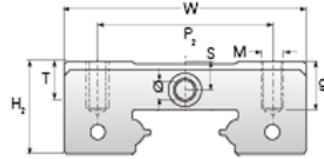

NMR 12MN EZ

Call 800-321-7800 or visit us online at www.nookindustries.com to configure and order your NMR 12MN EZ today!

Details	
Size [mm]	12
Dimensions	
W [mm]	27
L [mm]	36.8
L1 [mm]	22
h2 [mm]	10.7
P1 [mm]	15
P2 [mm]	20
M x g2	M3 x 3.5
Ø [mm]	1.3
S [mm]	3.2
T [mm]	4.3
Forces and Torques	
Basic Load Ratings C [N]	2308
Basic Load Ratings C0 [N]	3465
Static Moment Ratings-Ma [N-m]	12.9
Static Moment Ratings-Mb [N-m]	12.9
Static Moment Ratings-Mc [N-m]	21.5
Weight	
Weight-Block [g]	34