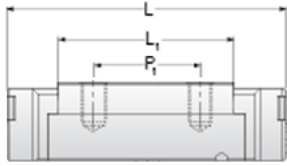

NMR 12MN EZ

Call 800-321-7800 or visit us online at www.nookindustries.com to configure and order your NMR 12MN EZ today!

Details	
Size [mm]	12
Dimensions	
W [mm]	27
L [mm]	36.8
L1 [mm]	22
h2 [mm]	10.7
P1 [mm]	15
P2 [mm]	20
M x g2	M3 x 3.5
Ø [mm]	1.3
S [mm]	3.2
T [mm]	4.3
Forces and Torques	
Basic Load Ratings C [N]	2308
Basic Load Ratings C0 [N]	3465
Static Moment Ratings-Ma [N-m]	12.9
Static Moment Ratings-Mb [N-m]	12.9
Static Moment Ratings-Mc [N-m]	21.5
Weight	
Weight-Block [g]	34