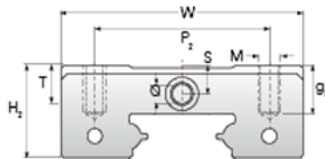

## NMR 12ML EE

Call 800-321-7800 or visit us online at [www.nookindustries.com](http://www.nookindustries.com) to configure and order your NMR 12ML EE today!

<b>Details</b>	
Size [mm]	12
<b>Dimensions</b>	
W [mm]	27
L [mm]	49
L1 [mm]	34
h2 [mm]	10.7
P1 [mm]	20
P2 [mm]	20
M x g2	M3 x 3.5
Ø [mm]	1.3
S [mm]	3.2
T [mm]	4.3
<b>Forces and Torques</b>	
Basic Load Ratings C [N]	3240
Basic Load Ratings C0 [N]	5630
Static Moment Ratings-Ma [N-m]	30.2
Static Moment Ratings-Mb [N-m]	30.2
Static Moment Ratings-Mc [N-m]	34.9
<b>Weight</b>	
Weight-Block [g]	51