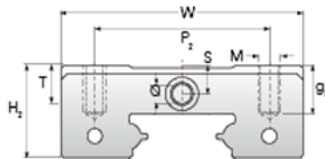

NMR 12MN EE

Call 800-321-7800 or visit us online at www.nookindustries.com to configure and order your NMR 12MN EE today!

Details

Size [mm]	12
Dimensions	
W [mm]	27
L [mm]	36.8
L1 [mm]	22
h2 [mm]	10.7
P1 [mm]	15
P2 [mm]	20
M x g2	M3 x 3.5
Ø [mm]	1.3
S [mm]	3.2
T [mm]	4.3