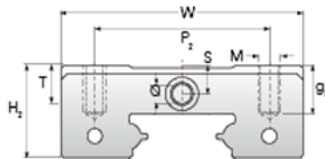

NMR 12MN EE

Call 800-321-7800 or visit us online at www.nookindustries.com to configure and order your NMR 12MN EE today!

Details	
Size [mm]	12
Dimensions	
W [mm]	27
L [mm]	36.8
L1 [mm]	22
h2 [mm]	10.7
P1 [mm]	15
P2 [mm]	20
M x g2	M3 x 3.5
Ø [mm]	1.3
S [mm]	3.2
T [mm]	4.3
Forces and Torques	
Basic Load Ratings C [N]	2308
Basic Load Ratings C0 [N]	3465
Static Moment Ratings-Ma [N-m]	12.9
Static Moment Ratings-Mb [N-m]	12.9
Static Moment Ratings-Mc [N-m]	21.5
Weight	
Weight-Block [g]	34