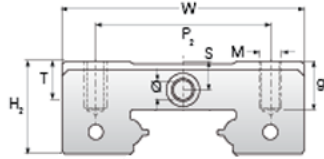

NMR 12MN SUE

Call 800-321-7800 or visit us online at www.nookindustries.com to configure and order your NMR 12MN SUE today!

Details	
Size [mm]	12
Dimensions	
W [mm]	27
L [mm]	36.8
L1 [mm]	22
h2 [mm]	10.6
P1 [mm]	15
P2 [mm]	20
M x g2	M3 x 3.5
Ø [mm]	1.3
S [mm]	3.2
T [mm]	4.3
Forces and Torques	
Basic Load Ratings C [N]	2308
Basic Load Ratings C0 [N]	3465
Static Moment Ratings-Ma [N-m]	12.9
Static Moment Ratings-Mb [N-m]	12.9
Static Moment Ratings-Mc [N-m]	21.5
Weight	
Weight-Block [g]	34