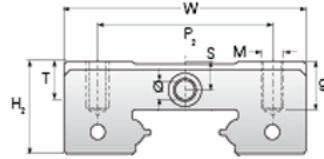

## NMR 12MN SUE

Call 800-321-7800 or visit us online at [www.nookindustries.com](http://www.nookindustries.com) to configure and order your NMR 12MN SUE today!

<b>Details</b>	
Size [mm]	12
<b>Dimensions</b>	
W [mm]	27
L [mm]	36.8
L1 [mm]	22
h2 [mm]	10.6
P1 [mm]	15
P2 [mm]	20
M x g2	M3 x 3.5
Ø [mm]	1.3
S [mm]	3.2
T [mm]	4.3
<b>Forces and Torques</b>	
Basic Load Ratings C [N]	2308
Basic Load Ratings C0 [N]	3465
Static Moment Ratings-Ma [N-m]	12.9
Static Moment Ratings-Mb [N-m]	12.9
Static Moment Ratings-Mc [N-m]	21.5
<b>Weight</b>	
Weight-Block [g]	34