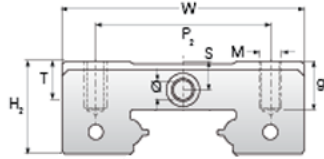

## NMR 12MN SUE

Call 800-321-7800 or visit us online at [www.nookindustries.com](http://www.nookindustries.com) to configure and order your NMR 12MN SUE today!

<b>Details</b>	
Size [mm]	12
<b>Dimensions</b>	
W [mm]	27
L [mm]	36.8
L1 [mm]	22
h2 [mm]	10.6
P1 [mm]	15
P2 [mm]	20
M x g2	M3 x 3.5
Ø [mm]	1.3
S [mm]	3.2
T [mm]	4.3
<b>Forces and Torques</b>	
Basic Load Ratings C [N]	2308
Basic Load Ratings C0 [N]	3465
Static Moment Ratings-Ma [N-m]	12.9
Static Moment Ratings-Mb [N-m]	12.9
Static Moment Ratings-Mc [N-m]	21.5
<b>Weight</b>	
Weight-Block [g]	34