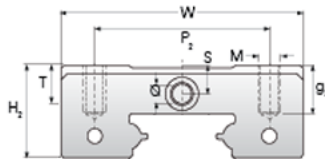

NMR 12MN SUE

Call 800-321-7800 or visit us online at www.nookindustries.com to configure and order your NMR 12MN SUE today!

Details	
Size [mm]	12
Dimensions	
W [mm]	27
L [mm]	36.8
L1 [mm]	22
h2 [mm]	10.6
P1 [mm]	15
P2 [mm]	20
M x g2	M3 x 3.5
Ø [mm]	1.3
S [mm]	3.2
T [mm]	4.3
Forces and Torques	
Basic Load Ratings C [N]	2308
Basic Load Ratings C0 [N]	3465
Static Moment Ratings-Ma [N-m]	12.9
Static Moment Ratings-Mb [N-m]	12.9
Static Moment Ratings-Mc [N-m]	21.5
Weight	
Weight-Block [g]	34