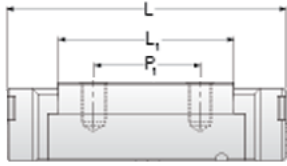

NMR 12MN SUE

Call 800-321-7800 or visit us online at www.nookindustries.com to configure and order your NMR 12MN SUE today!

Details	
Size [mm]	12
Dimensions	
W [mm]	27
L [mm]	36.8
L1 [mm]	22
h2 [mm]	10.6
P1 [mm]	15
P2 [mm]	20
M x g2	M3 x 3.5
Ø [mm]	1.3
S [mm]	3.2
T [mm]	4.3
Forces and Torques	
Basic Load Ratings C [N]	2308
Basic Load Ratings C0 [N]	3465
Static Moment Ratings-Ma [N-m]	12.9
Static Moment Ratings-Mb [N-m]	12.9
Static Moment Ratings-Mc [N-m]	21.5
Weight	
Weight-Block [g]	34